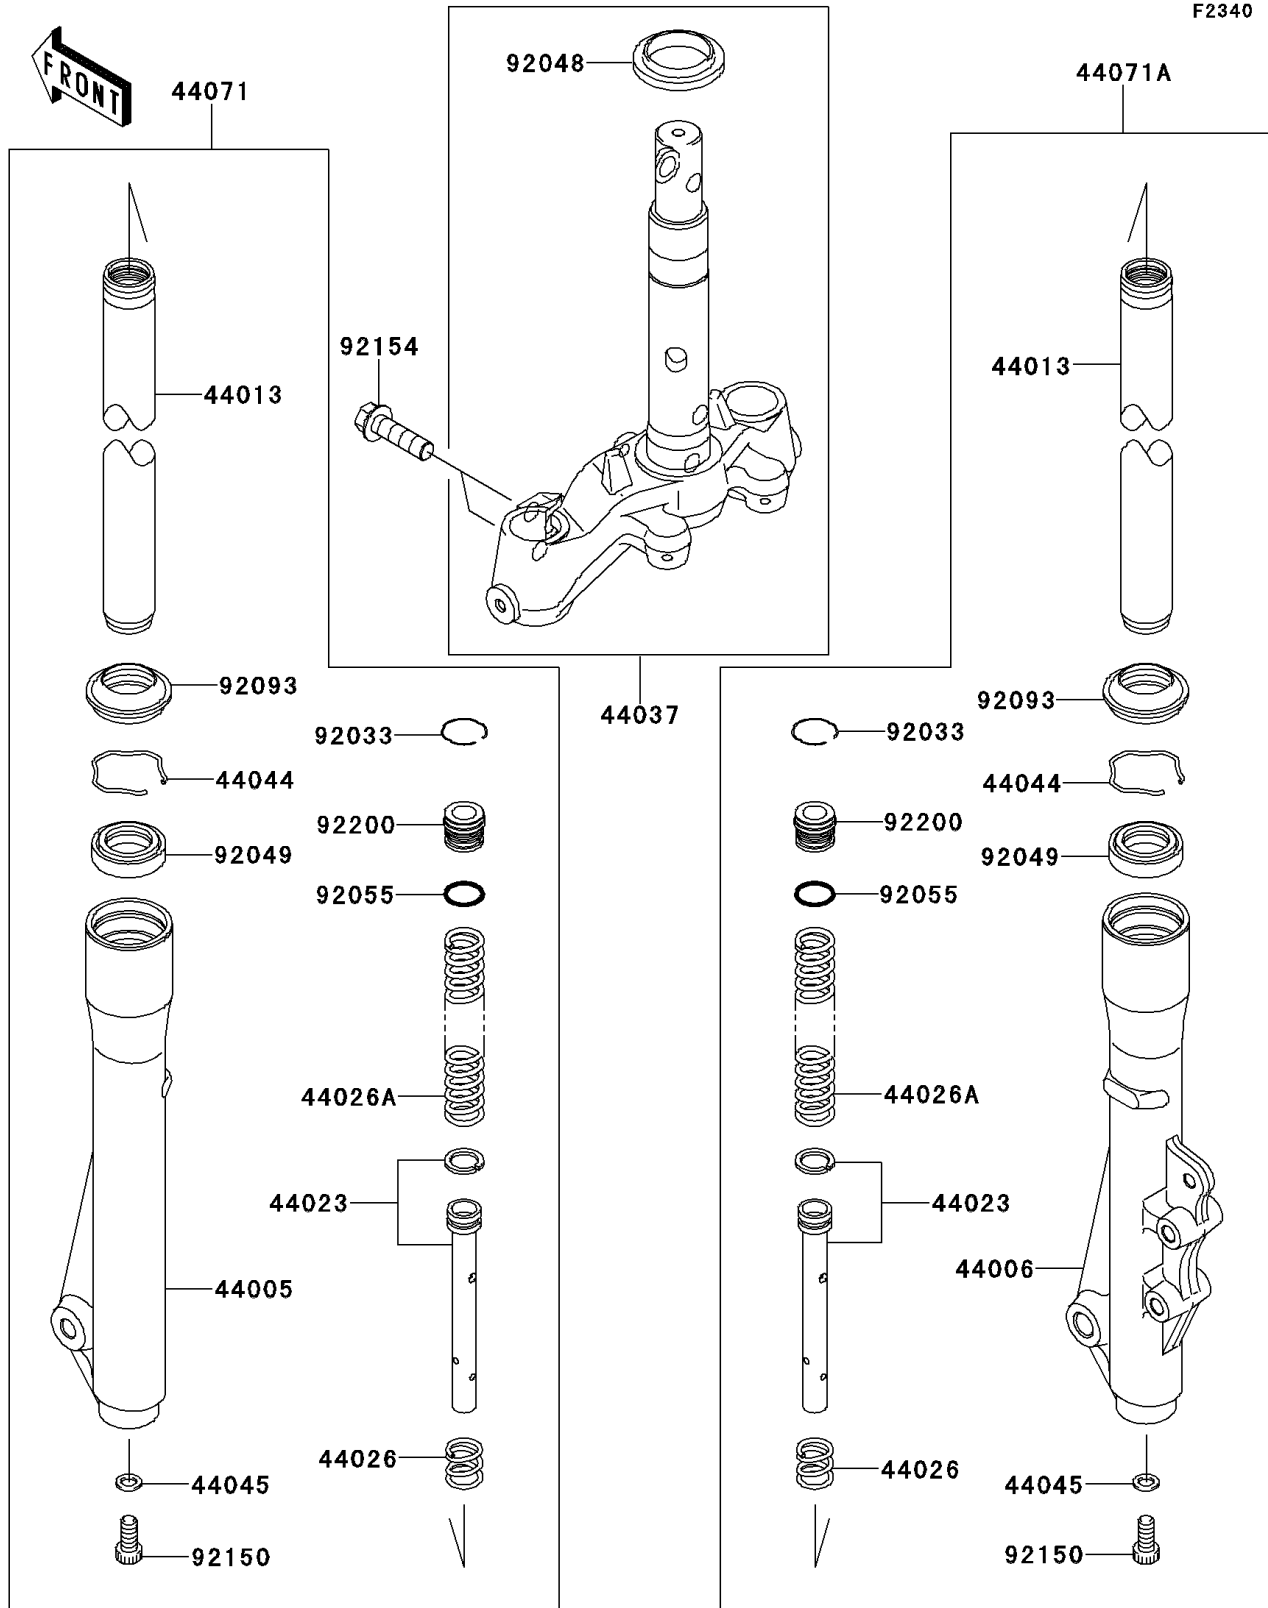

2012 EDGE VR

PARTS DIAGRAM

Front Fork

2012 EDGE VR

PARTS LIST

Front Fork

Kawasaki

Let the Good Times Roll®

ITEM NAME

PART NUMBER

QUANTITY
