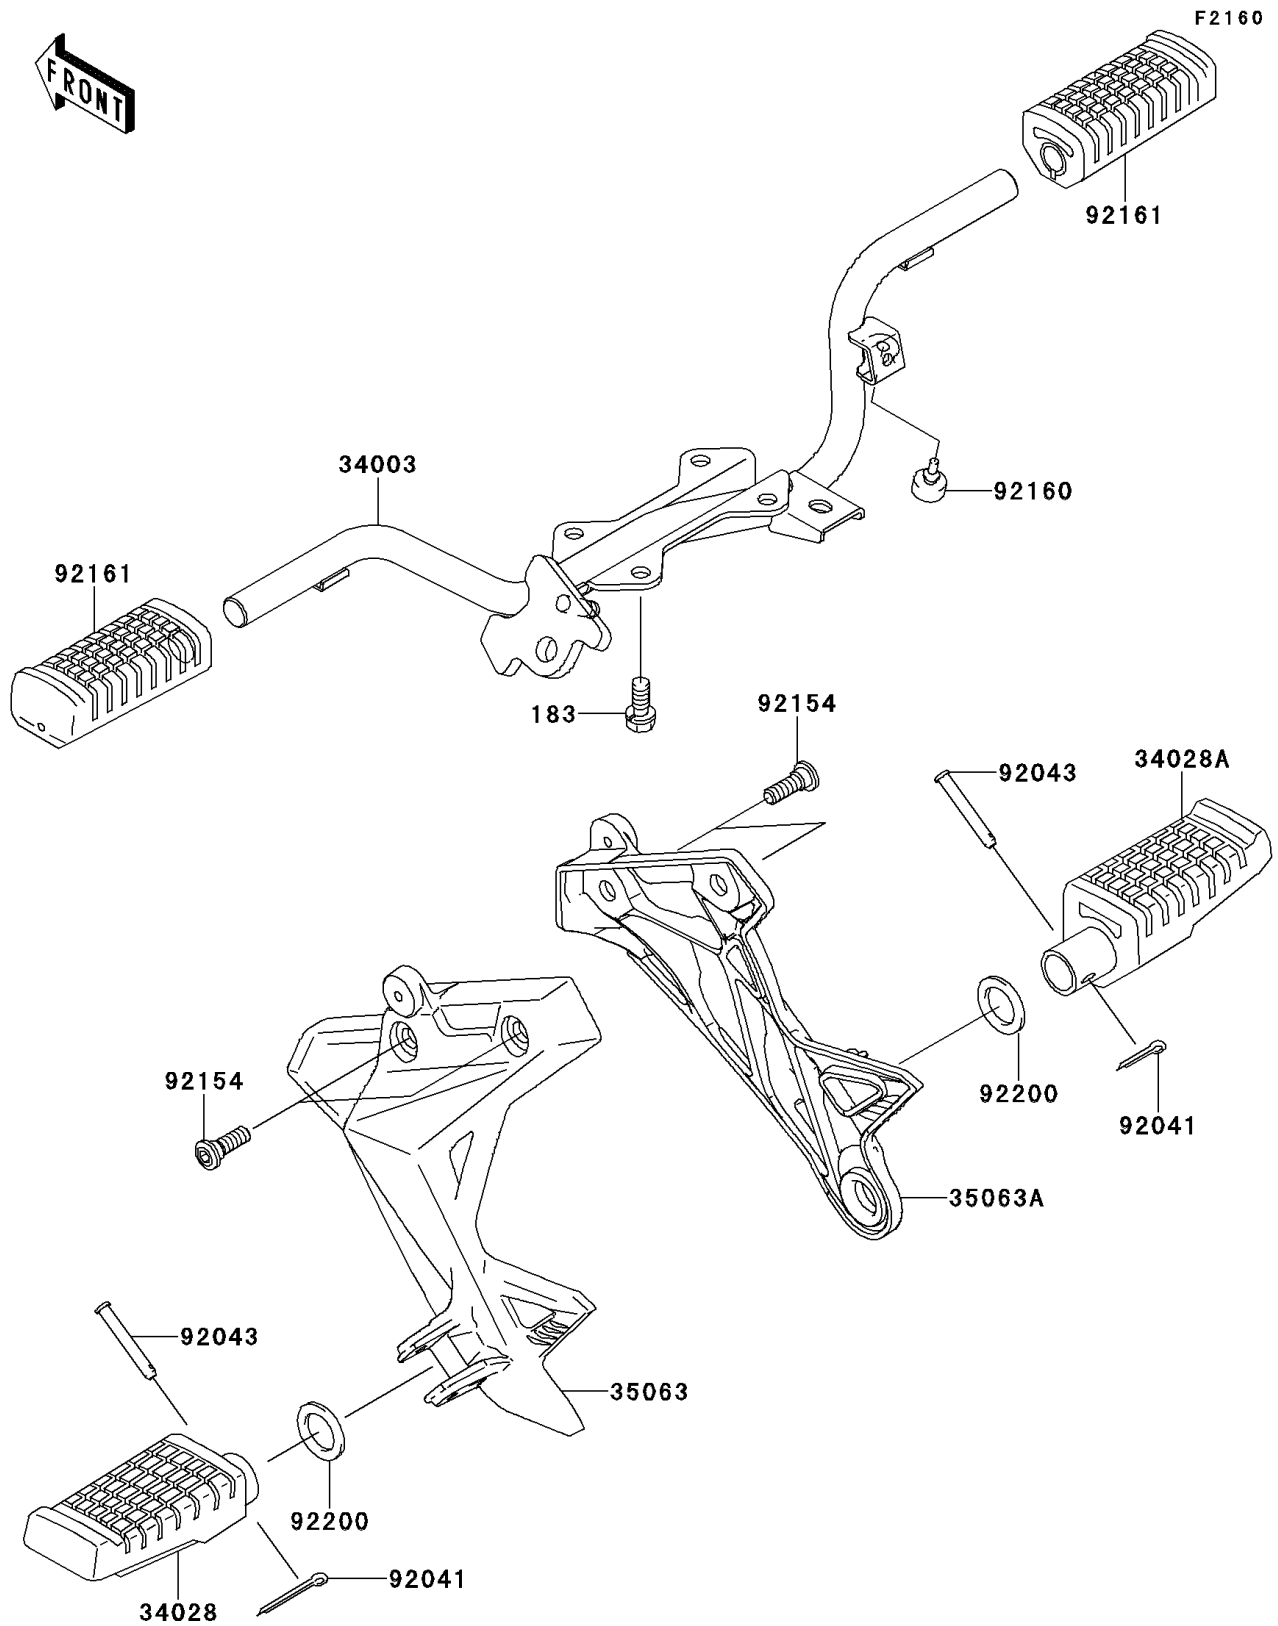

2012 EDGE R

PARTS DIAGRAM

Footrests

2012 EDGE R

PARTS LIST

Footrests

Kawasaki

Let the Good Times Roll®

ITEM NAME	PART NUMBER	QUANTITY
BOLT-UPSET-WS-SMALL,8X20 (Ref # 183)	183BA0820	4
HOLDER-STEP,FR (Ref # 34003)	34003-0123	1
STEP,RR,LH (Ref # 34028)	34028-0155	1
STEP,RR,RH (Ref # 34028A)	34028-0156	1
STAY,RR,LH,P.SILVER (Ref # 35063)	35063-0638-458	1
STAY,RR,RH,P.SILVER (Ref # 35063A)	35063-0639-458	1
COTTER,2.0X15 (Ref # 92041)	92041-0008	2
PIN,6X37 (Ref # 92043)	92043-0045	2
BOLT,SOCKET,8X25 (Ref # 92154)	92154-0194	4
DAMPER,BRAKE STOPPER (Ref # 92160)	92160-1821	1
DAMPER,STEP RUBBER (Ref # 92161)	92161-1251	2
WASHER,20X30X2.3 (Ref # 92200)	92200-0732	2