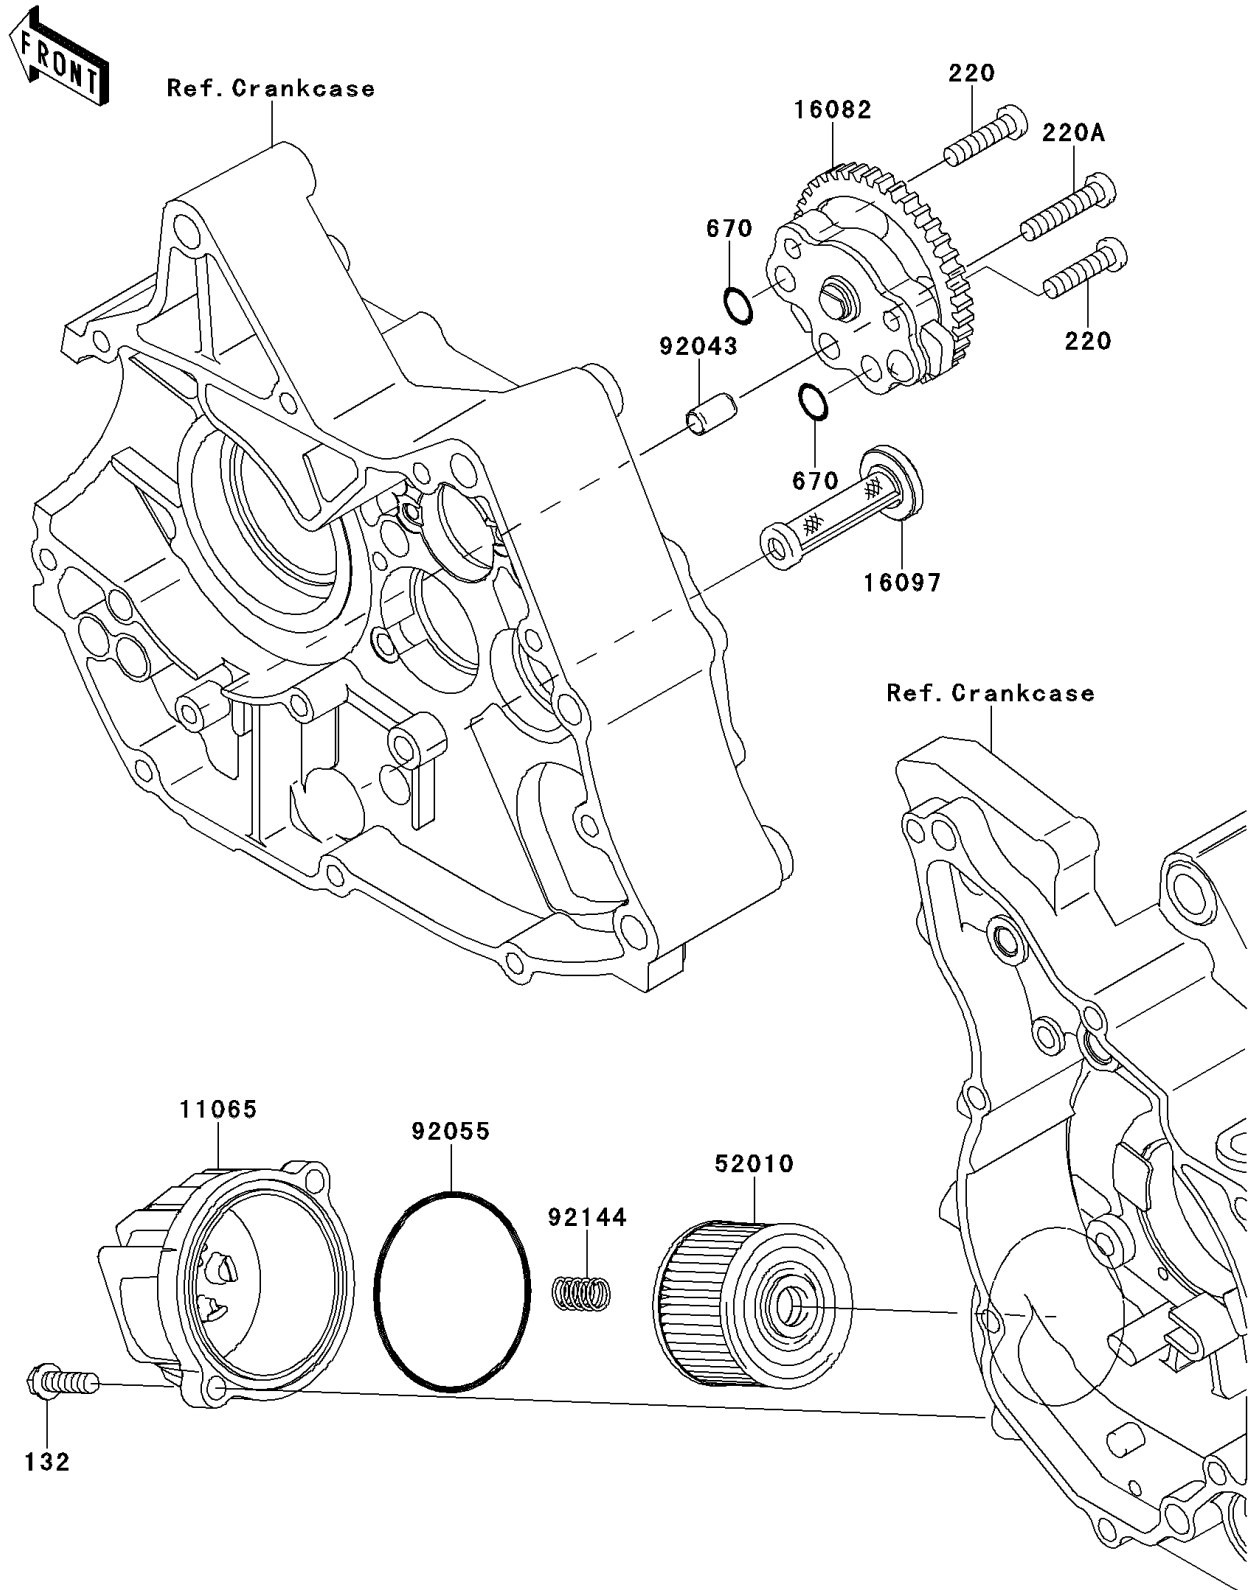

2012 EDGE R

PARTS DIAGRAM

Oil Pump

E1710

2012 EDGE R

PARTS LIST

Oil Pump

Kawasaki

Let the Good Times Roll®

ITEM NAME

PART NUMBER

QUANTITY
