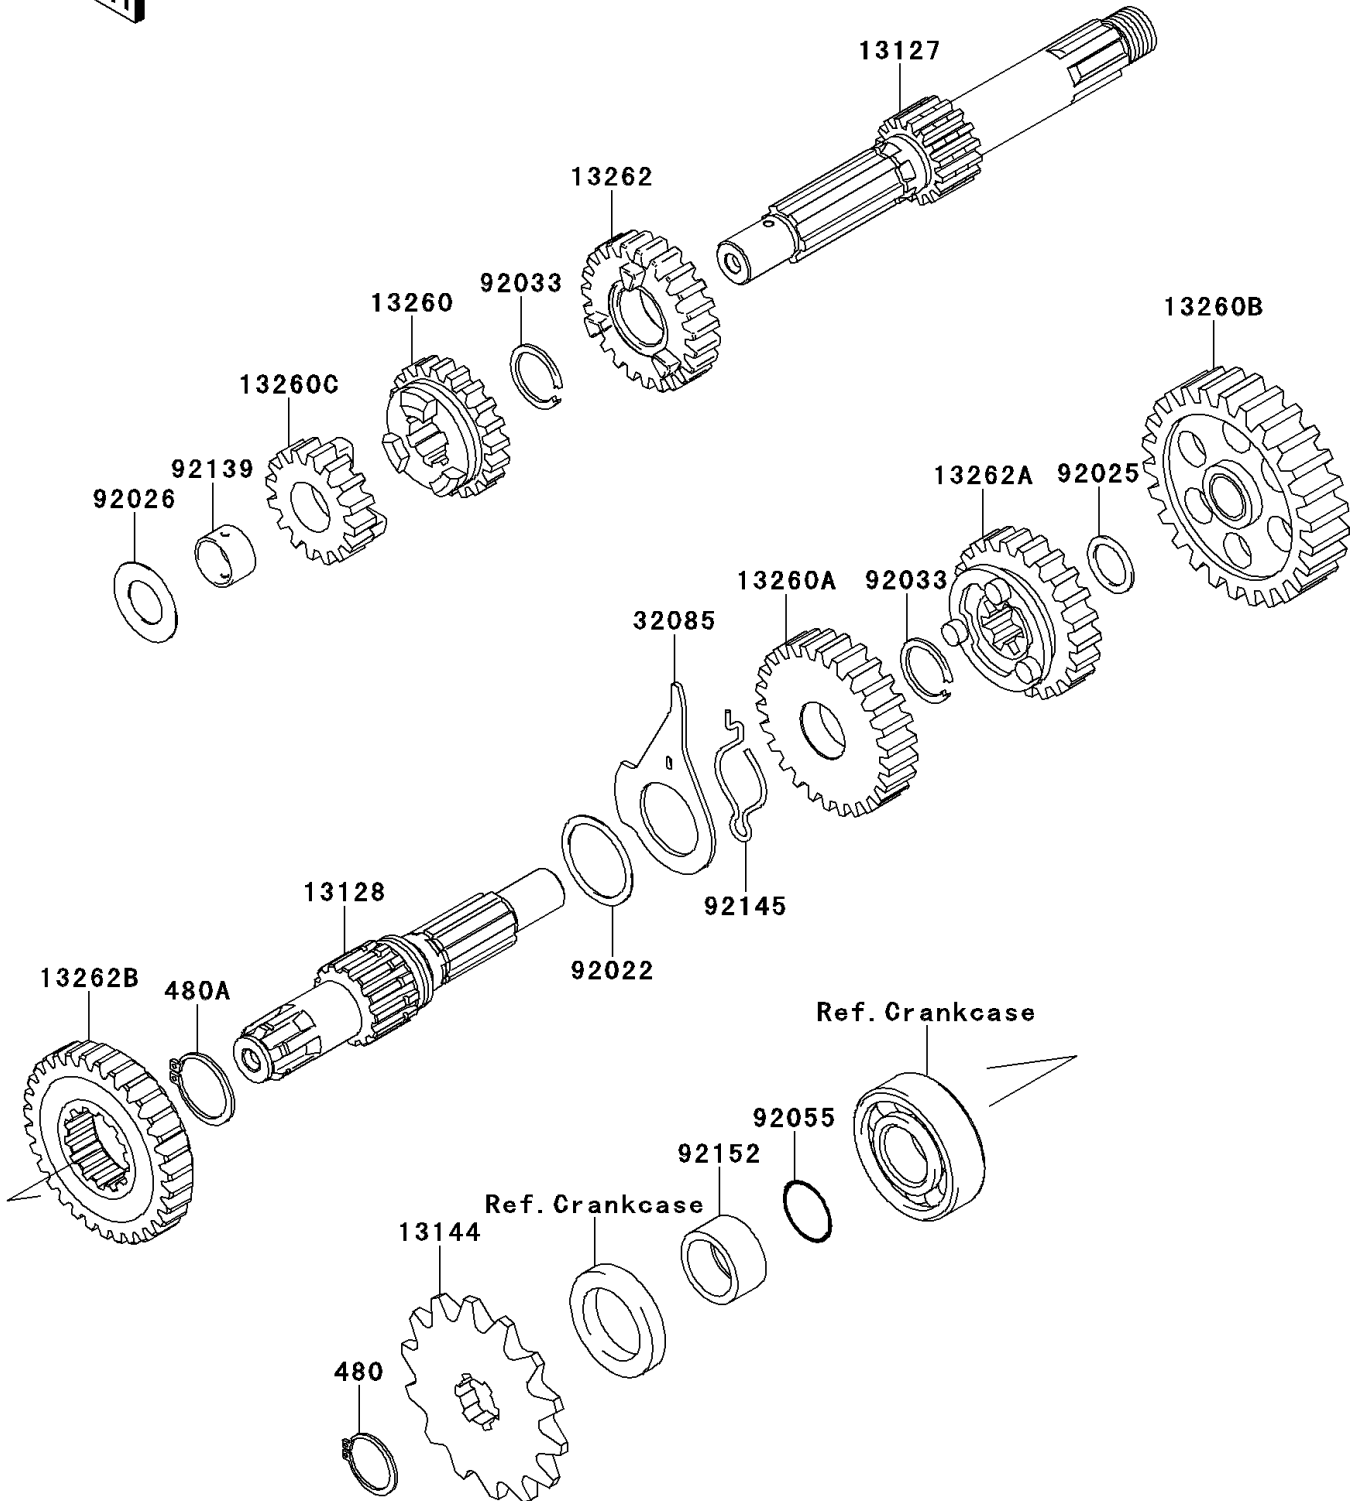

2012 EDGE VR

PARTS DIAGRAM

Transmission

E1361

2012 EDGE VR

PARTS LIST

Transmission

Kawasaki

Let the Good Times Roll®

ITEM NAME

PART NUMBER

QUANTITY
