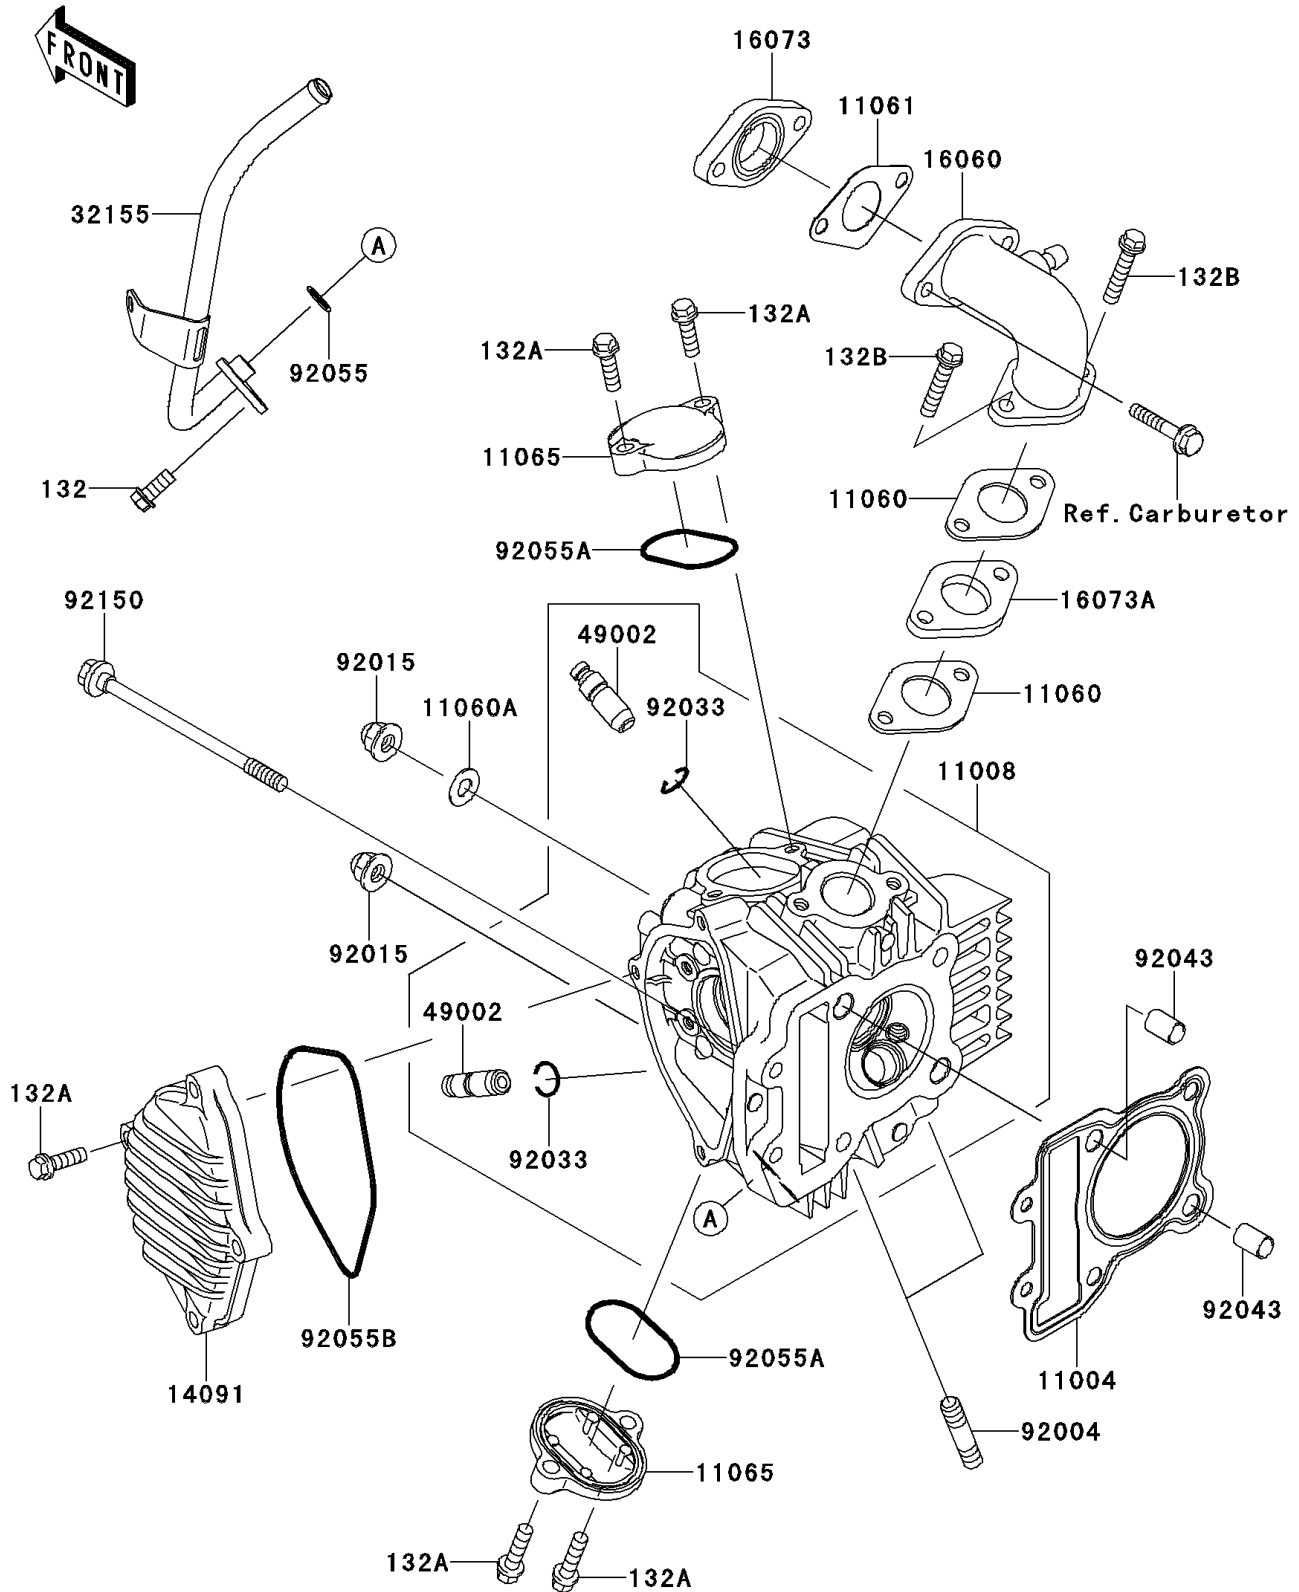

2012 EDGE R

PARTS DIAGRAM

Cylinder Head

E1111

2012 EDGE R

PARTS LIST

Cylinder Head

Kawasaki

Let the Good Times Roll®

ITEM NAME

PART NUMBER

QUANTITY
