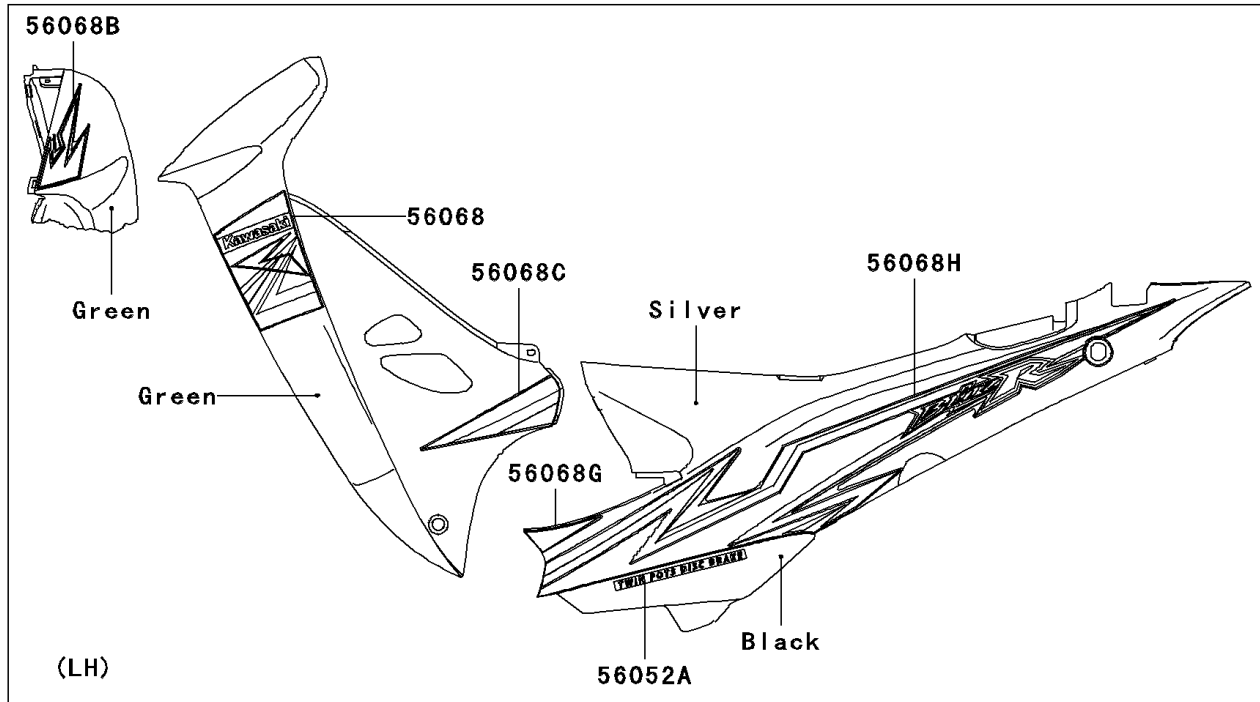

2010 AN112

PARTS DIAGRAM

Decals(Green)

F2861C

2010 AN112

PARTS LIST

Decals(Green)

Kawasaki

Let the Good Times Roll®

ITEM NAME

PART NUMBER

QUANTITY
