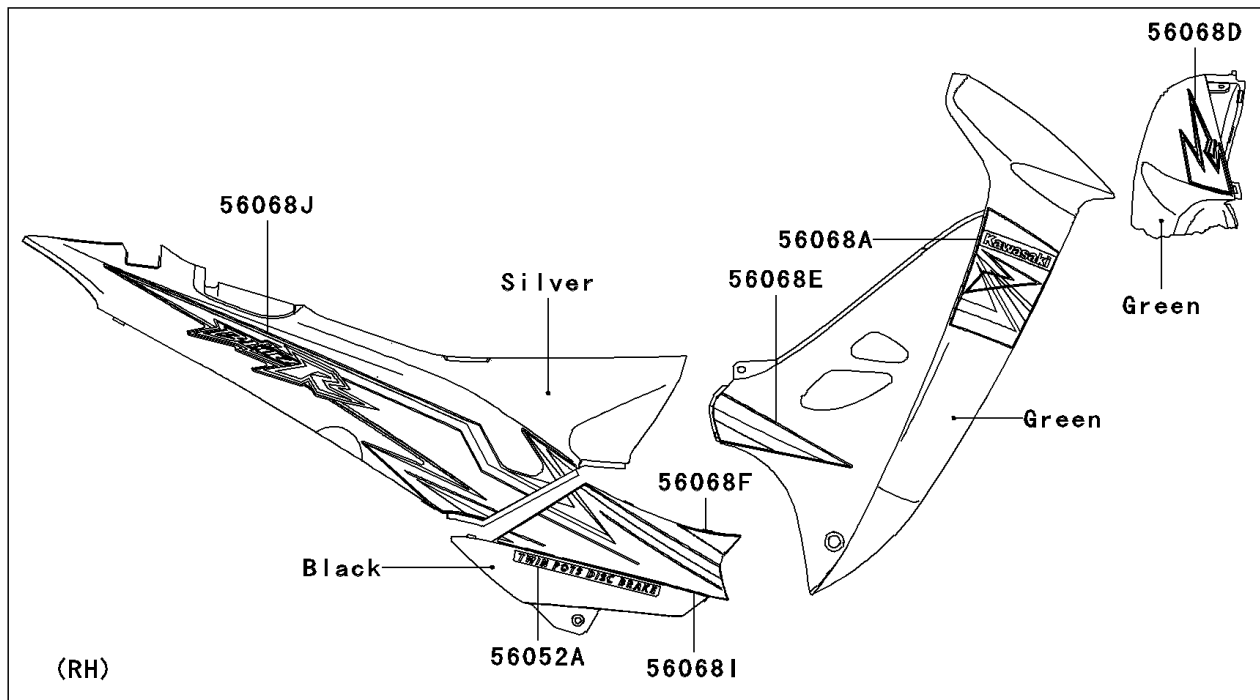

2010 AN112

PARTS DIAGRAM

Decals(Green)

F2861C

2010 AN112

PARTS LIST

Decals(Green)

Kawasaki

Let the Good Times Roll®

ITEM NAME

PART NUMBER

QUANTITY
