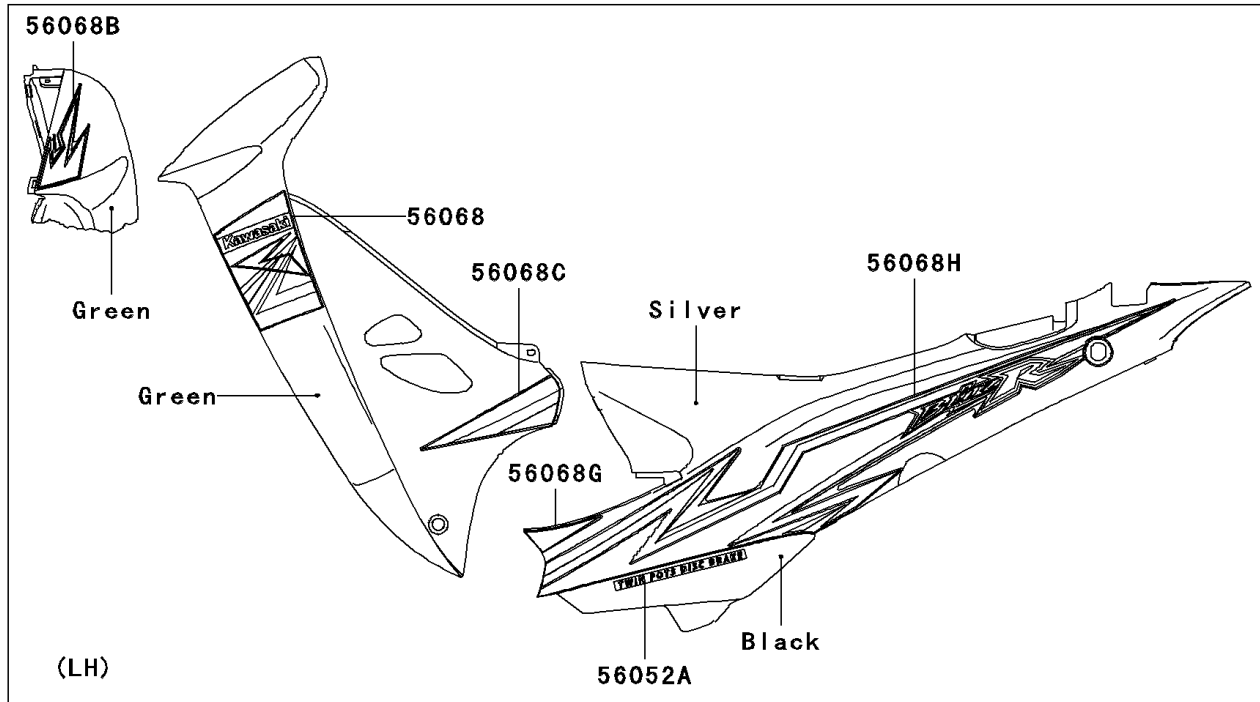

2008 AN112

PARTS DIAGRAM

Decals(Green)

F2861C

2008 AN112

PARTS LIST

Decals(Green)

Kawasaki

Let the Good Times Roll®

ITEM NAME

PART NUMBER

QUANTITY
