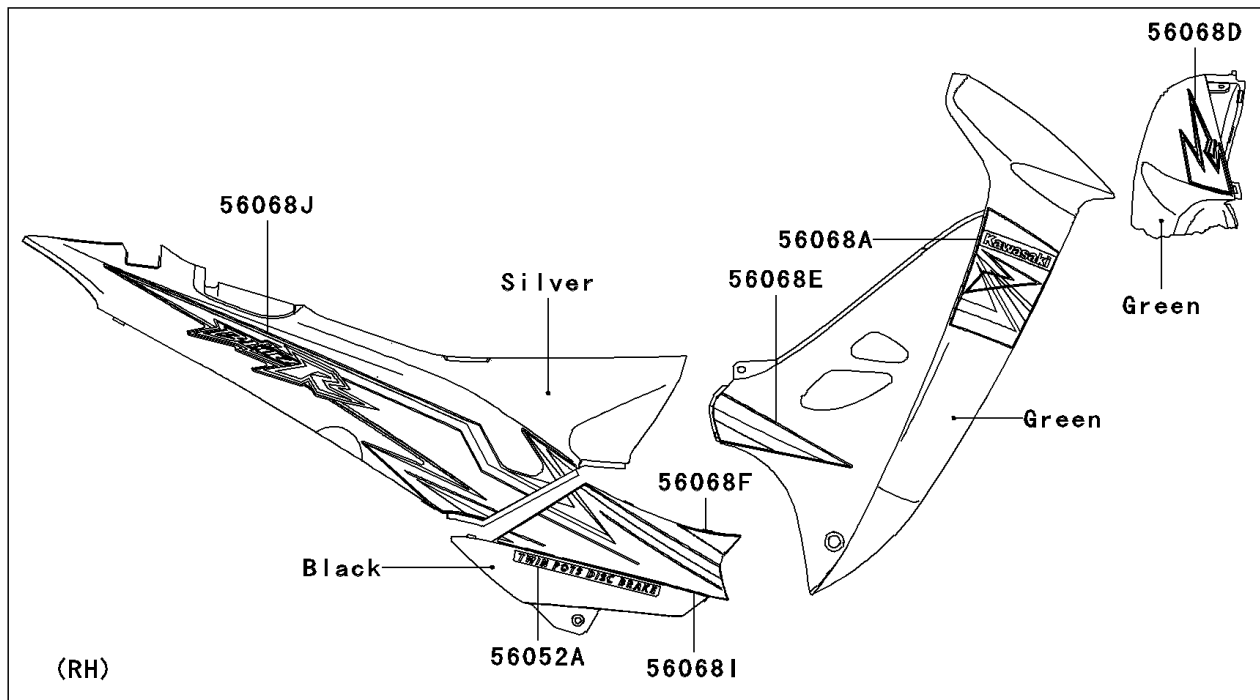

2008 AN112

PARTS DIAGRAM

Decals(Green)

F2861C

2008 AN112

PARTS LIST

Decals(Green)

Kawasaki

Let the Good Times Roll®

ITEM NAME

PART NUMBER

QUANTITY
