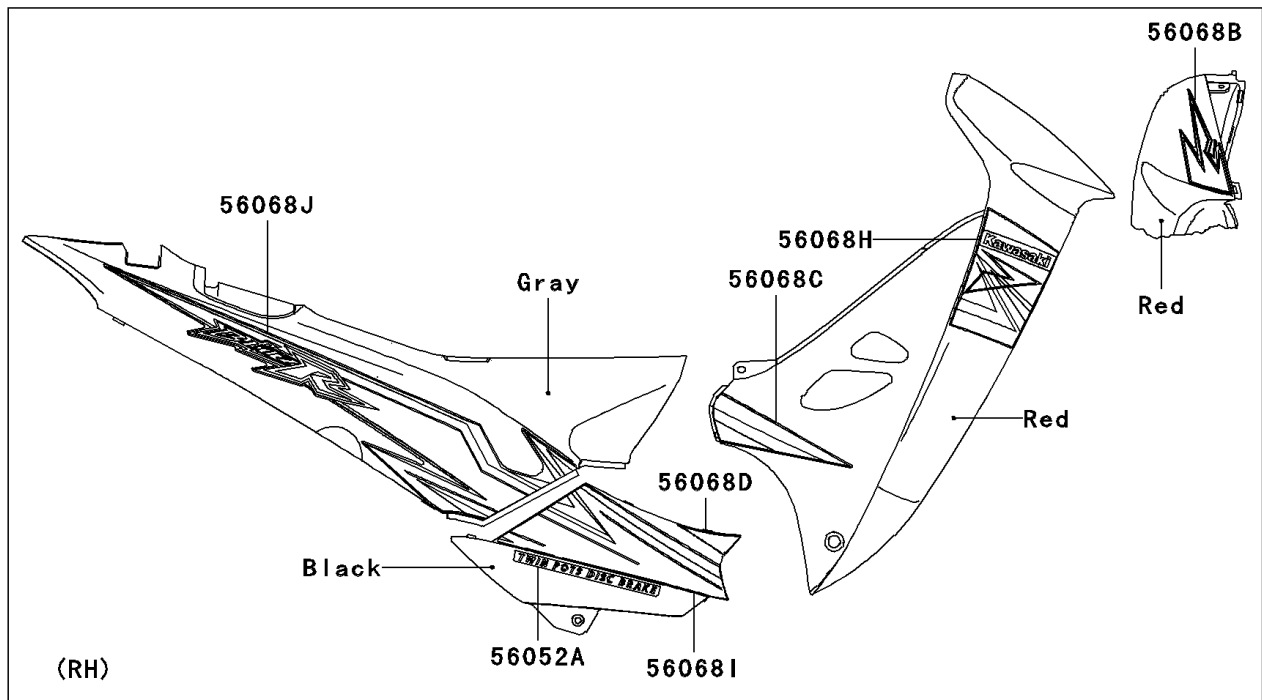

2010 AN112

PARTS DIAGRAM

Decals(Red)

F2861

2010 AN112

PARTS LIST

Decals(Red)

Kawasaki

Let the Good Times Roll®

ITEM NAME

PART NUMBER

QUANTITY
