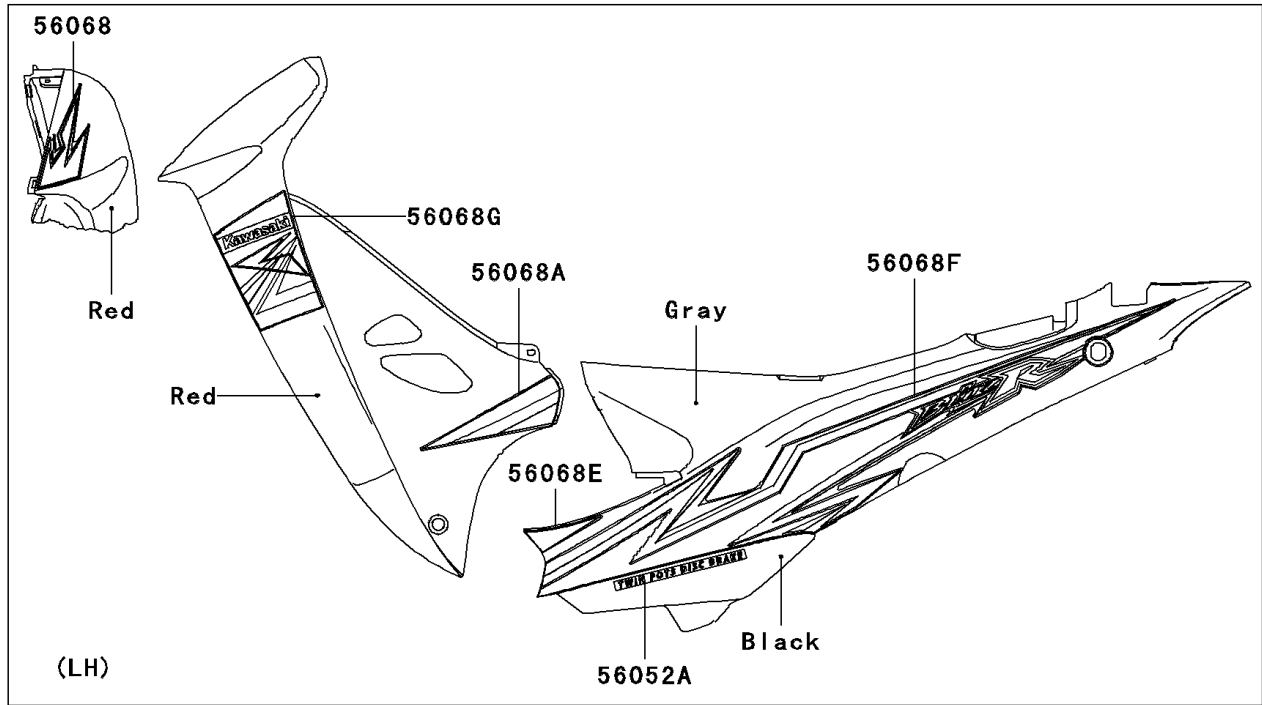

2010 AN112

PARTS DIAGRAM

Decals(Red)

F2861

2010 AN112

PARTS LIST

Decals(Red)

Kawasaki

Let the Good Times Roll®

ITEM NAME

PART NUMBER

QUANTITY
