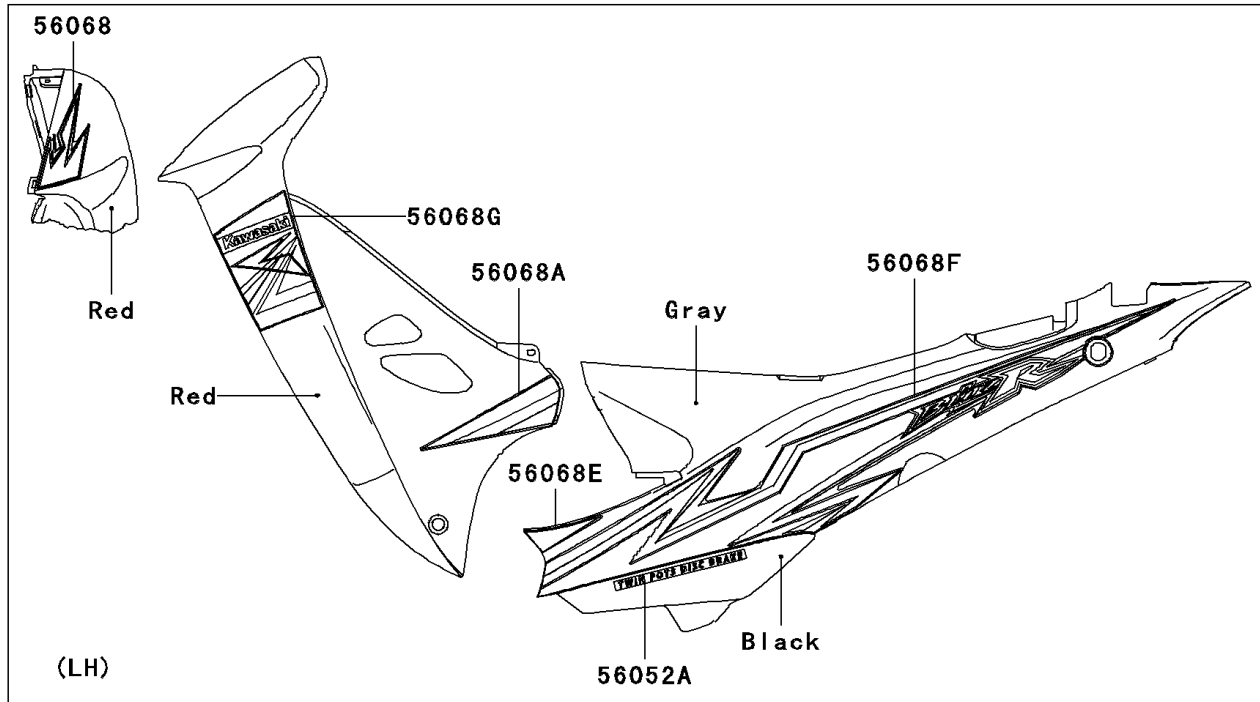

2008 AN112

PARTS DIAGRAM

Decals(Red)

F2861

2008 AN112

PARTS LIST

Decals(Red)

Kawasaki

Let the Good Times Roll®

ITEM NAME

PART NUMBER

QUANTITY
