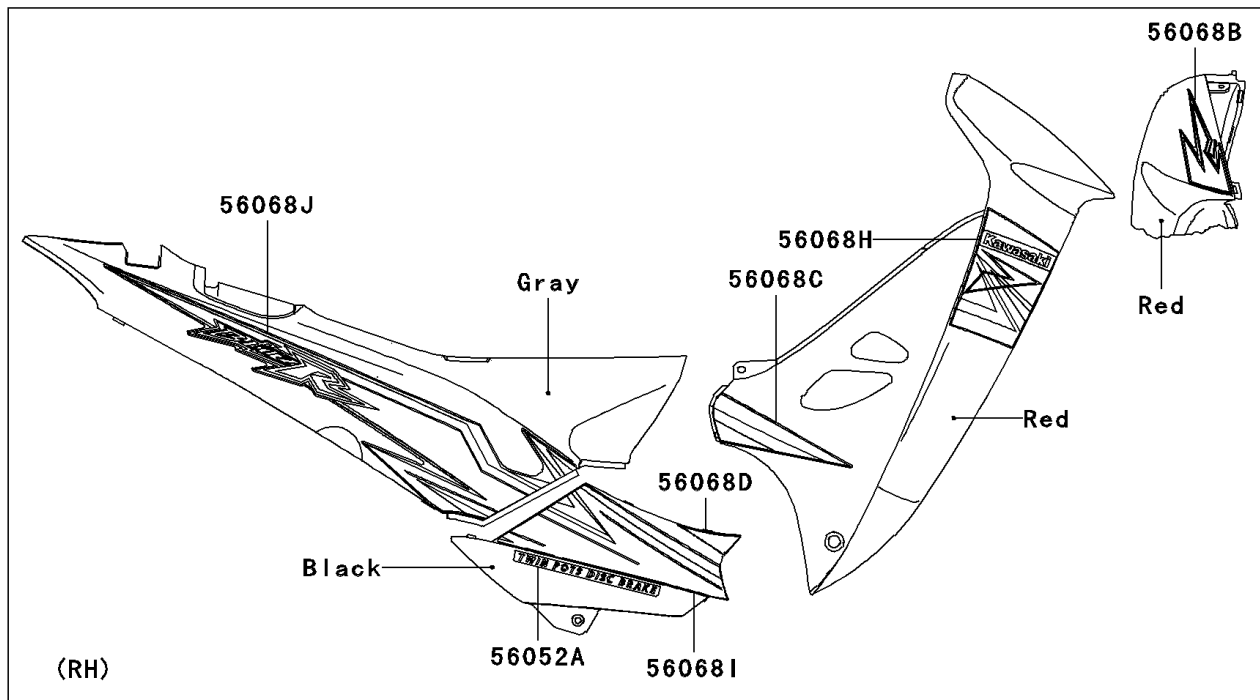

2008 AN112

PARTS DIAGRAM

Decals(Red)

F2861

2008 AN112

PARTS LIST

Decals(Red)

Kawasaki

Let the Good Times Roll®

ITEM NAME

PART NUMBER

QUANTITY
