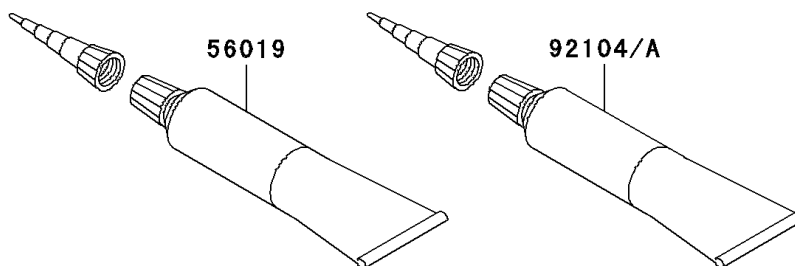

2010 AN112

PARTS DIAGRAM

Owner's Tools

56007

F2810

2010 AN112

PARTS LIST

Owner's Tools

Kawasaki

Let the Good Times Roll®

ITEM NAME

PART NUMBER

QUANTITY
