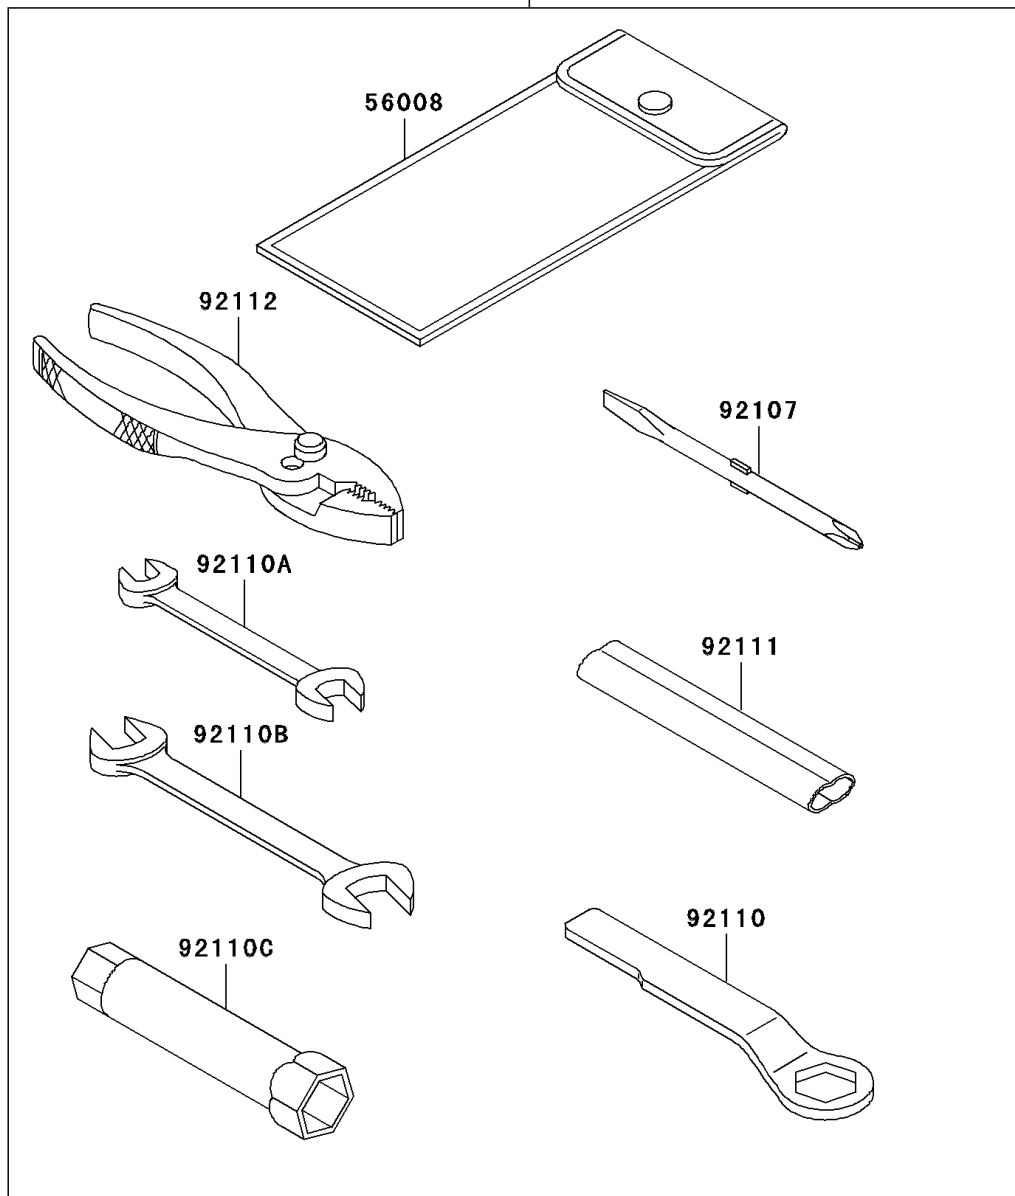

2010 AN112

PARTS DIAGRAM

Owner's Tools

56007

F2810

2010 AN112

PARTS LIST

Owner's Tools

Kawasaki

Let the Good Times Roll®

ITEM NAME

PART NUMBER

QUANTITY
