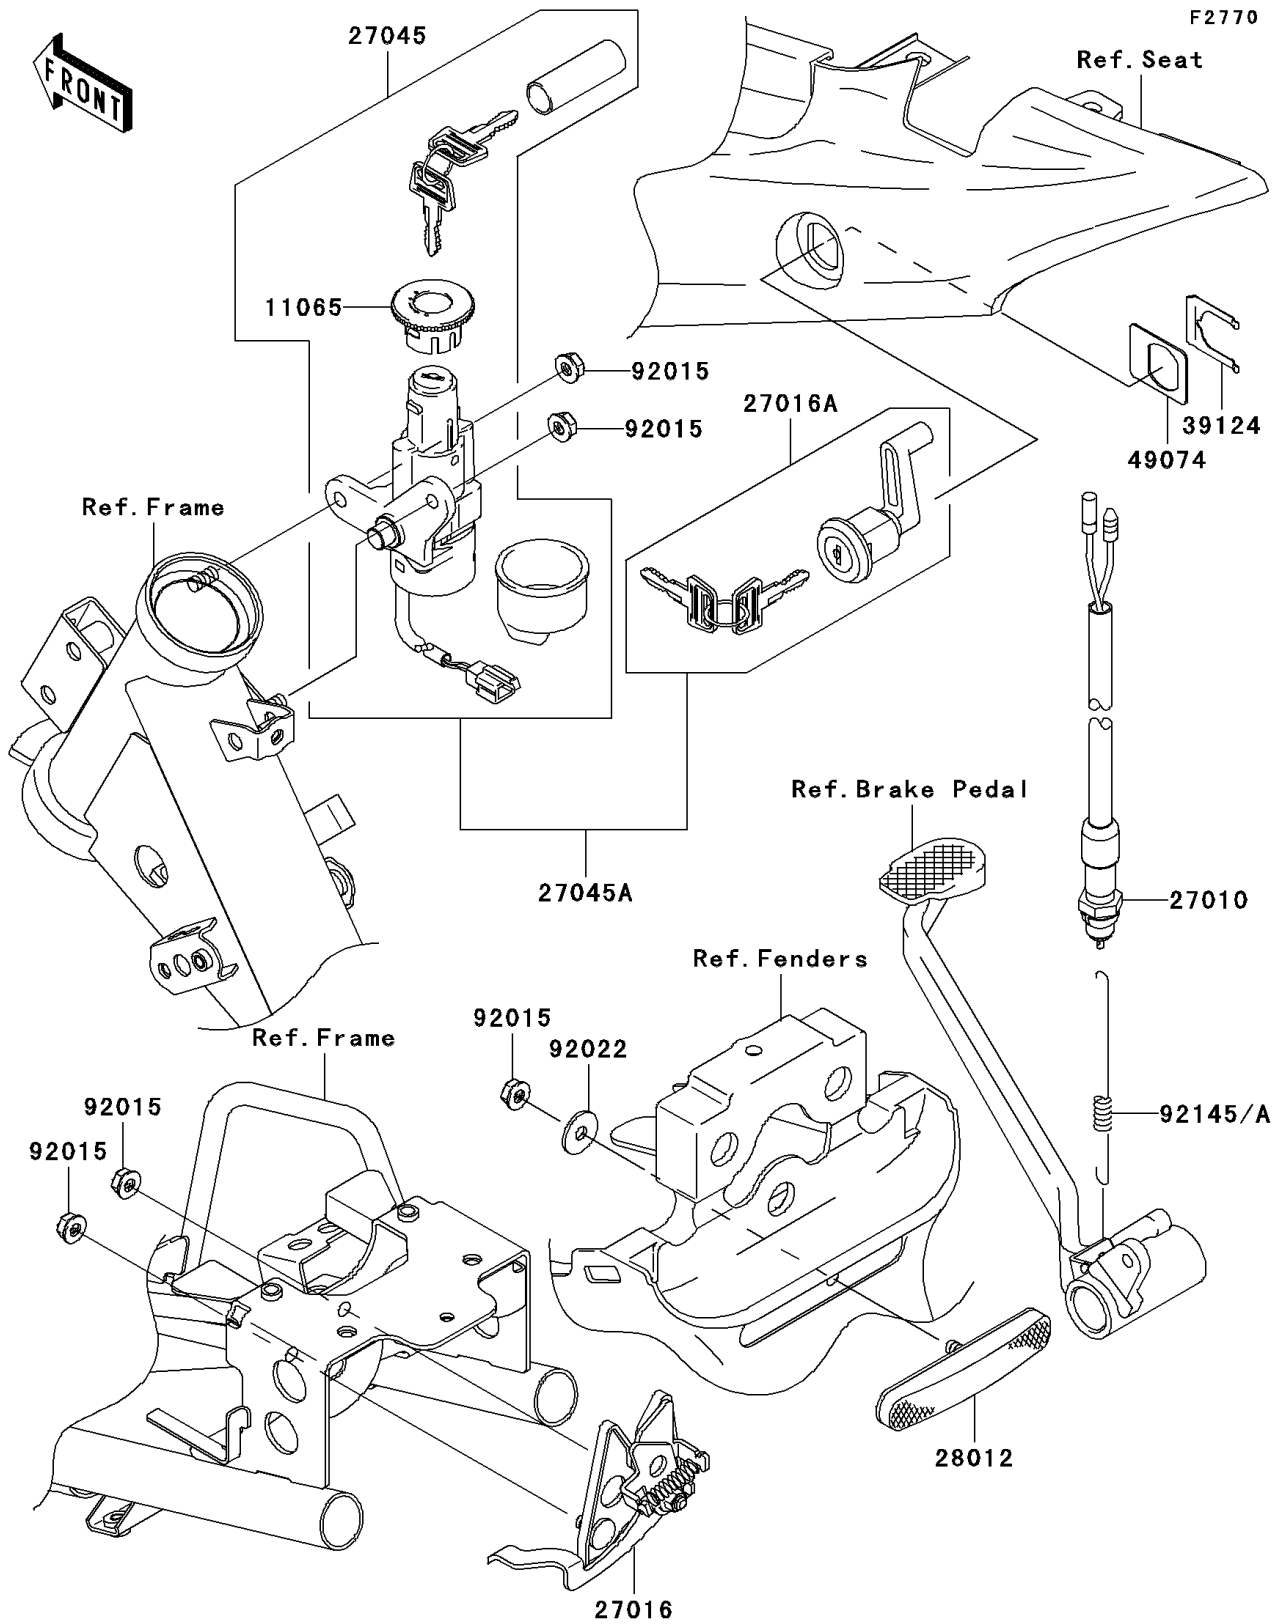

2008 AN112

PARTS DIAGRAM

Ignition Switch

Kawasaki

Let the Good Times Roll®

2008 AN112

PARTS LIST

Ignition Switch

Kawasaki

Let the Good Times Roll®

ITEM NAME

PART NUMBER

QUANTITY
