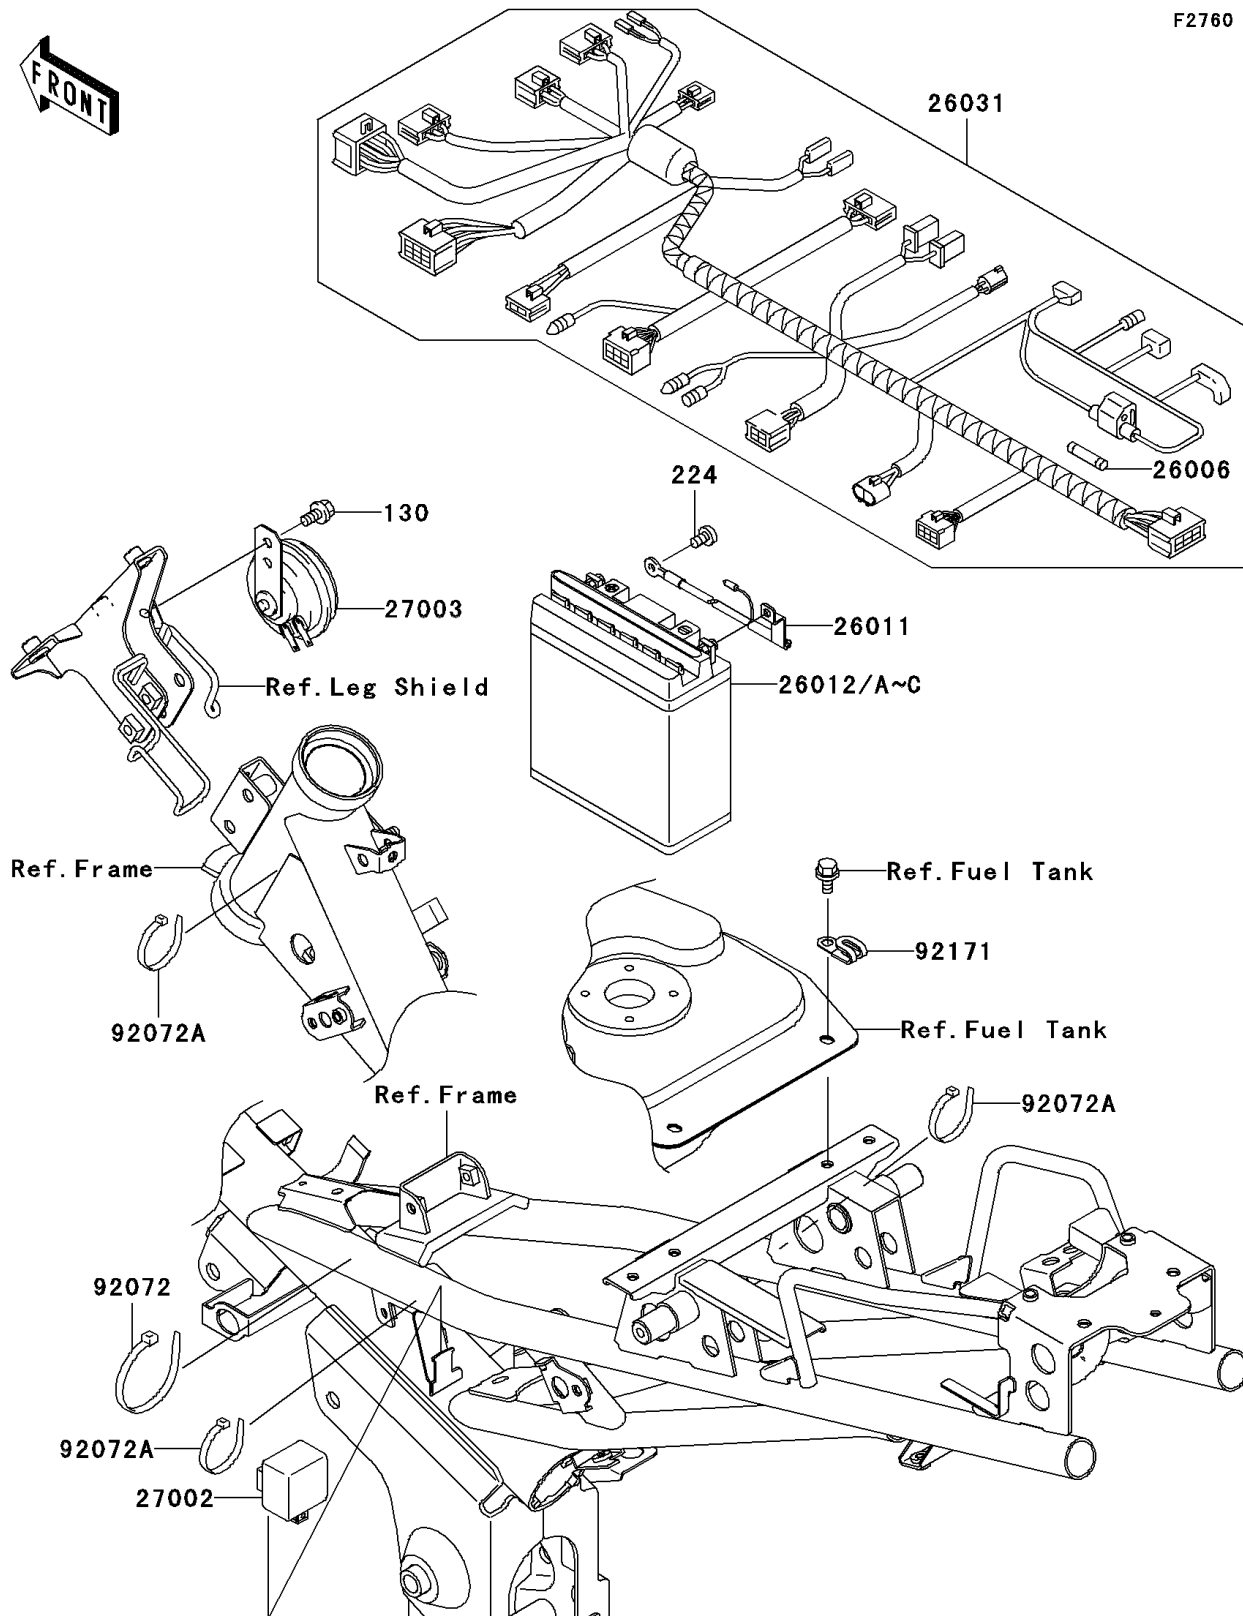

2008 AN112

PARTS DIAGRAM

Chassis Electrical Equipment

2008 AN112

PARTS LIST

Chassis Electrical Equipment

ITEM NAME

PART NUMBER

QUANTITY
