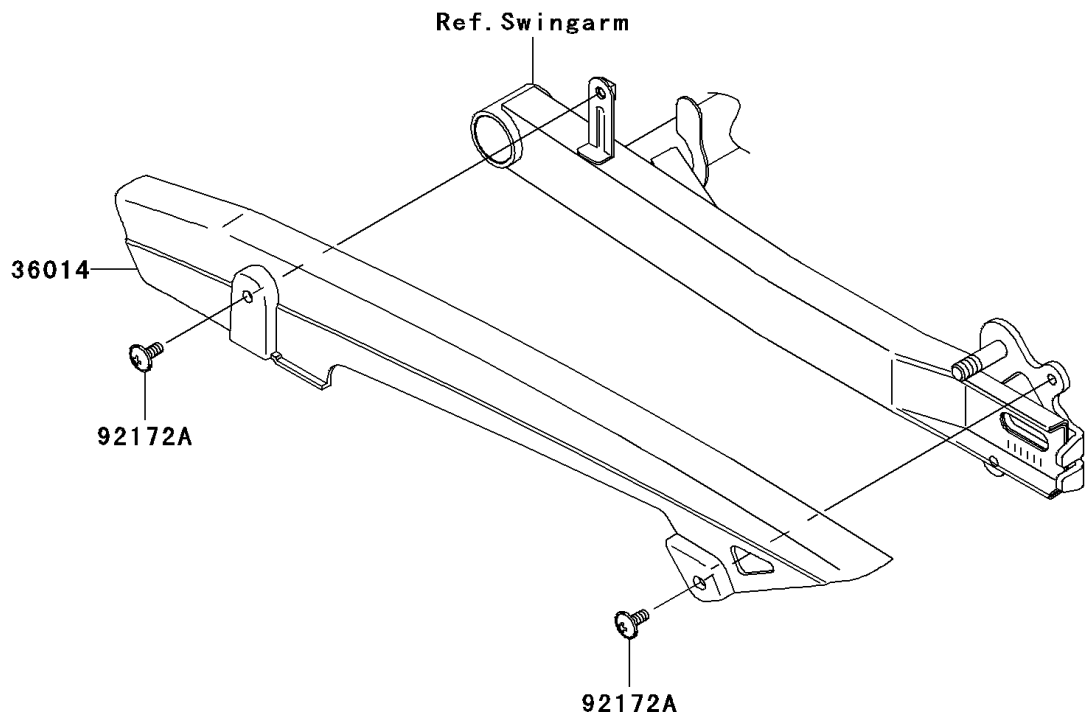

2008 AN112

PARTS DIAGRAM

Side Covers/Chain Cover

F2610

(36001)	Silver/Black
(36001A)	Ebony
(36001B)	Gray/Black
(36001C)	White/Black

W0D

2008 AN112

PARTS LIST

Side Covers/Chain Cover

ITEM NAME

PART NUMBER

QUANTITY
