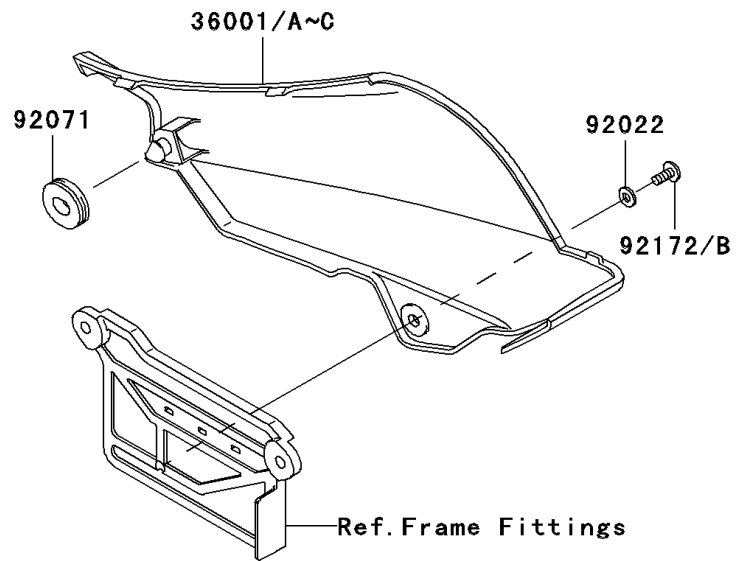

2008 AN112

PARTS DIAGRAM

Side Covers/Chain Cover

F2610

(36001)	Silver/Black
(36001A)	Ebony
(36001B)	Gray/Black
(36001C)	White/Black

W0D

2008 AN112

PARTS LIST

Side Covers/Chain Cover

ITEM NAME

PART NUMBER

QUANTITY
