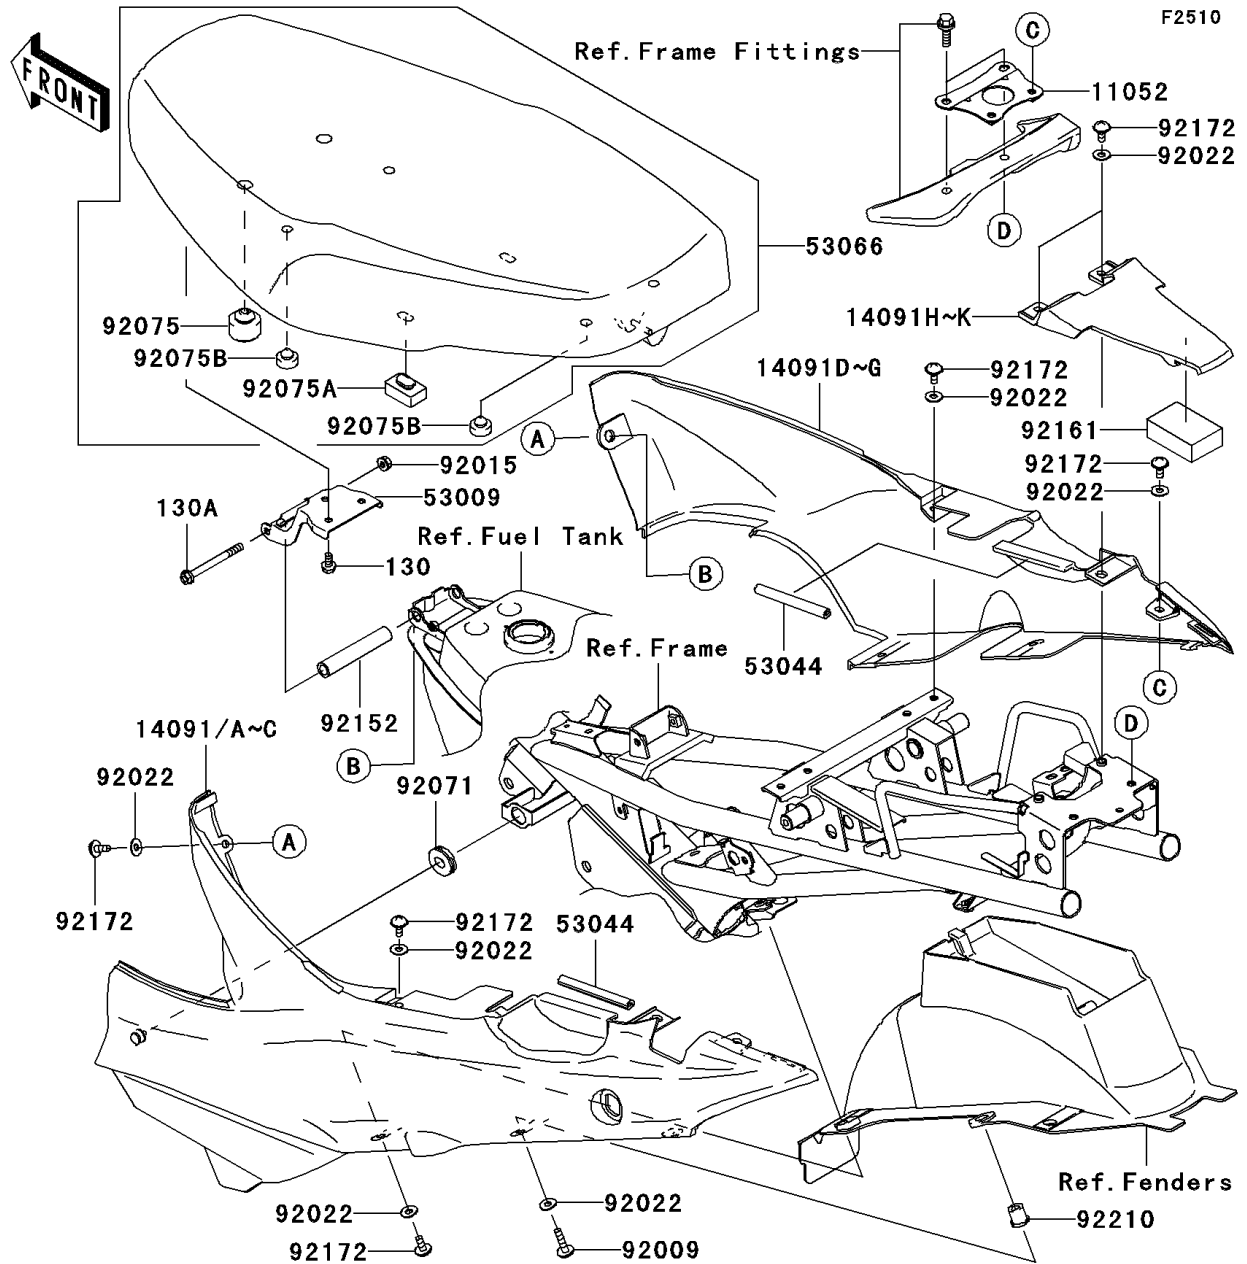

# 2010 AN112

## PARTS DIAGRAM

### Seat

(14091/G)	Silver/Black
(14091A/F)	Ebony
(14091B/E)	Gray/Black
(14091C/D)	White/Black

WOD

WOD

## PARTS LIST

Seat

**ITEM NAME**

**PART NUMBER**

**QUANTITY**

---