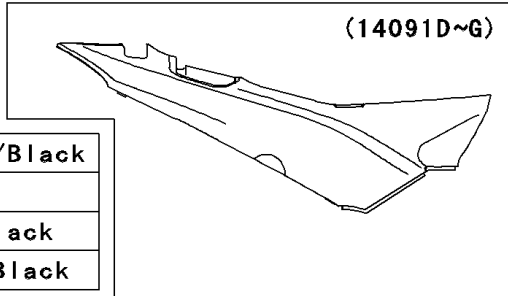

2008 AN112

PARTS DIAGRAM

Seat

(14091/G)	Silver/Black
(14091A/F)	Ebony
(14091B/E)	Gray/Black
(14091C/D)	White/Black

WOD

WOD

2008 AN112

PARTS LIST

Seat

ITEM NAME

PART NUMBER

QUANTITY
