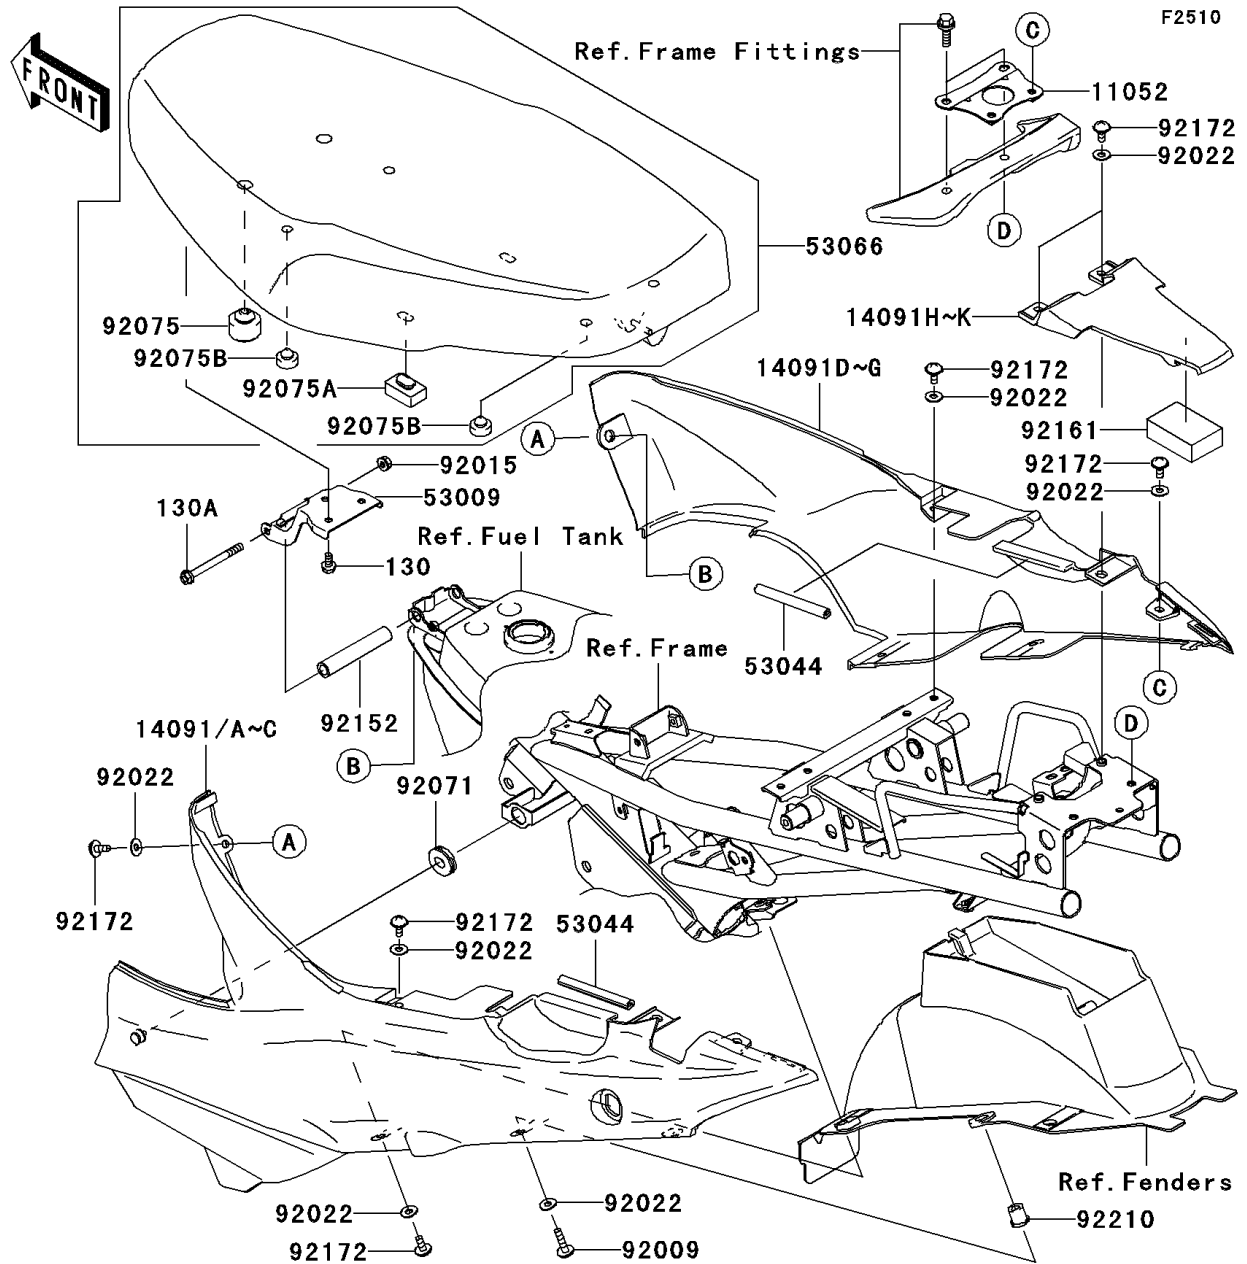

2008 AN112

PARTS DIAGRAM

Seat

(14091/G)	Silver/Black
(14091A/F)	Ebony
(14091B/E)	Gray/Black
(14091C/D)	White/Black

WOD

WOD

2008 AN112

PARTS LIST

Seat

ITEM NAME

PART NUMBER

QUANTITY
