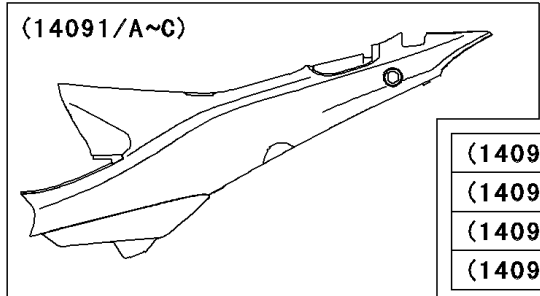

2008 AN112

PARTS DIAGRAM

Seat

(14091/G)	Silver/Black
(14091A/F)	Ebony
(14091B/E)	Gray/Black
(14091C/D)	White/Black

WOD

WOD

2008 AN112

PARTS LIST

Seat

ITEM NAME

PART NUMBER

QUANTITY
