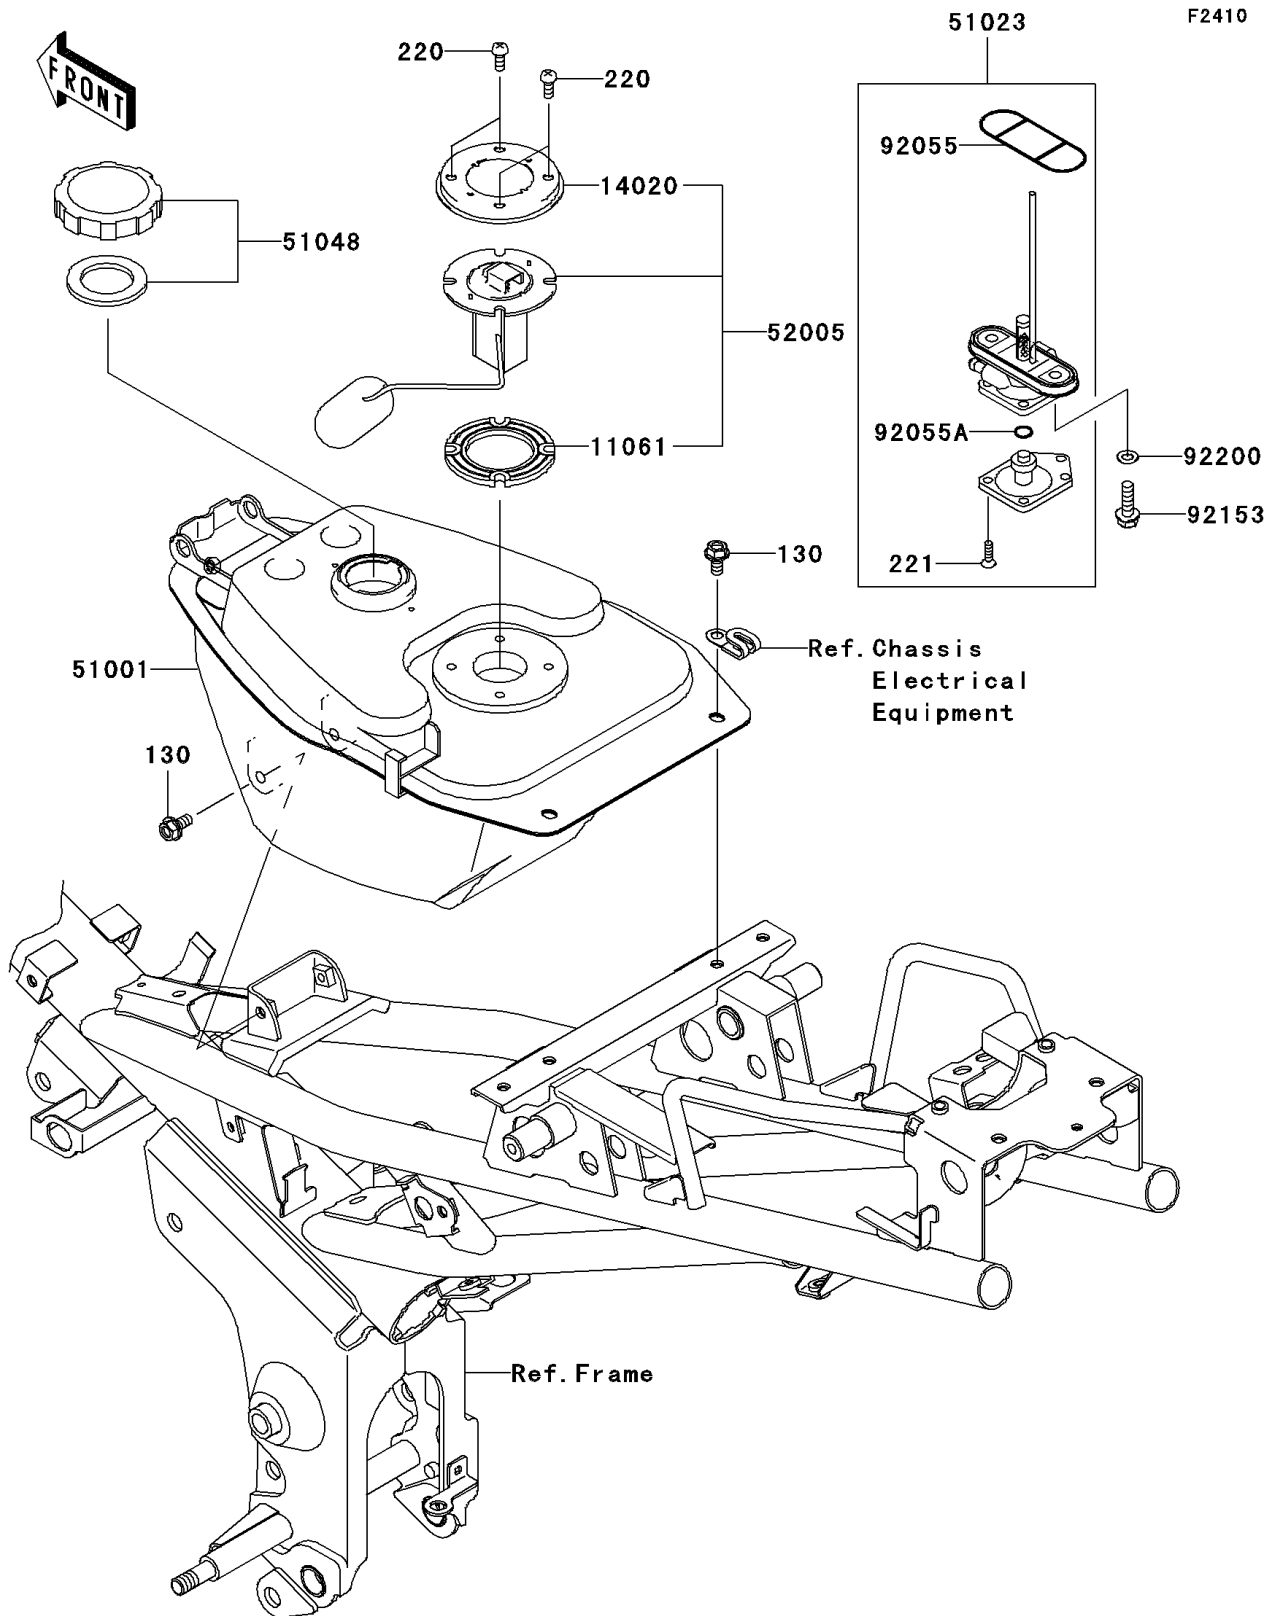

2008 AN112

PARTS DIAGRAM

Fuel Tank

2008 AN112

PARTS LIST

Fuel Tank

Kawasaki

Let the Good Times Roll®

ITEM NAME

PART NUMBER

QUANTITY
