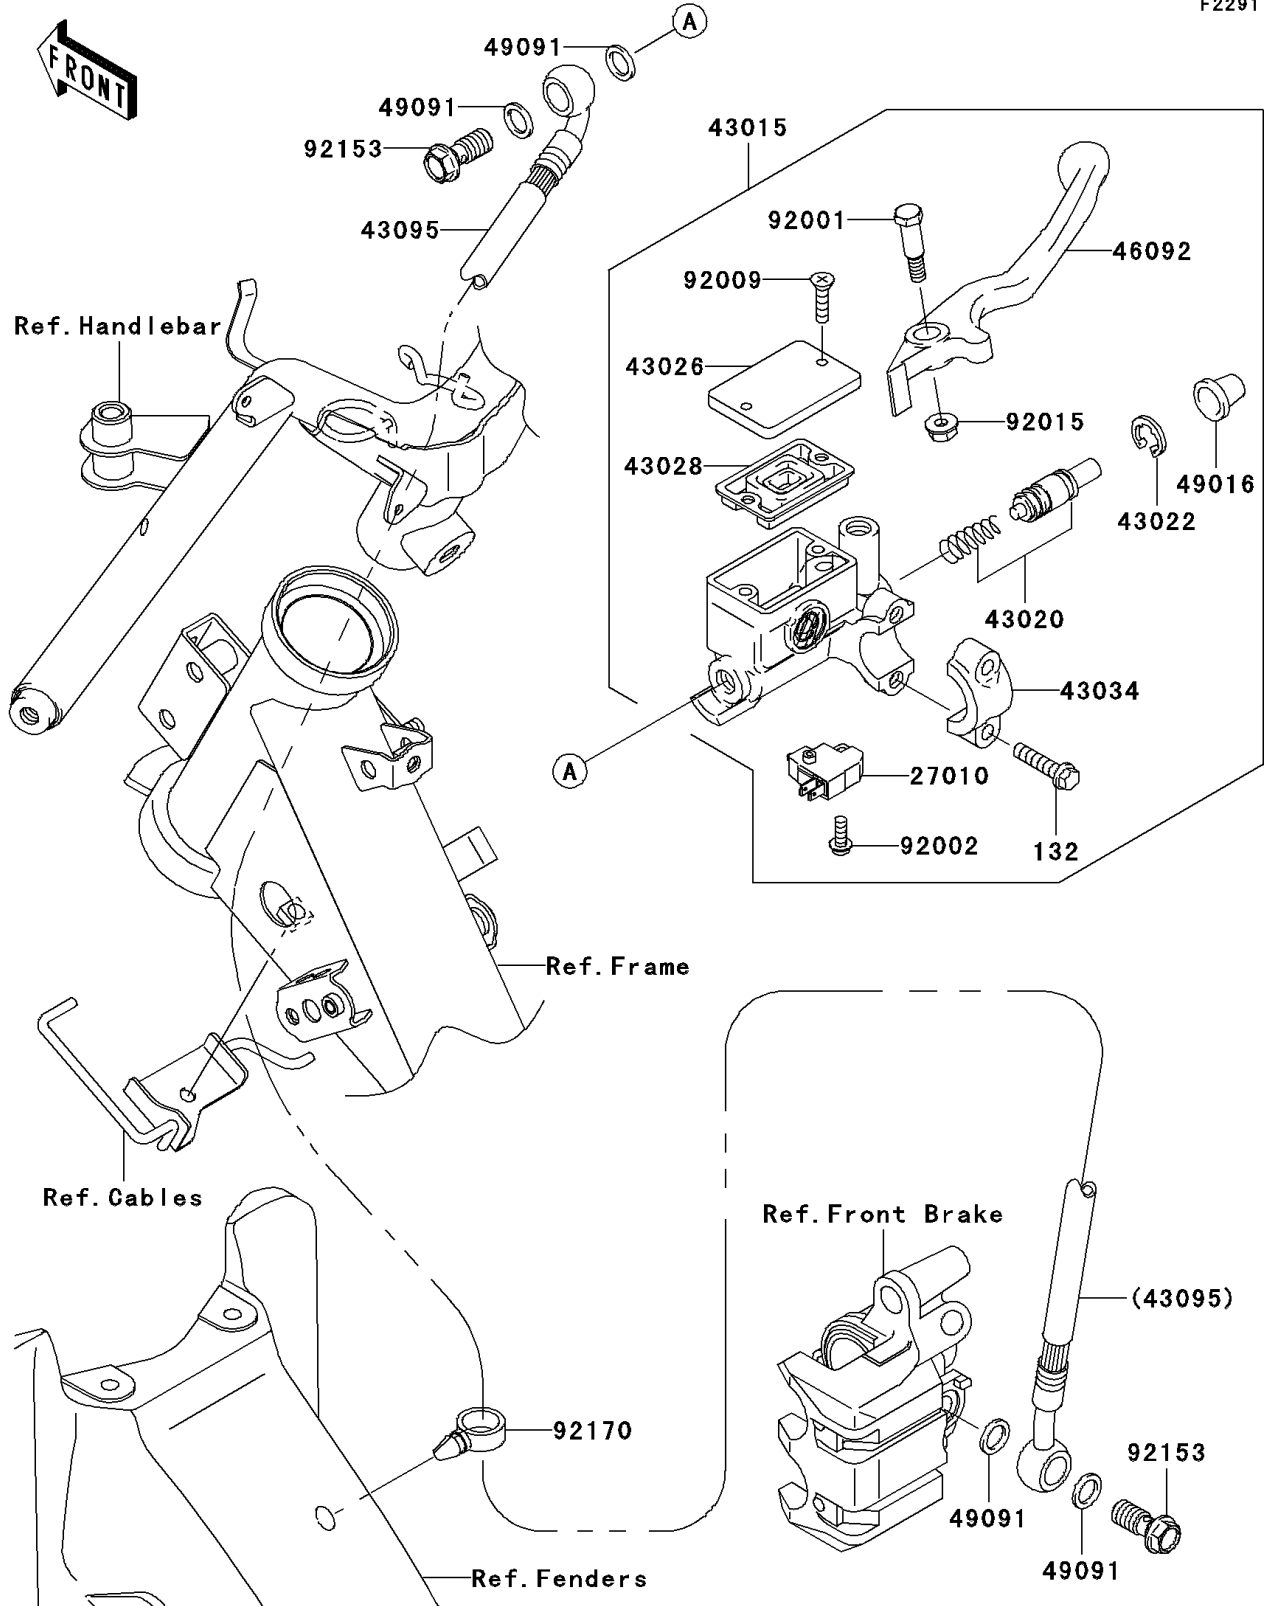

2010 AN112

PARTS DIAGRAM

Front Master Cylinder

F2291

2010 AN112

PARTS LIST

Front Master Cylinder

Kawasaki

Let the Good Times Roll®

ITEM NAME

PART NUMBER

QUANTITY
