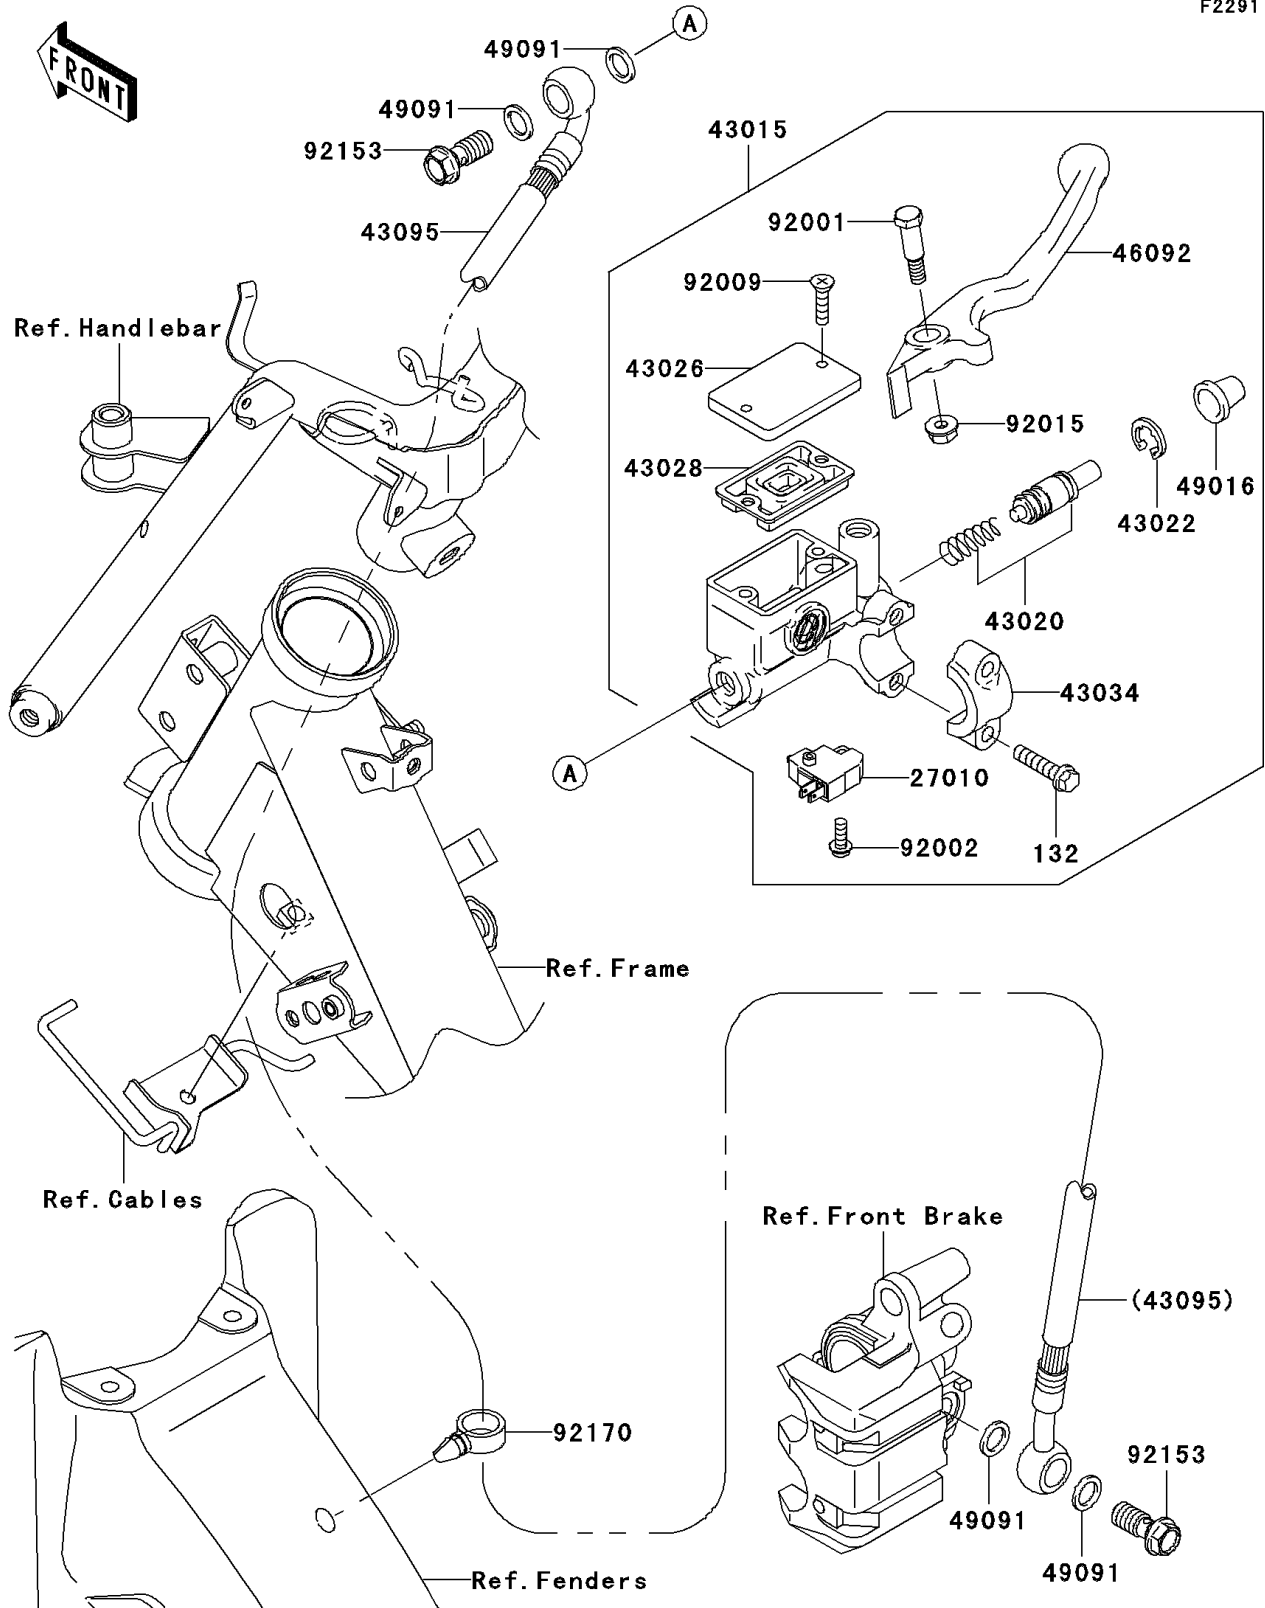

2008 AN112

PARTS DIAGRAM

Front Master Cylinder

F2291

2008 AN112

PARTS LIST

Front Master Cylinder

ITEM NAME

PART NUMBER

QUANTITY
