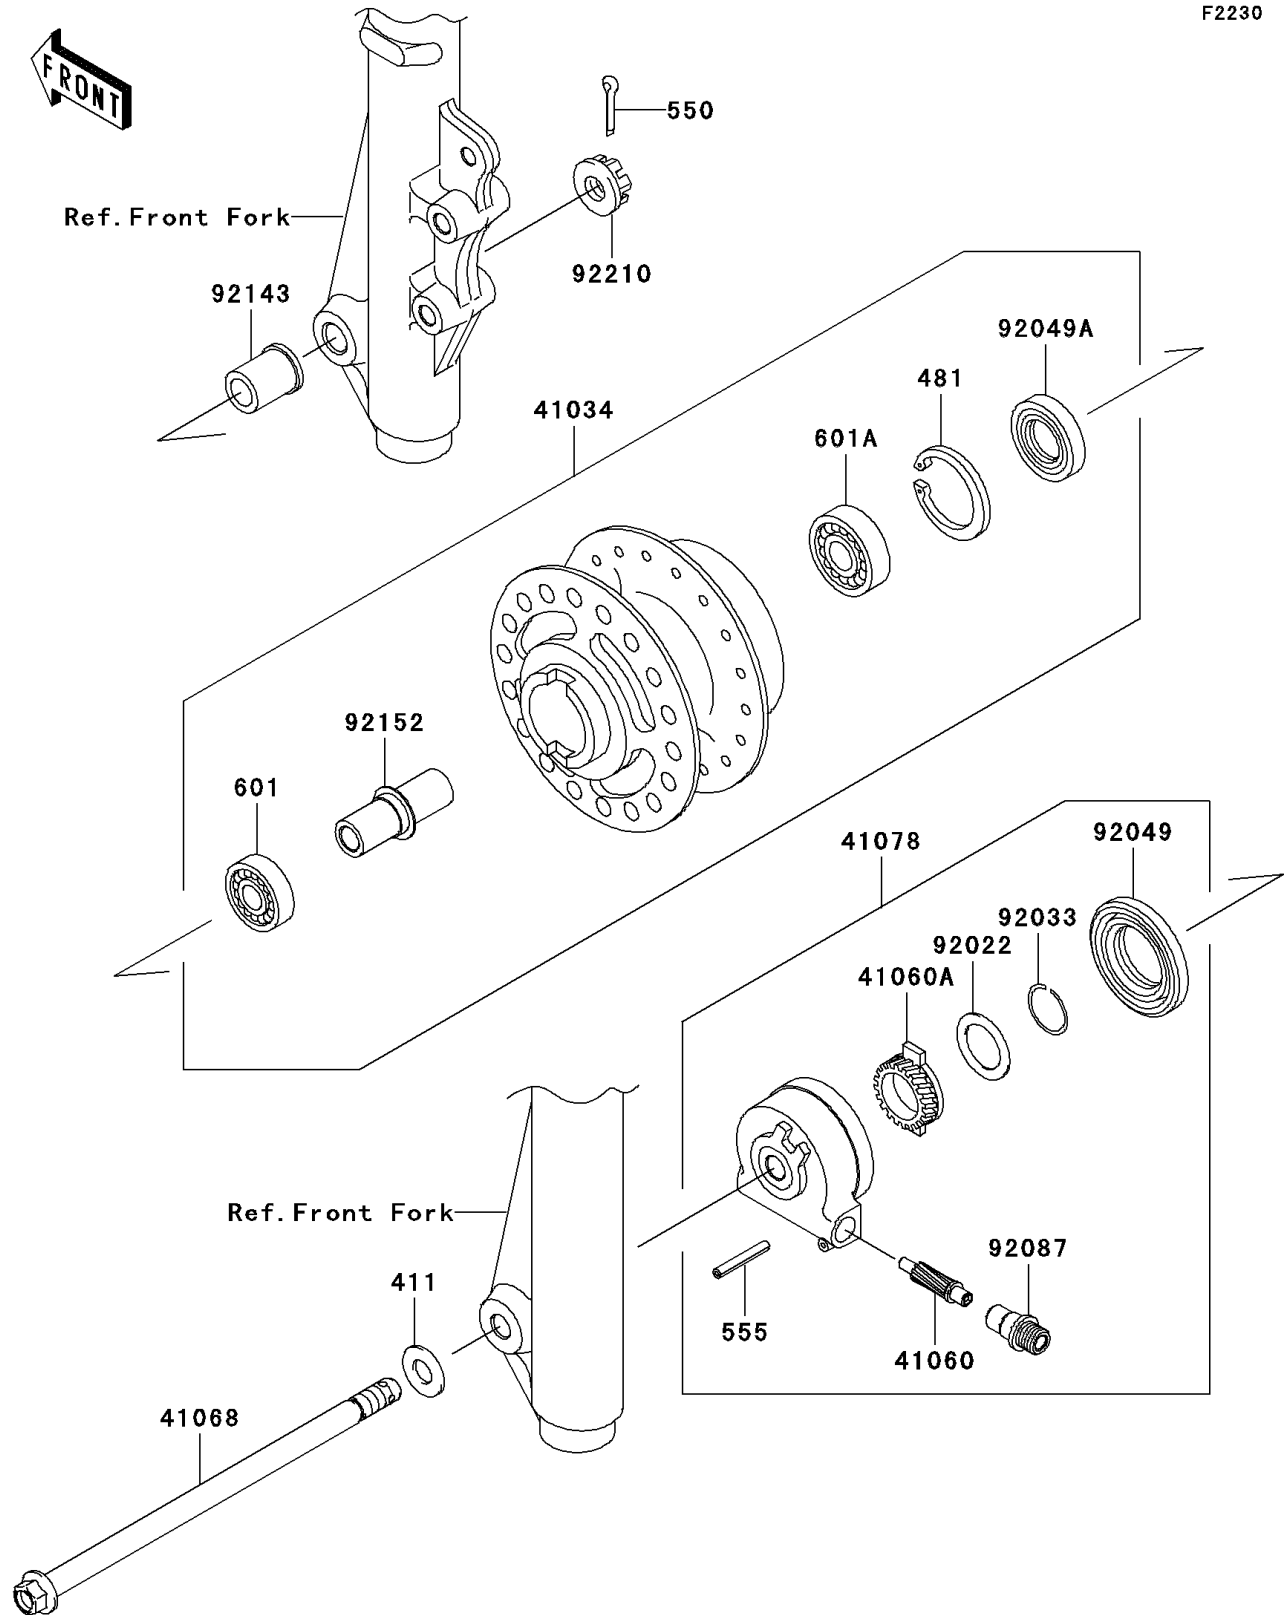

2008 AN112

PARTS DIAGRAM

Front Hub

F2230

2008 AN112

PARTS LIST

Front Hub

Kawasaki

Let the Good Times Roll®

ITEM NAME

PART NUMBER

QUANTITY
