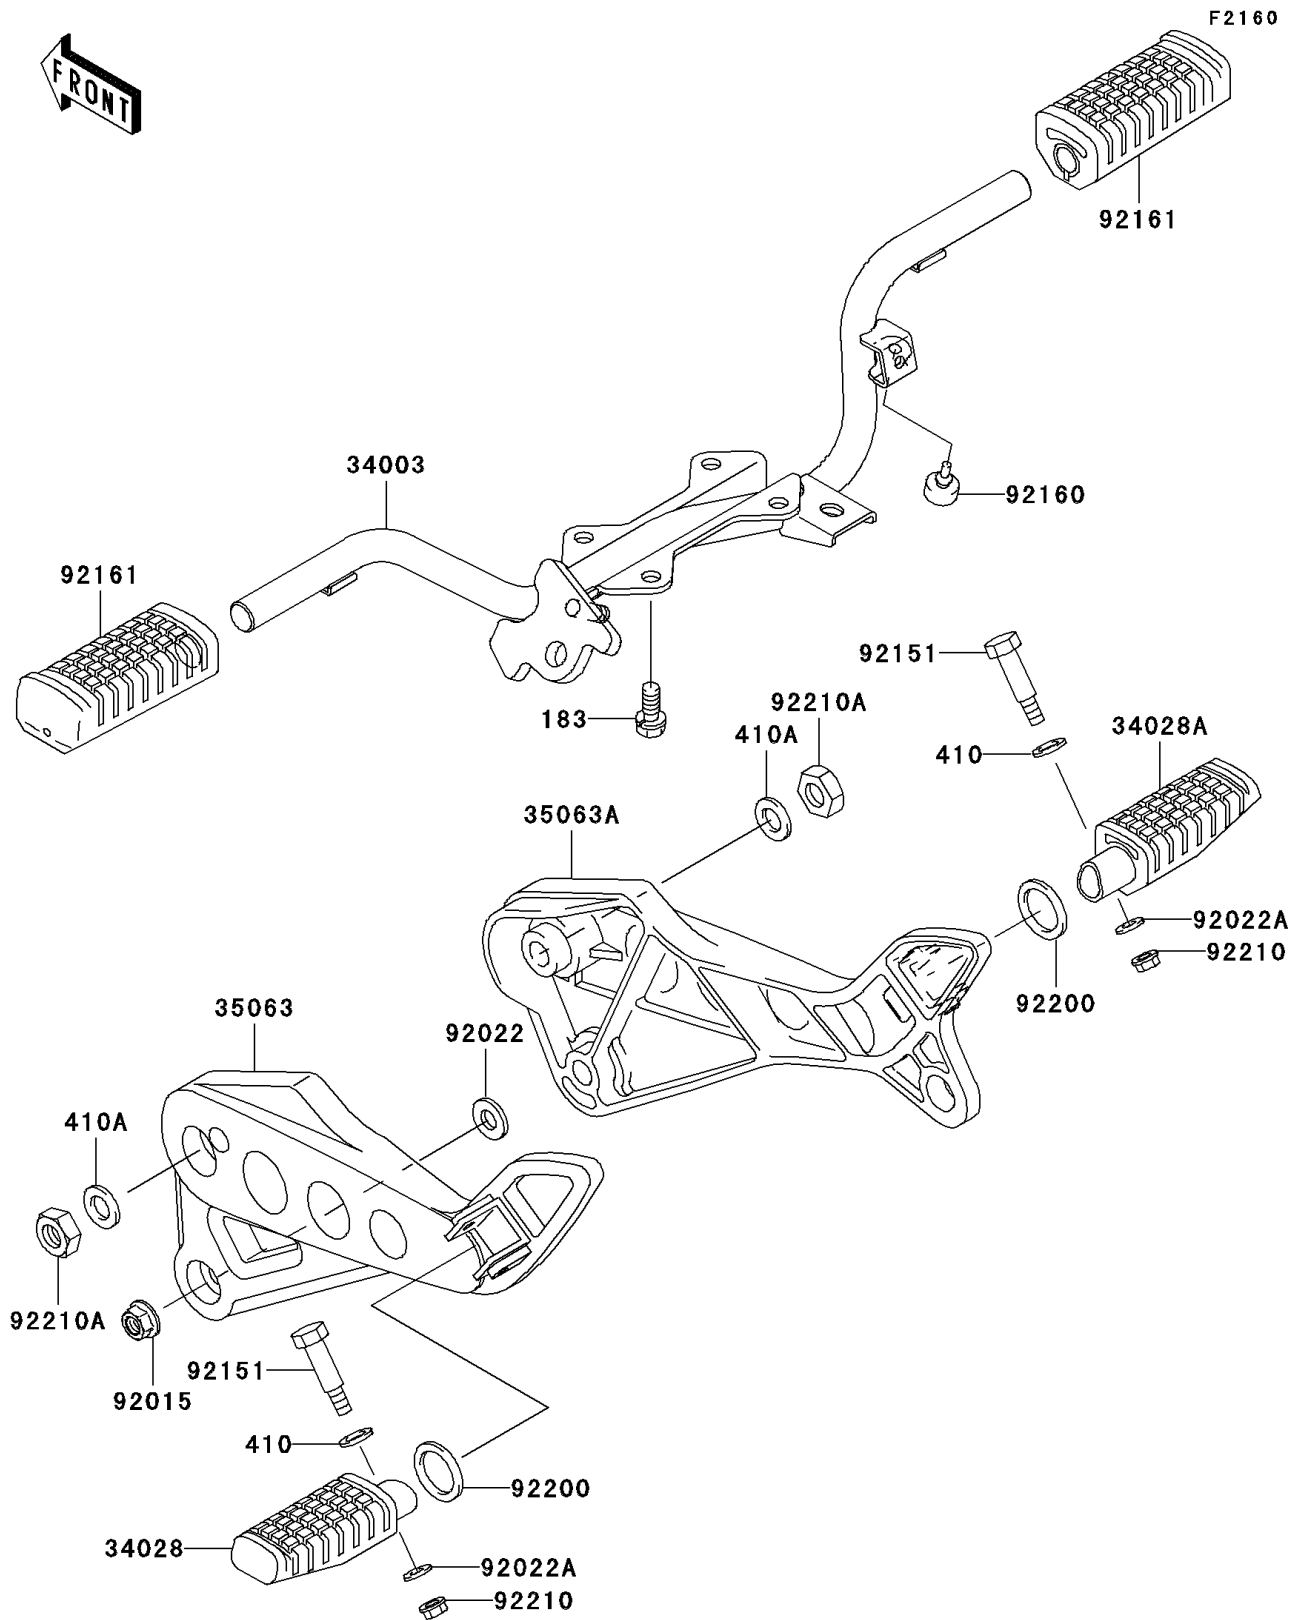

2008 AN112

PARTS DIAGRAM

Footrests

2008 AN112

PARTS LIST

Footrests

Kawasaki

Let the Good Times Roll®

ITEM NAME

PART NUMBER

QUANTITY
