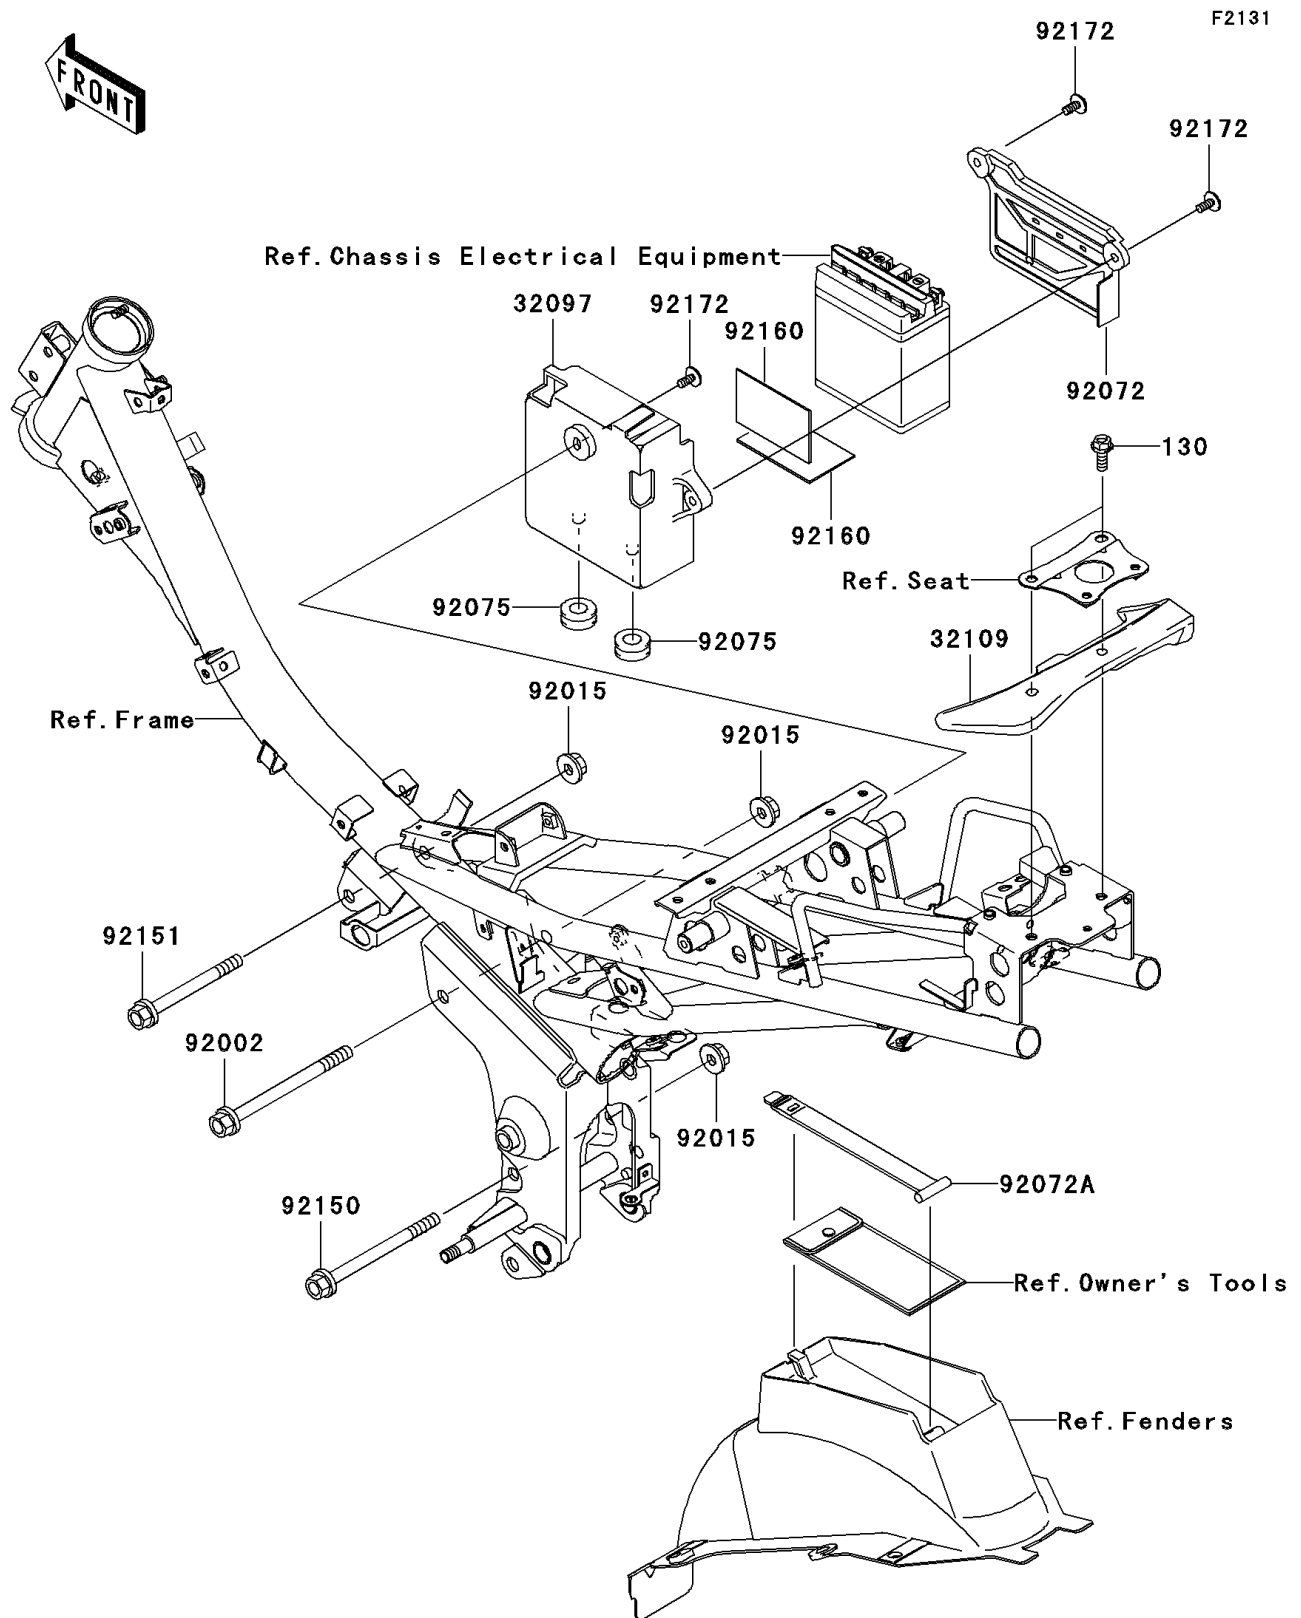

2008 AN112

PARTS DIAGRAM

Frame Fittings

2008 AN112

PARTS LIST

Frame Fittings

Kawasaki

Let the Good Times Roll®

ITEM NAME

PART NUMBER

QUANTITY
