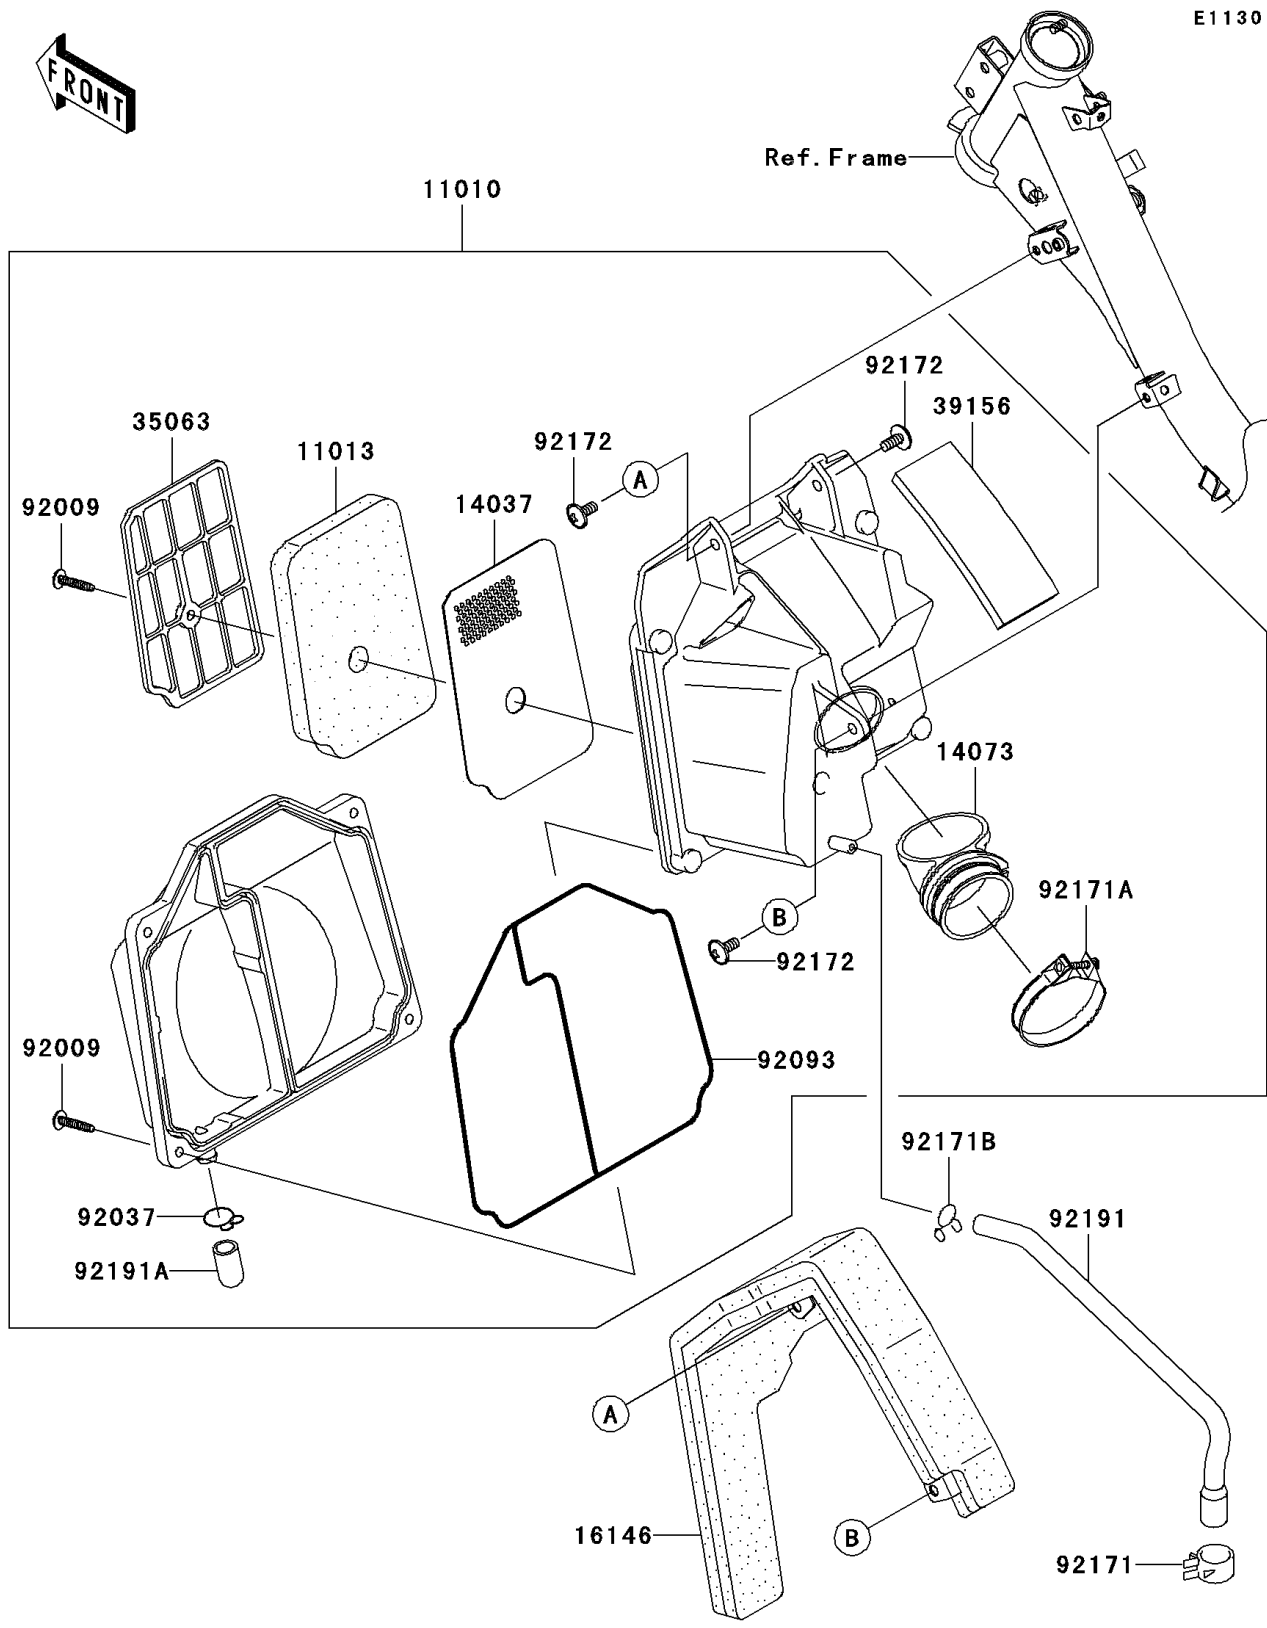

2008 AN112

PARTS DIAGRAM

Air Cleaner

2008 AN112

PARTS LIST

Air Cleaner

Kawasaki

Let the Good Times Roll®

ITEM NAME

PART NUMBER

QUANTITY
