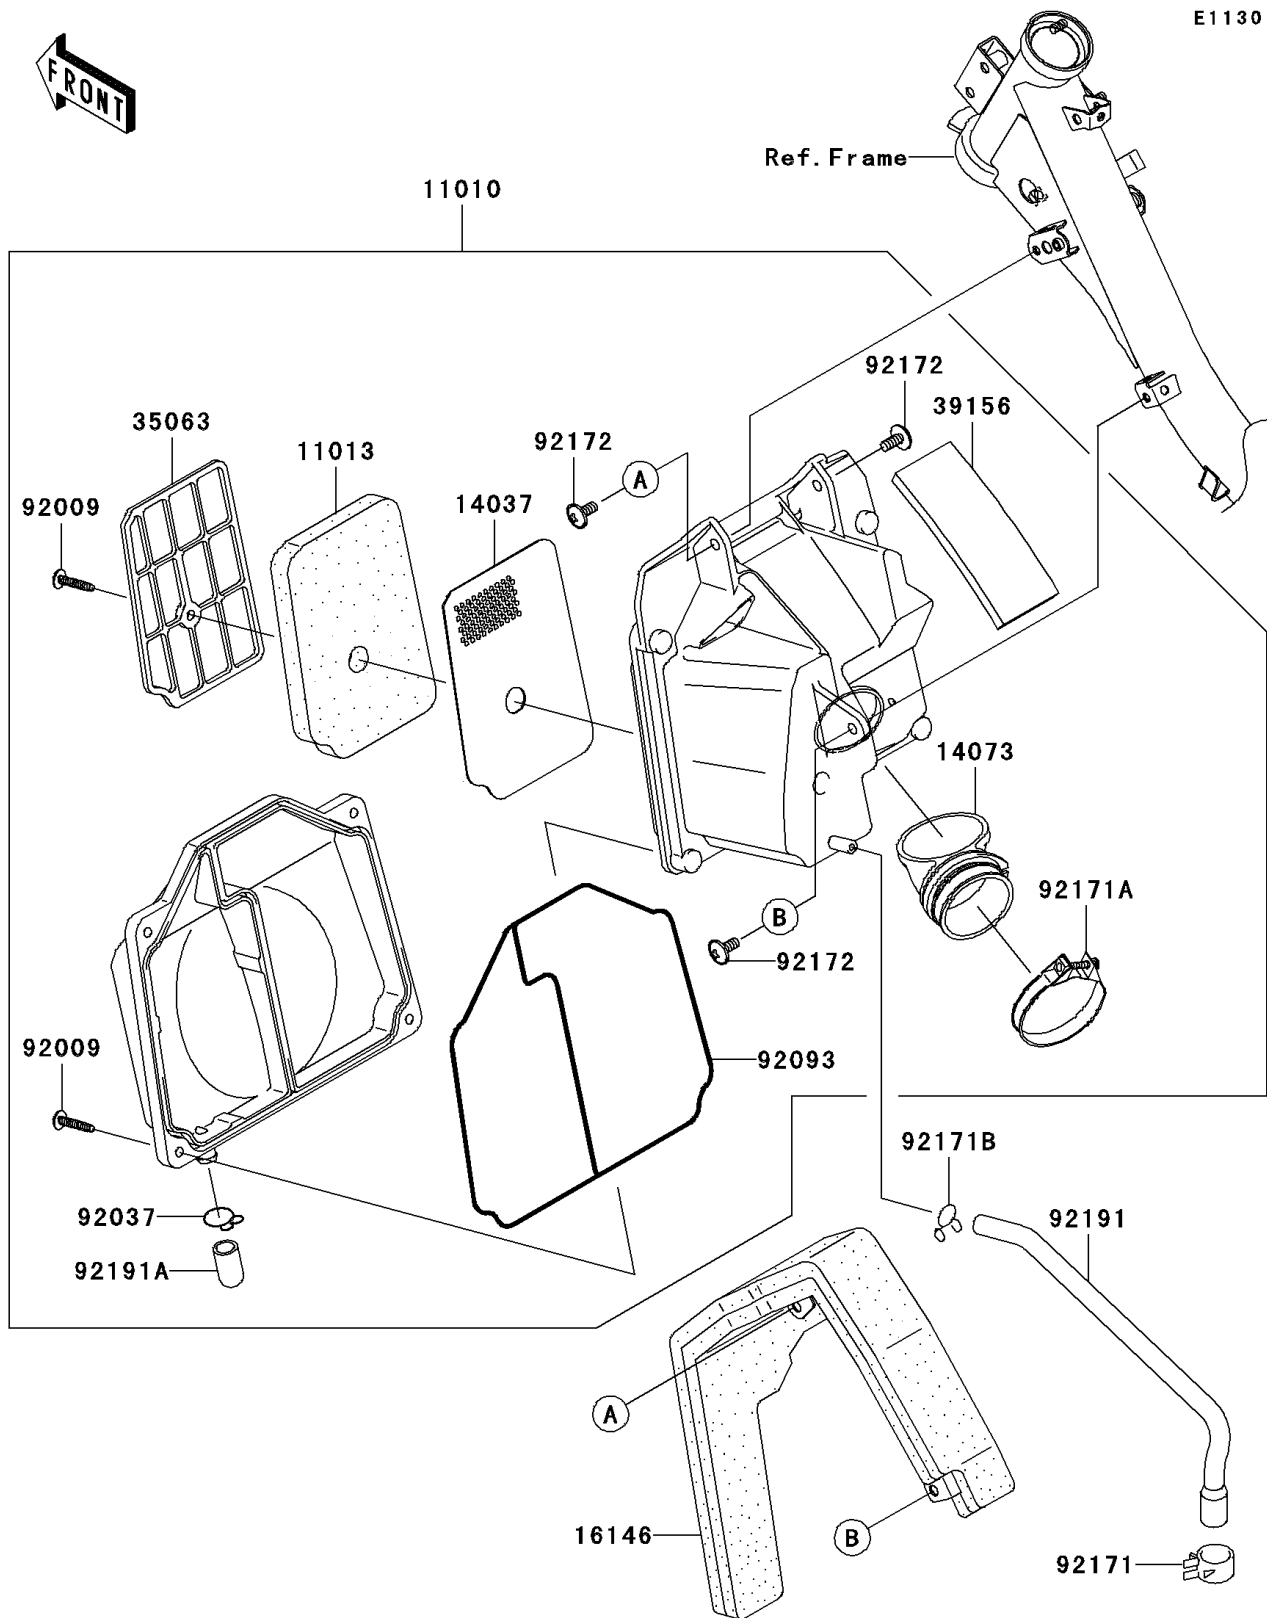

2011 AN112

PARTS DIAGRAM

Air Cleaner

Kawasaki

Let the Good Times Roll®

2011 AN112

PARTS LIST

Air Cleaner

ITEM NAME	PART NUMBER	QUANTITY
FILTER-ASSY-AIR (Ref # 11010)	11010-1772	1
ELEMENT-AIR FILTER (Ref # 11013)	11013-1293	1
SCREEN,AIR FILTER (Ref # 14037)	14037-1297	1
DUCT (Ref # 14073)	14073-1810	1
COVER-ASSY,AIR FILTER (Ref # 16146)	16146-1228	1
STAY,AIR FILTER (Ref # 35063)	35063-1210	1
PAD,AIR CLEANER (Ref # 39156)	39156-1696	1
SCREW,5X25 (Ref # 92009)	92009-1986	5
CLAMP,14.5MM (Ref # 92037)	92037-1900	1
SEAL,AIR FILTER (Ref # 92093)	92093-1568	1
CLAMP (Ref # 92171)	92171-1055	1
CLAMP (Ref # 92171A)	92171-1436	1
CLAMP (Ref # 92171B)	92171-1521	1
SCREW,6X14 (Ref # 92172)	92172-0004	3
TUBE,BREATHER (Ref # 92191)	92191-1684	1
TUBE,DRAIN (Ref # 92191A)	92191-1685	1