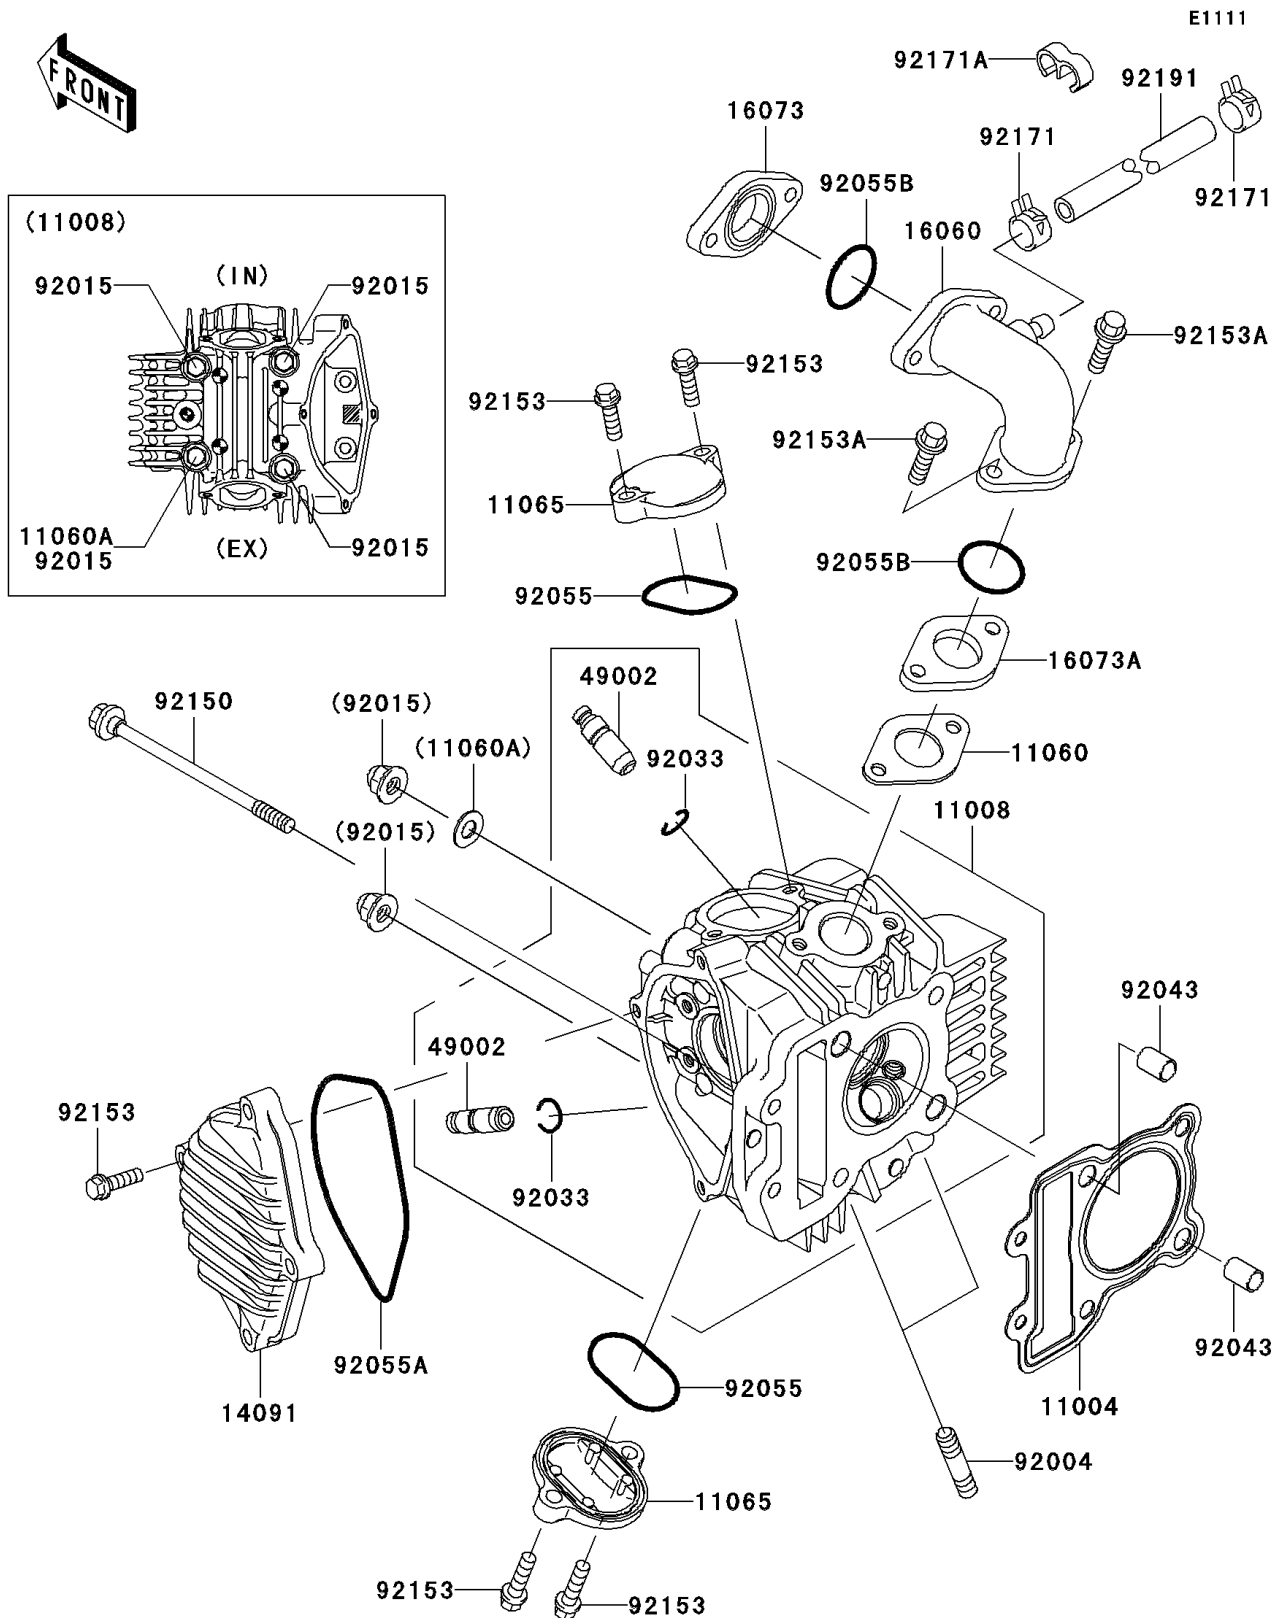

2010 AN112

PARTS DIAGRAM

Cylinder Head

2010 AN112

PARTS LIST

Cylinder Head

Kawasaki

Let the Good Times Roll®

ITEM NAME

PART NUMBER

QUANTITY
