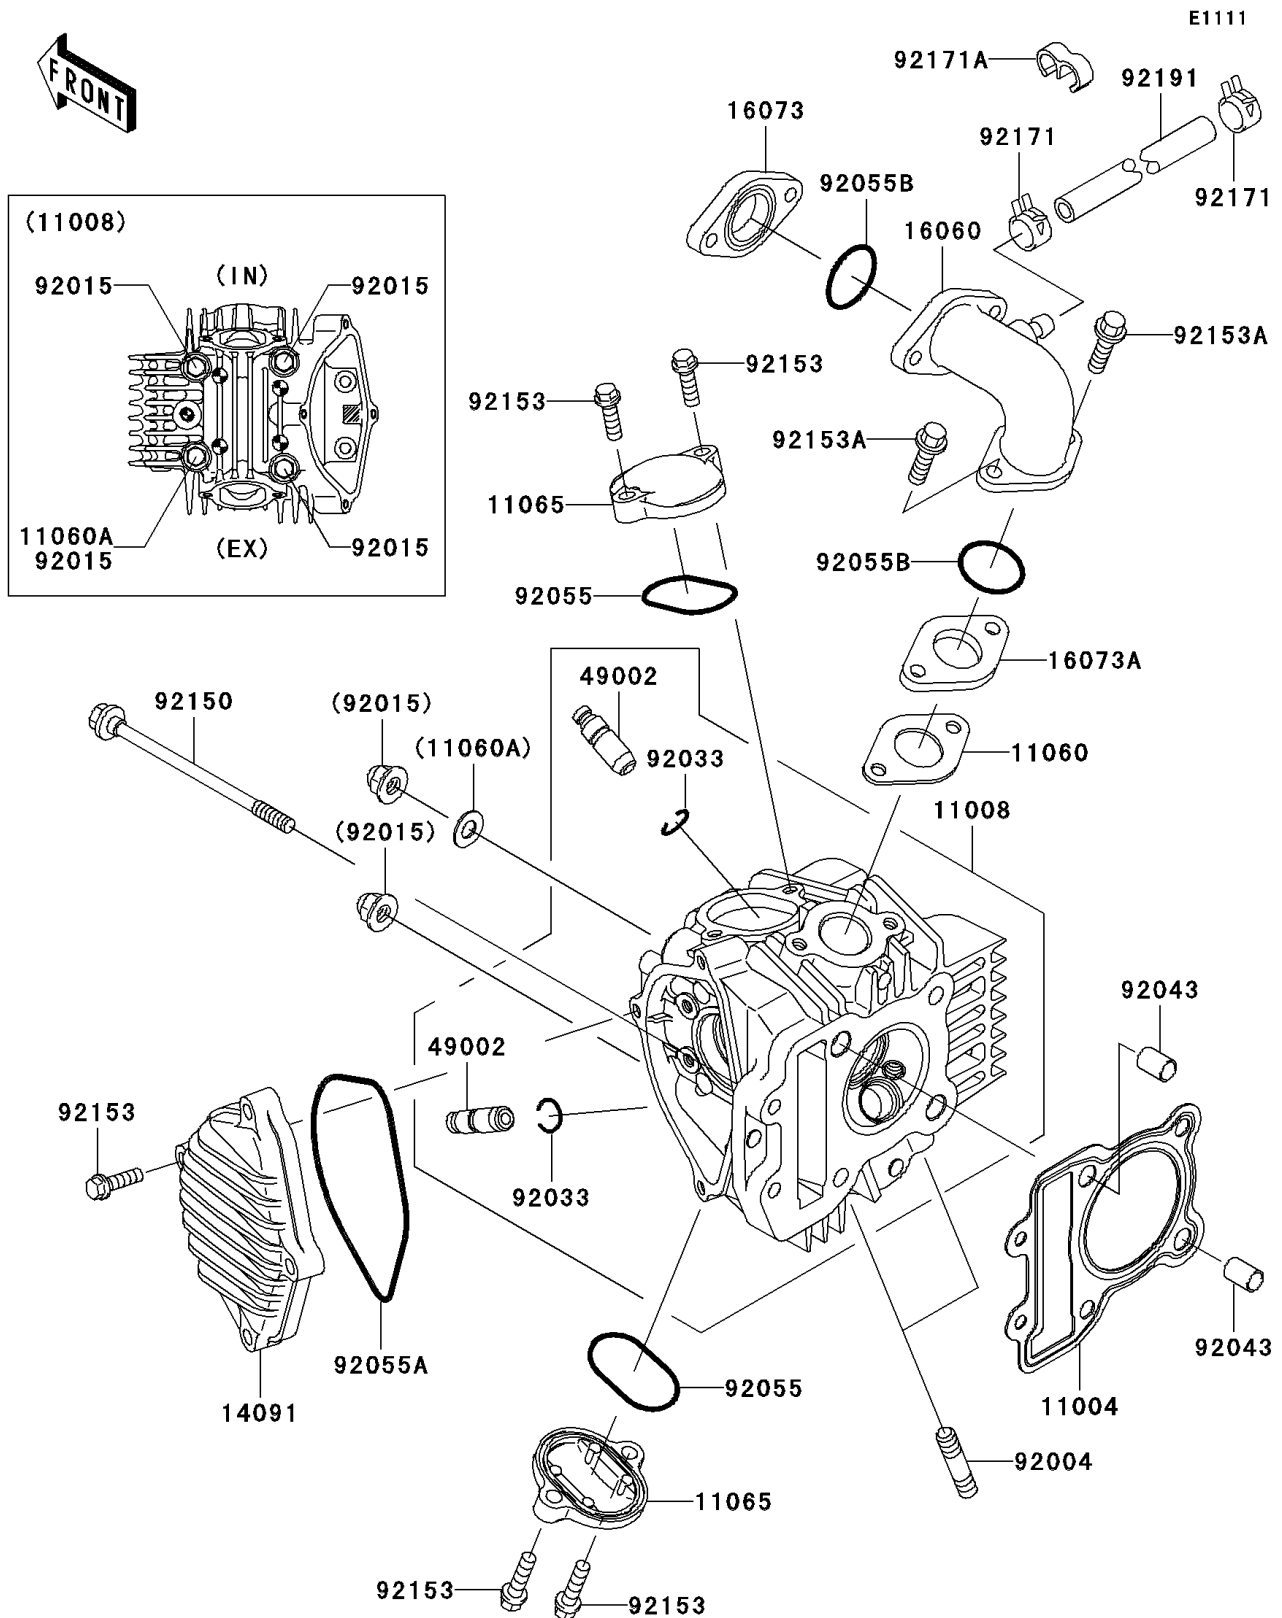

2008 AN112

PARTS DIAGRAM

Cylinder Head

2008 AN112

PARTS LIST

Cylinder Head

Kawasaki

Let the Good Times Roll®

ITEM NAME

PART NUMBER

QUANTITY
