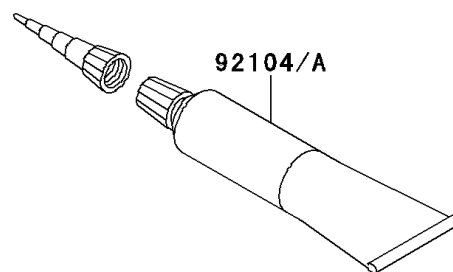

2014 VULCAN® 1700 NOMAD™ ABS

PARTS DIAGRAM

Owner's Tools

56007

F2810

2014 VULCAN® 1700 NOMAD™ ABS

PARTS LIST

Owner's Tools

ITEM NAME	PART NUMBER	QUANTITY
-----------	-------------	----------
