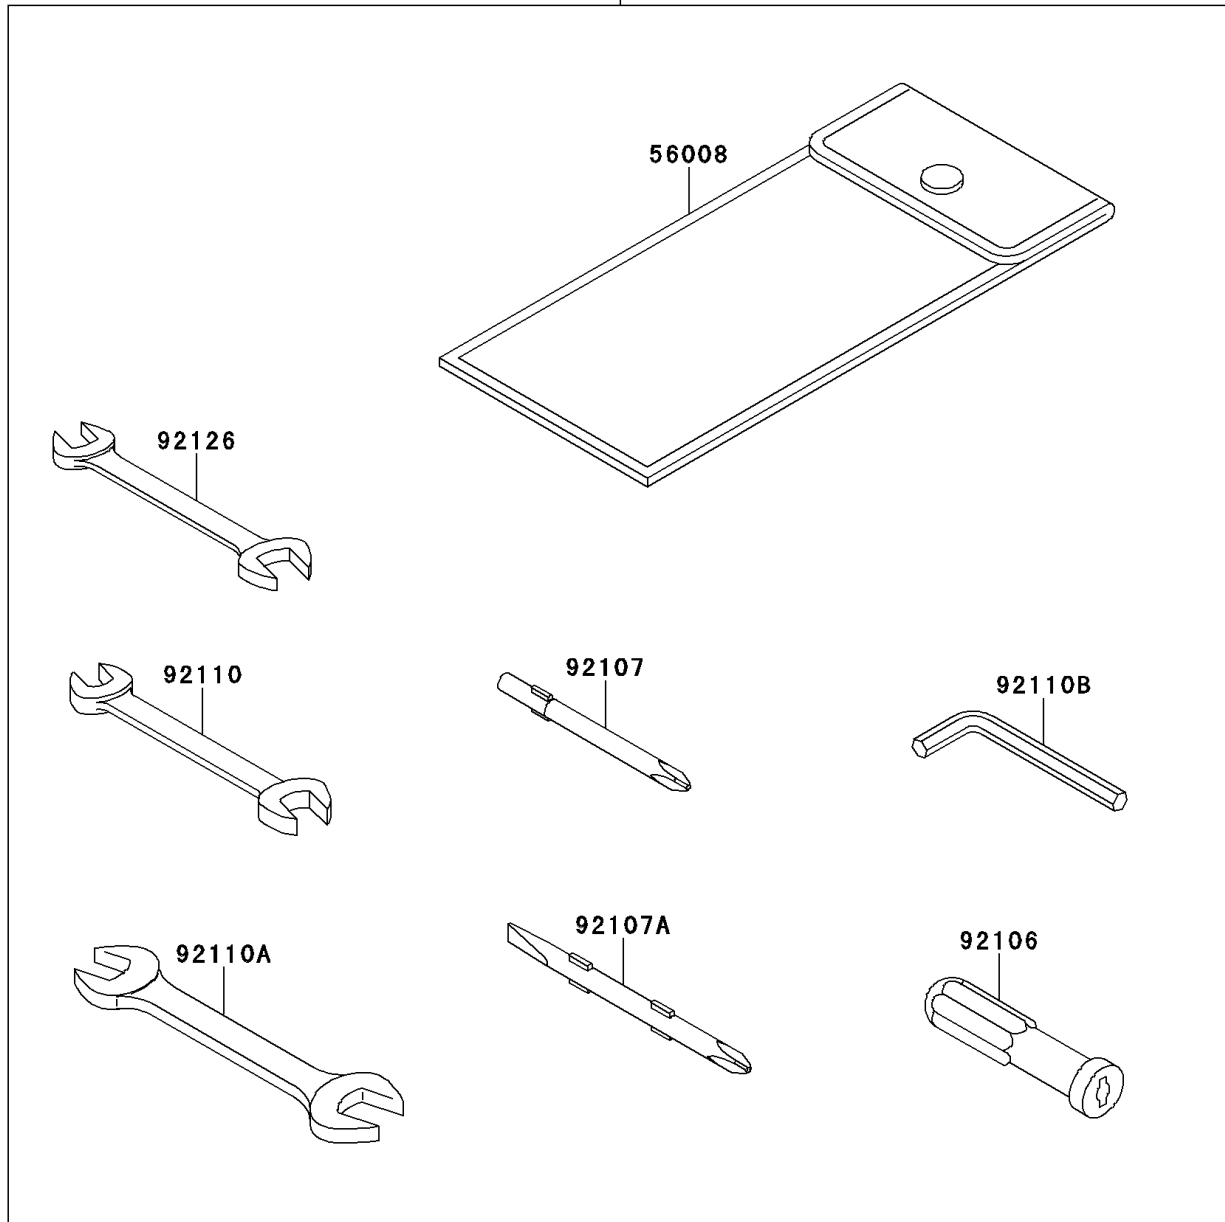

2014 VULCAN® 1700 NOMAD™ ABS

PARTS DIAGRAM

Owner's Tools

56007

F2810

2014 VULCAN® 1700 NOMAD™ ABS

PARTS LIST

Owner's Tools

ITEM NAME	PART NUMBER	QUANTITY
-----------	-------------	----------
