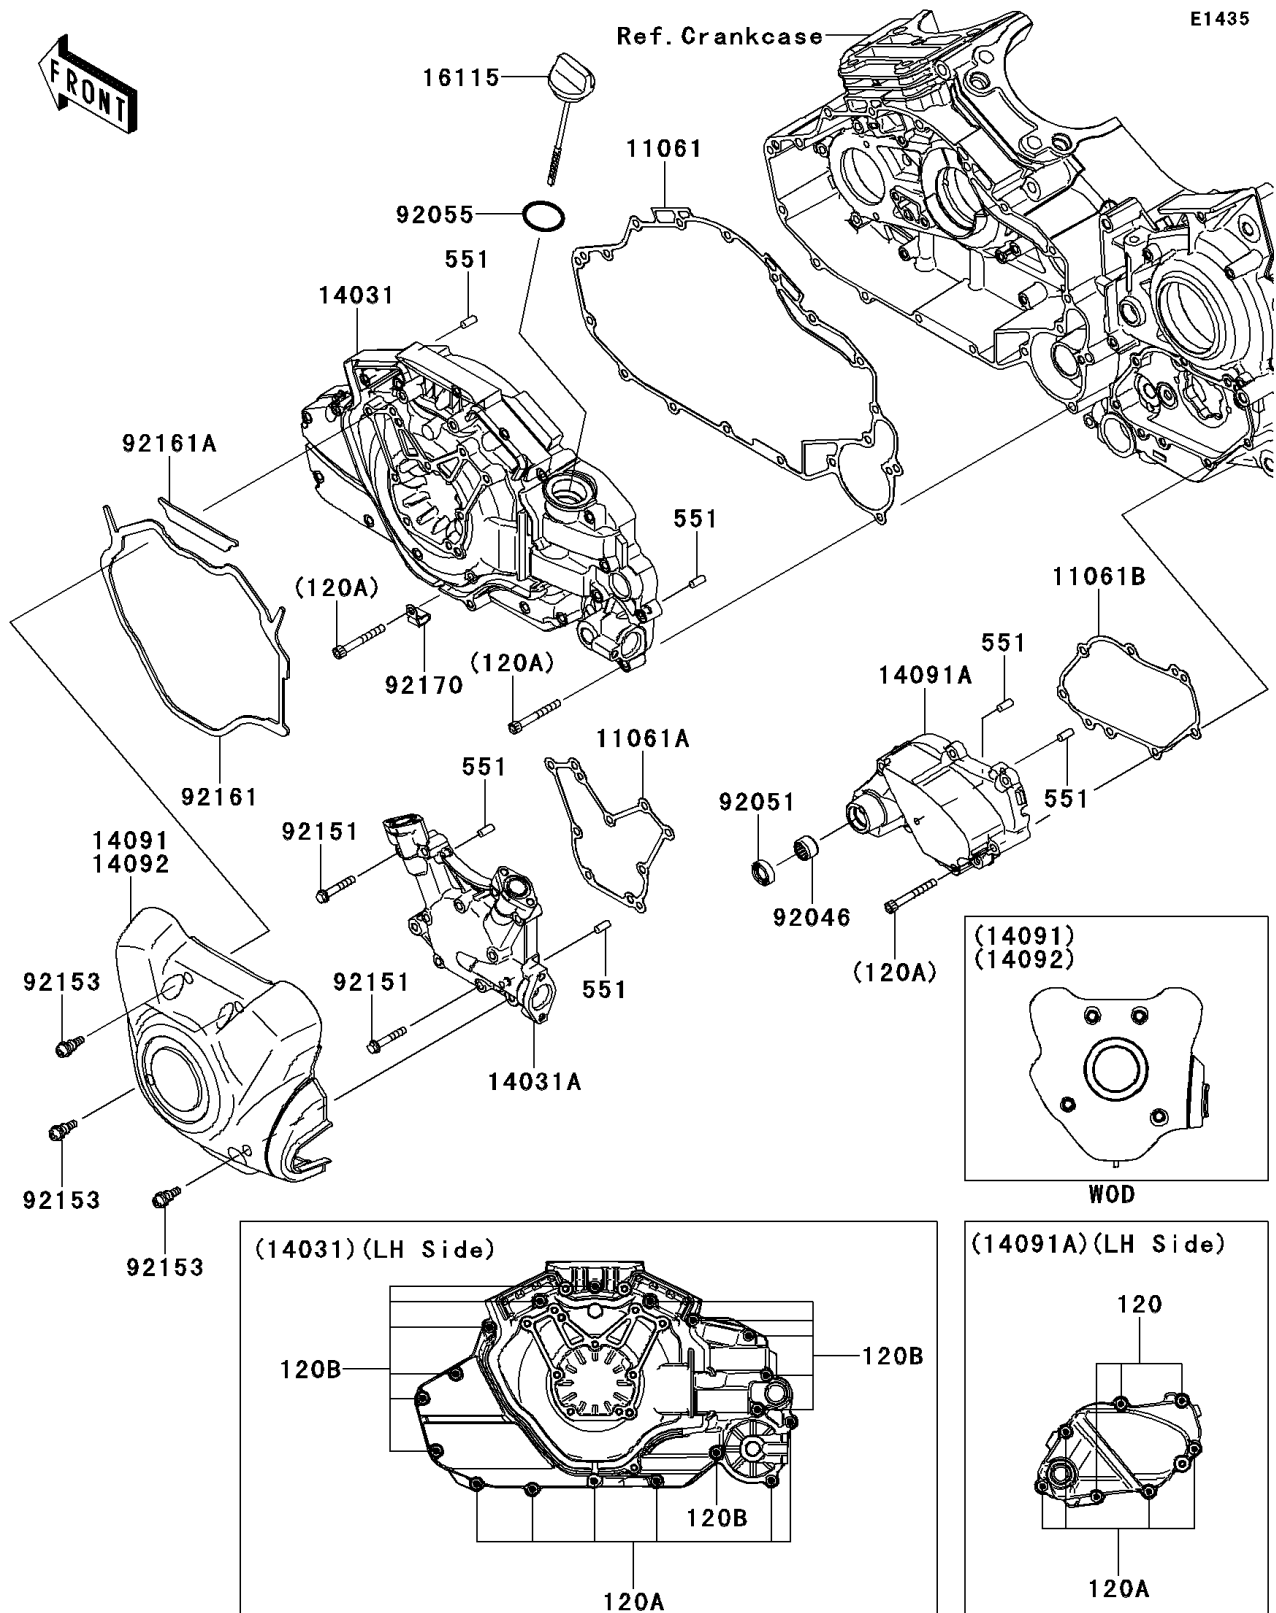

2014 VULCAN® 1700 NOMAD™ ABS

PARTS DIAGRAM Left Engine Cover(s)

2014 VULCAN® 1700 NOMAD™ ABS

Kawasaki
Let the Good Times Roll®

PARTS LIST

Left Engine Cover(s)

ITEM NAME	PART NUMBER	QUANTITY
-----------	-------------	----------
