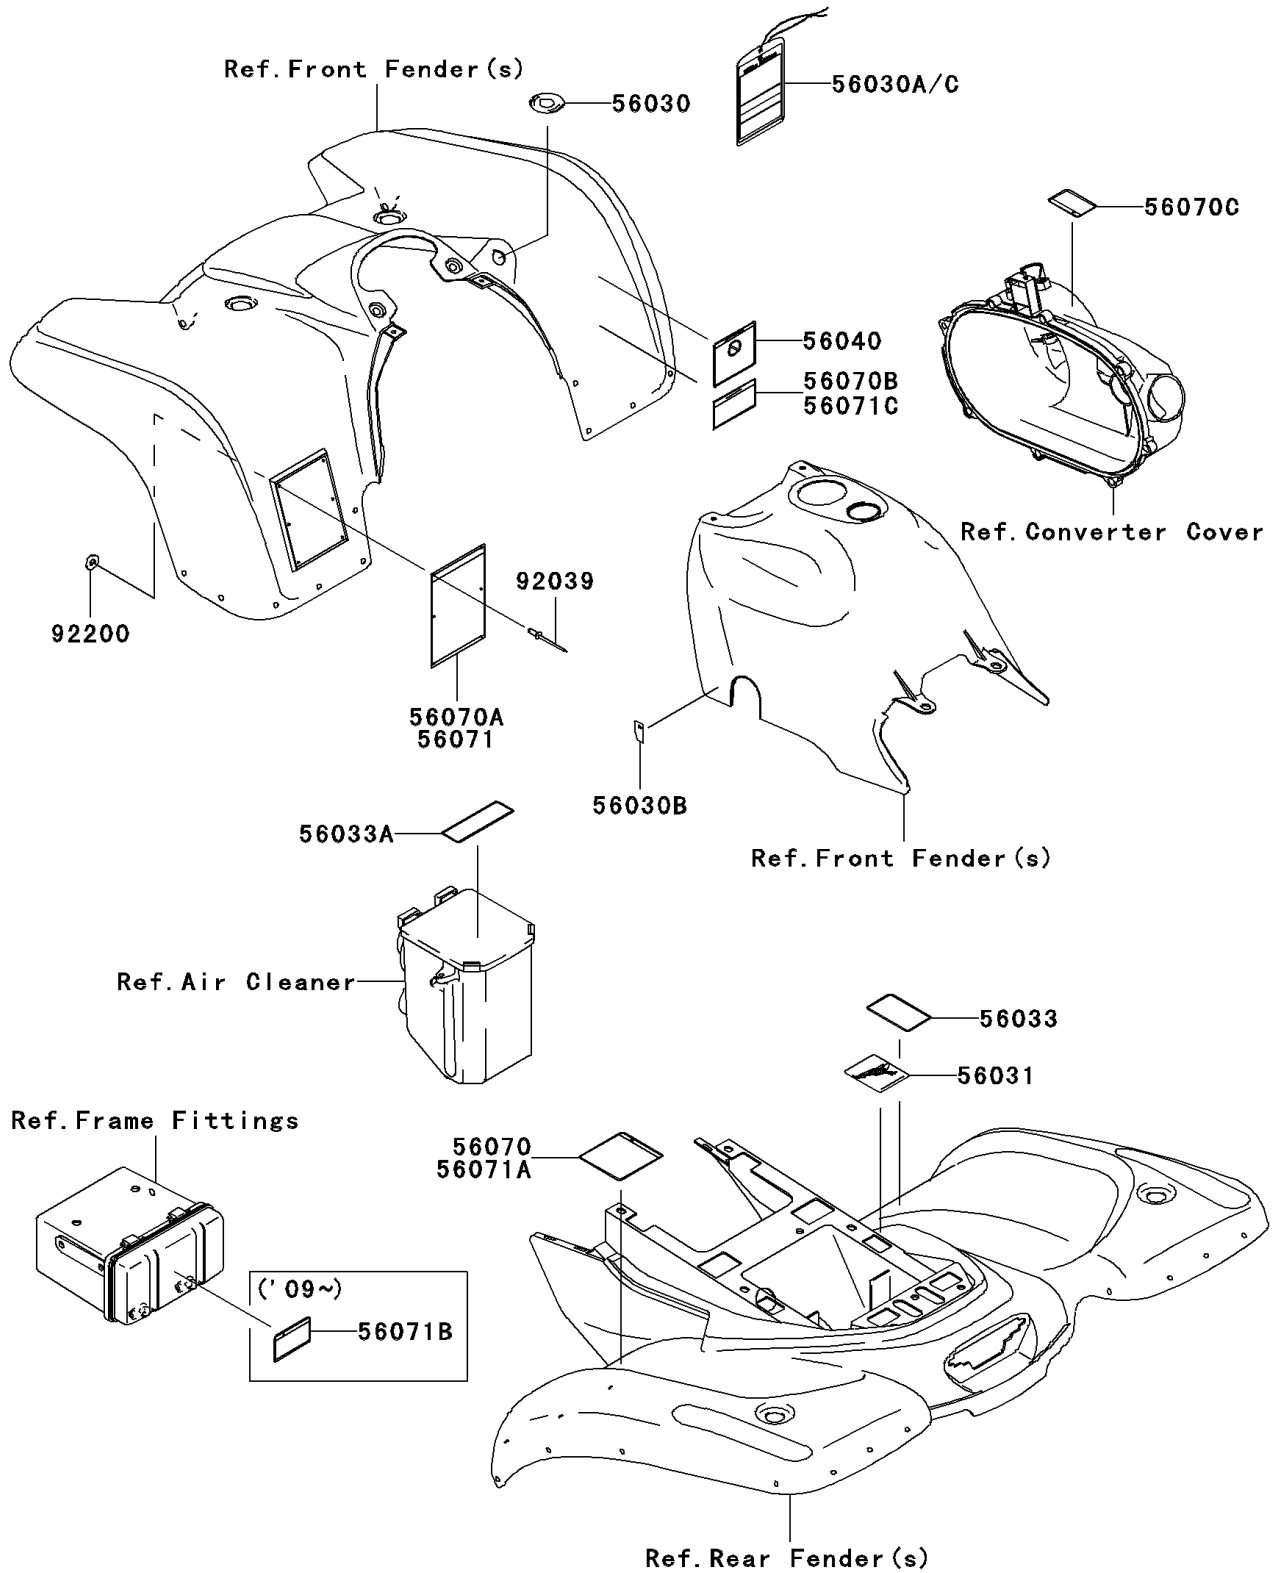

2006 Prairie 360 PARTS DIAGRAM

Labels

F2860

2006 Prairie 360 PARTS LIST

Labels

| ITEM NAME | PART NUMBER | QUANTITY |
|---|-------------|----------|
| LABEL,IGNITION SWITCH (Ref # 56030) | 56030-0014 | 1 |
| LABEL,HANGTAG (Ref # 56030A) | 56030-0047 | 1 |
| LABEL,FUEL TAP (Ref # 56030B) | 56030-0129 | 1 |
| LABEL-MANUAL,BATTERY VENT (Ref # 56031) | 56031-1963 | 1 |
| LABEL-MANUAL,DRIVE BELT INFO (Ref # 56033) | 56033-0001 | 1 |
| LABEL-MANUAL,AIR CLEANER (Ref # 56033A) | 56033-1263 | 1 |
| LABEL-WARNING,UNDER 16 (Ref # 56040) | 56040-1276 | 1 |
| LABEL-WARNING,TIRE&LOAD (Ref # 56070) | 56070-0033 | 1 |
| LABEL-WARNING,SERIOUS INJURY (Ref # 56070A) | 56070-1151 | 1 |
| LABEL-WARNING,SHIFT LEVER (Ref # 56070B) | 56070-1170 | 1 |
| LABEL-WARNING,CVT COVER (Ref # 56070C) | 56070-1269 | 1 |
| RIVET,3.2X8 (Ref # 92039) | 92039-3763 | 6 |
| WASHER,3.5X8X1 (Ref # 92200) | 92200-1251 | 6 |