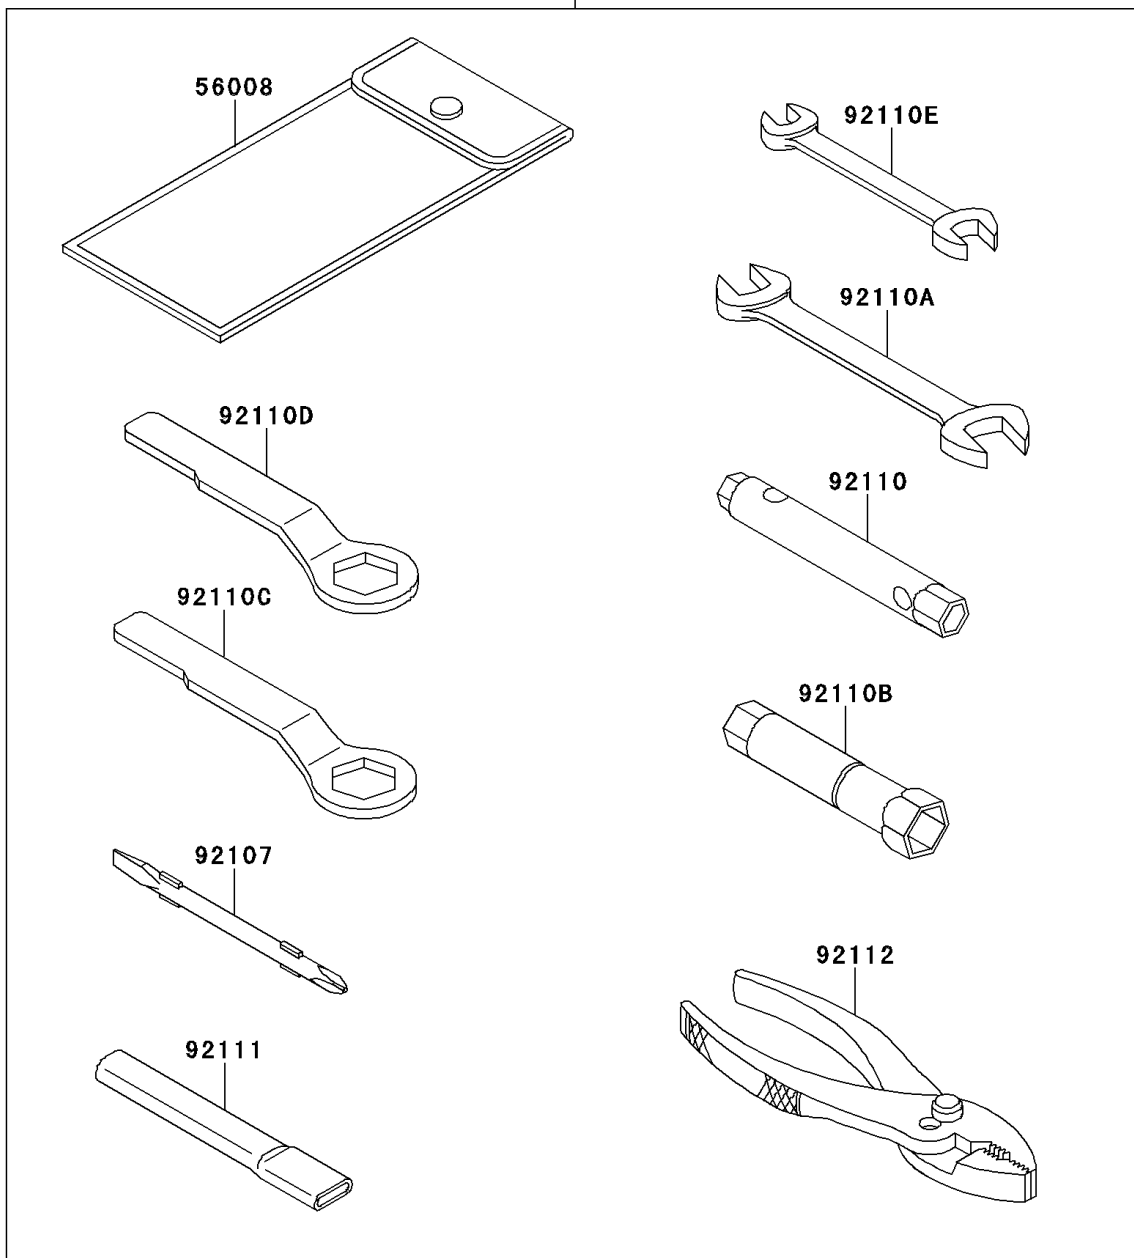

2014 KLX[®] 250S

PARTS DIAGRAM

Owner's Tools

Kawasaki

Let the Good Times Roll[®]

56007

F2810

2014 KLX[®] 250S

PARTS LIST

Owner's Tools

ITEM NAME	PART NUMBER	QUANTITY
TOOL-KIT (Ref # 56007)	56007-0109	1
BAG,TOOL (Ref # 56008)	56008-0036	1
GASKET-LIQUID,TB1211,WHITE (Ref # 56019)	56019-120	1
GASKET-LIQUID,TB1211F,CLEAR (Ref # 92104)	92104-0004	1
GASKET-LIQUID,TB1216B,BLACK (Ref # 92104A)	92104-1064	1
TOOL-DRIVER,#2PHILLIPS&SLOT (Ref # 92107)	92107-0019	1
TOOL-WRENCH,BOX,8X10 (Ref # 92110)	92110-0049	1
TOOL-WRENCH,OPEN END,14X17 (Ref # 92110A)	92110-0057	1
TOOL-WRENCH,BOX,16MM (Ref # 92110B)	92110-0063	1
TOOL-WRENCH,BOX END,22MM (Ref # 92110C)	92110-0064	1
TOOL-WRENCH,BOX END,27MM (Ref # 92110D)	92110-0065	1
TOOL-WRENCH,OPEN END,10X12 (Ref # 92110E)	92110-0564	1
TOOL-BAR,WRENCH (Ref # 92111)	92111-0008	1
TOOL-PLIERS (Ref # 92112)	92112-0007	1