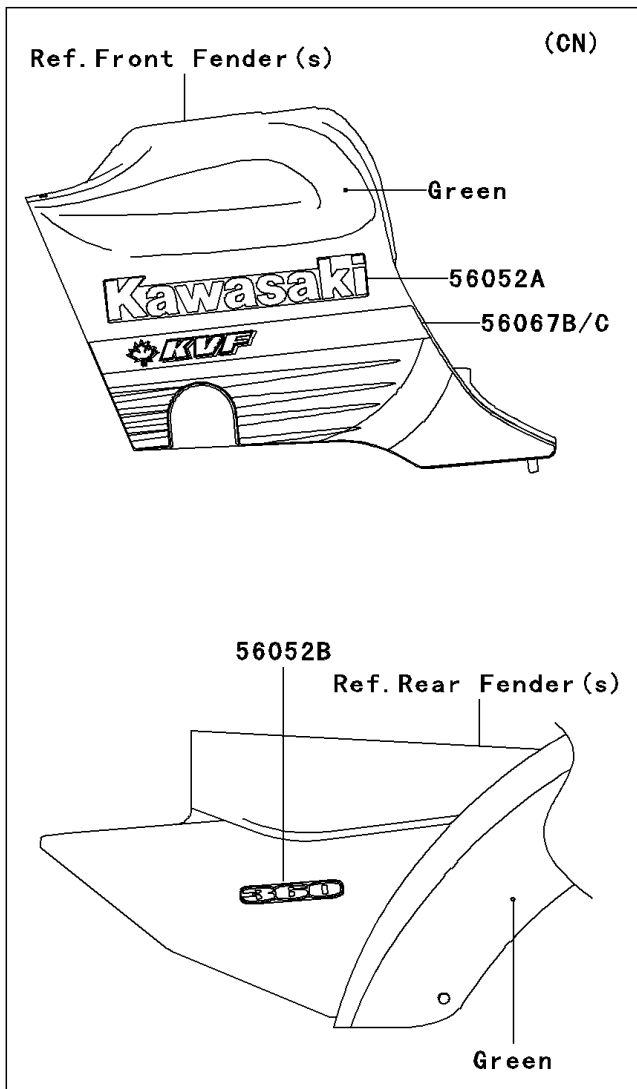

2006 Prairie 360 4X4 PARTS DIAGRAM

Decals(Green)(A6F)

F2861A

2006 Prairie 360 4X4 PARTS LIST

Decals(Green)(A6F)

ITEM NAME	PART NUMBER	QUANTITY
MARK,FR FENDER,4X4 (Ref # 56052)	56052-0544	1
MARK,FUEL TANK COVER,KAWASAKI (Ref # 56052A)	56052-0683	2
MARK,RR FENDER,360 (Ref # 56052B)	56052-0685	2
PATTERN,FUEL TANK COVER,LH (Ref # 56067)	56067-0235	1
PATTERN,FUEL TANK COVER,RH (Ref # 56067A)	56067-0236	1
PATTERN,FUEL TANK COVER,LH (Ref # 56067B)	56067-0239	1
PATTERN,FUEL TANK COVER,RH (Ref # 56067C)	56067-0240	1