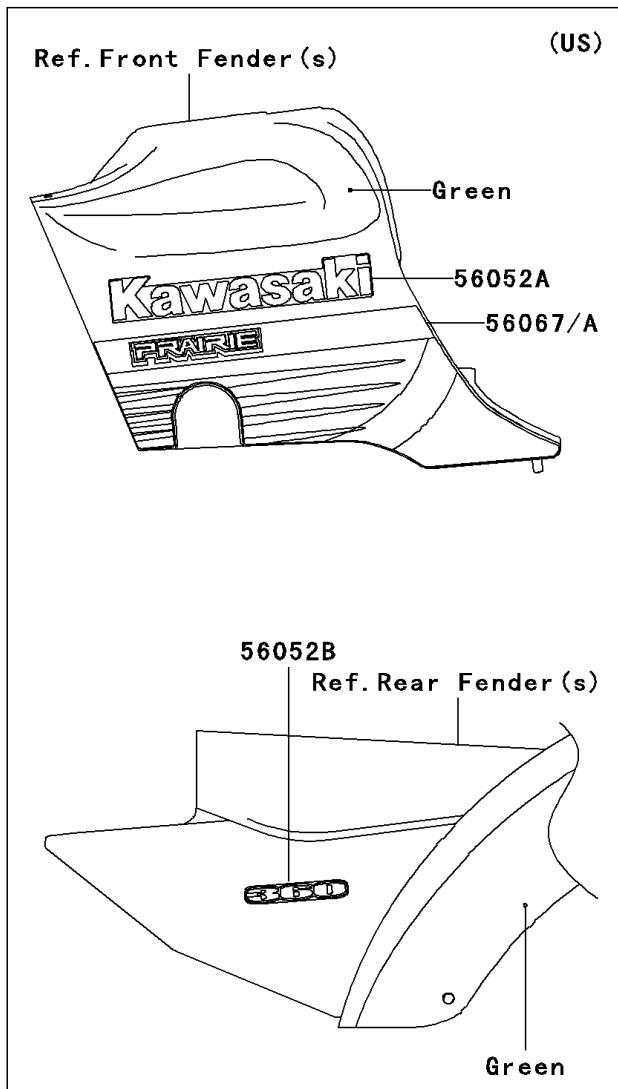

2006 Prairie 360 4X4 PARTS DIAGRAM

Decals(Green)(A6F)

F2861A

2006 Prairie 360 4X4 PARTS LIST

Decals(Green)(A6F)

ITEM NAME	PART NUMBER	QUANTITY
MARK,FR FENDER,4X4 (Ref # 56052)	56052-0544	1
MARK,FUEL TANK COVER,KAWASAKI (Ref # 56052A)	56052-0683	2
MARK,RR FENDER,360 (Ref # 56052B)	56052-0685	2
PATTERN,FUEL TANK COVER,LH (Ref # 56067)	56067-0235	1
PATTERN,FUEL TANK COVER,RH (Ref # 56067A)	56067-0236	1
PATTERN,FUEL TANK COVER,LH (Ref # 56067B)	56067-0239	1
PATTERN,FUEL TANK COVER,RH (Ref # 56067C)	56067-0240	1