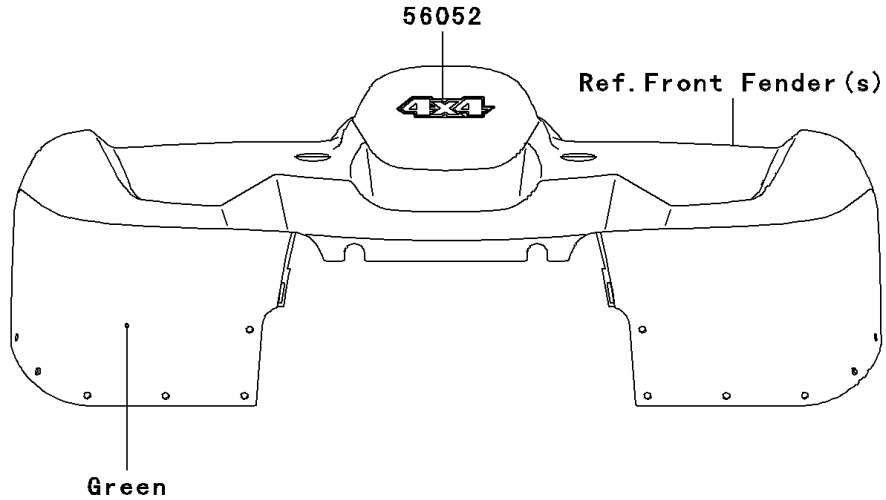

2006 Prairie 360 4X4 PARTS DIAGRAM

Decals(Green)(A6F)

F2861A

2006 Prairie 360 4X4 PARTS LIST

Decals(Green)(A6F)

ITEM NAME	PART NUMBER	QUANTITY
MARK,FR FENDER,4X4 (Ref # 56052)	56052-0544	1
MARK,FUEL TANK COVER,KAWASAKI (Ref # 56052A)	56052-0683	2
MARK,RR FENDER,360 (Ref # 56052B)	56052-0685	2
PATTERN,FUEL TANK COVER,LH (Ref # 56067)	56067-0235	1
PATTERN,FUEL TANK COVER,RH (Ref # 56067A)	56067-0236	1
PATTERN,FUEL TANK COVER,LH (Ref # 56067B)	56067-0239	1
PATTERN,FUEL TANK COVER,RH (Ref # 56067C)	56067-0240	1