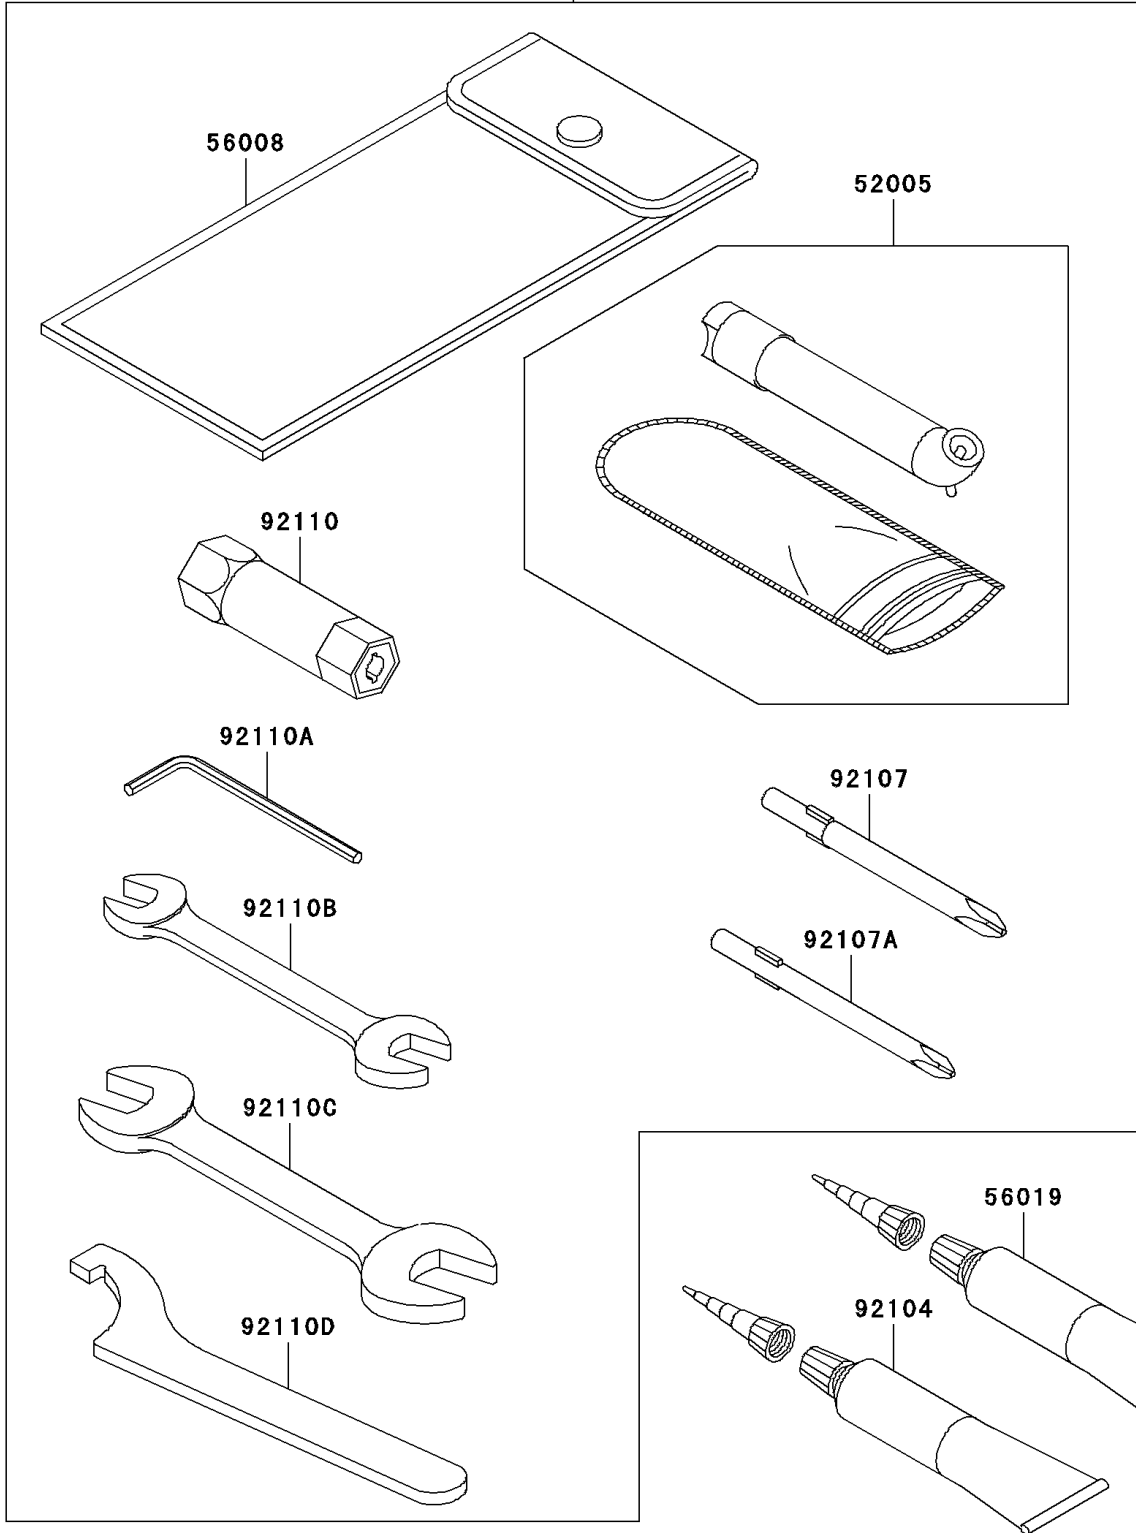

# 2006 Prairie 360 4X4 PARTS DIAGRAM

Owner's Tools

56007

F2810

## 2006 Prairie 360 4X4 PARTS LIST

### Owner's Tools

ITEM NAME	PART NUMBER	QUANTITY
GAUGE,AIR (Ref # 52005)	52005-1082	1
TOOL-KIT (Ref # 56007)	56007-1497	1
BAG,TOOL (Ref # 56008)	56008-1007	1
GASKET-LIQUID,TB1211,WHITE (Ref # 56019)	56019-120	1
GASKET-LIQUID,TB1215,GRAY (Ref # 92104)	92104-1065	1
TOOL-DRIVER,#3PHILLIPS (Ref # 92107)	92107-005	1
TOOL-DRIVER,#2PHILLIPS (Ref # 92107A)	92107-1053	1
TOOL-WRENCH,BOX,18MM (Ref # 92110)	92110-1109	1
TOOL-WRENCH,ALLEN,3MM (Ref # 92110A)	92110-1140	1
TOOL-WRENCH,OPEN END,10X12 (Ref # 92110B)	92110-1152	1
TOOL-WRENCH,OPEN END,14X17 (Ref # 92110C)	92110-1153	1
TOOL-WRENCH,HOOK (Ref # 92110D)	92110-1173	1