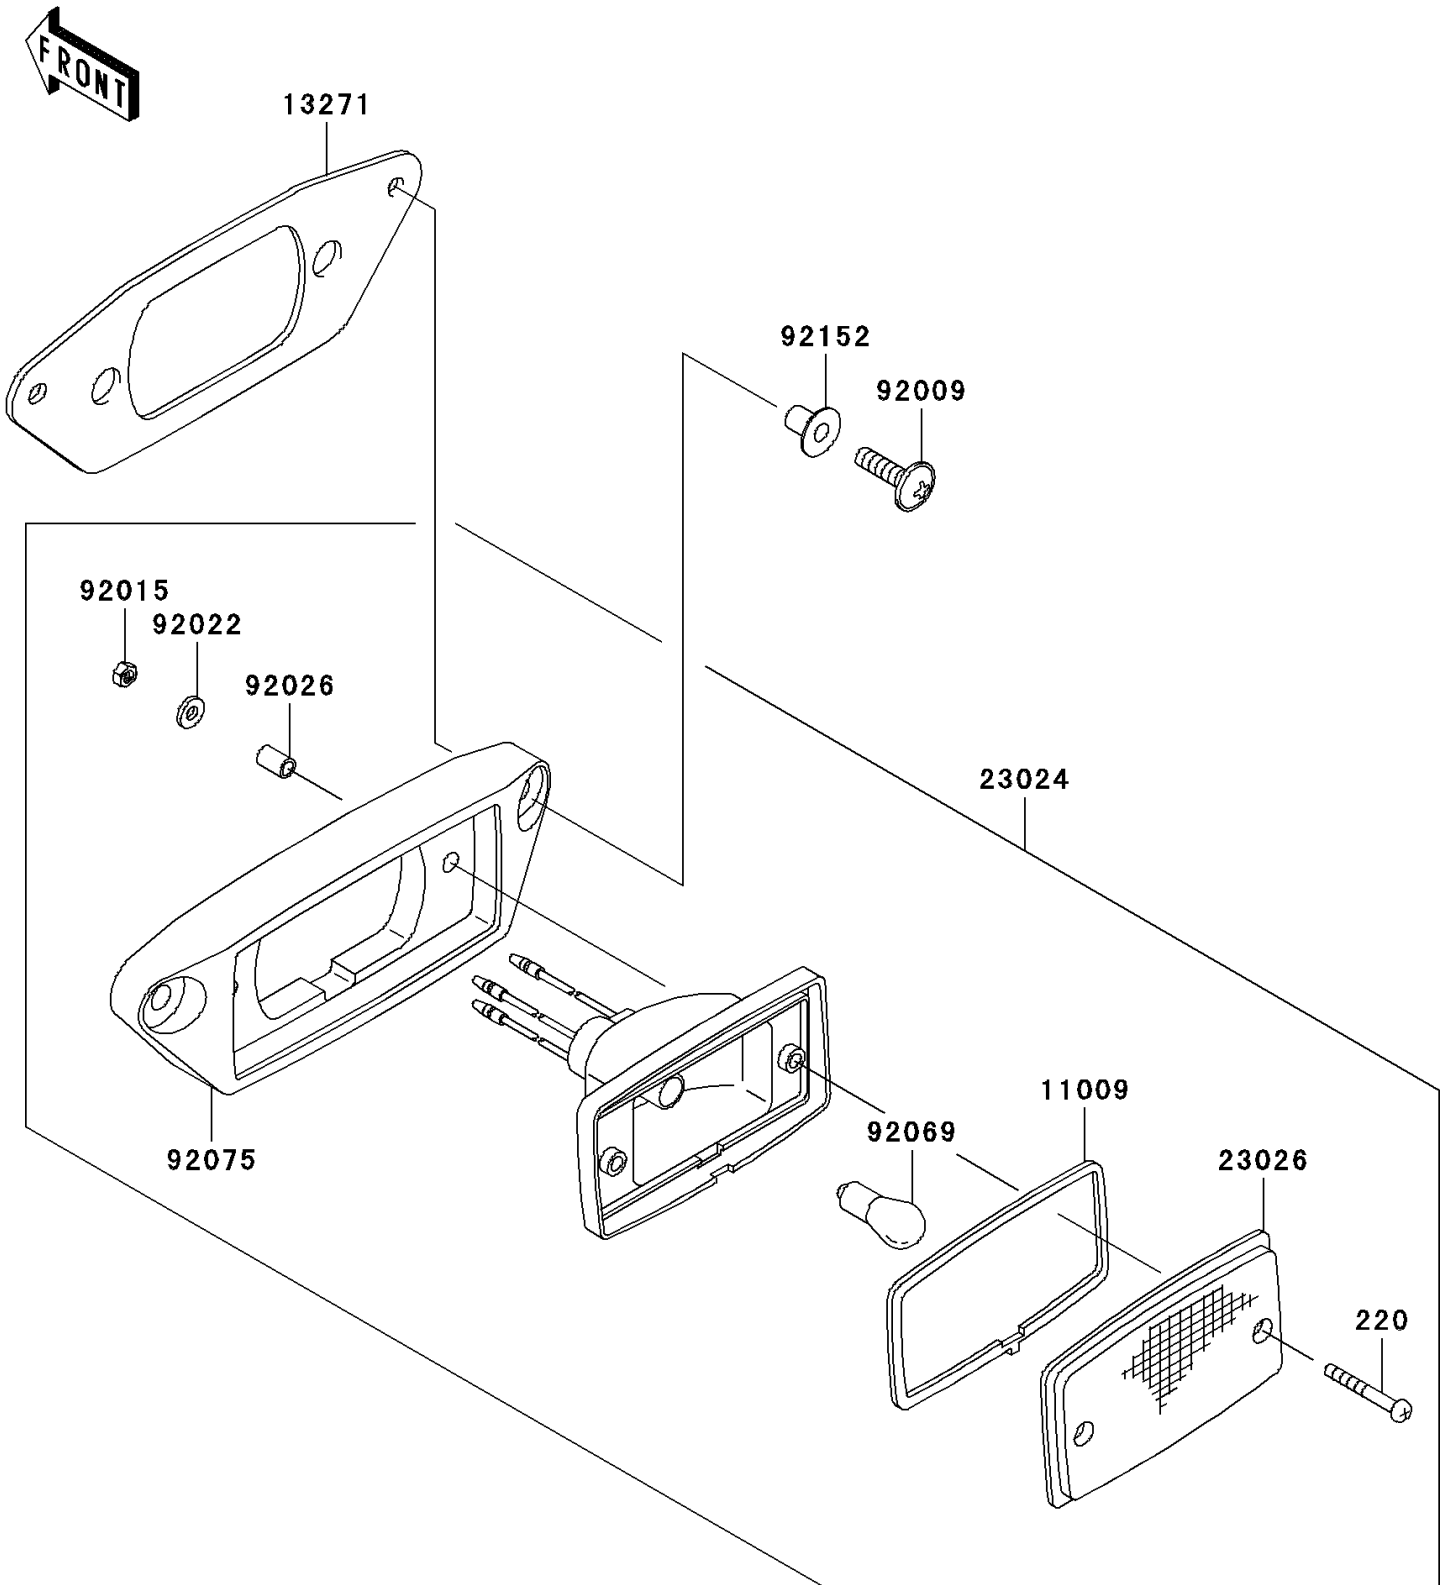

## 2010 Prairie® 360 4X4 PARTS DIAGRAM

Taillight(s)

F2720

## 2010 Prairie® 360 4X4 PARTS LIST

Taillight(s)

ITEM NAME	PART NUMBER	QUANTITY
SCREW-PAN-CROS,4X30 (Ref # 220)	220AB0430	1
GASKET,TAIL LAMP (Ref # 11009)	11009-4004	1
PLATE,TAIL LAMP (Ref # 13271)	13271-0033	1
LAMP-ASSY-TAIL (Ref # 23024)	23024-0001	1
LENS,TAIL LAMP (Ref # 23026)	23026-1239	1
SCREW,6X22,BLACK (Ref # 92009)	92009-1256	1
NUT,4MM (Ref # 92015)	92015-1550	1
WASHER,PLAIN,4MM (Ref # 92022)	92022-1762	1
SPACER,4.5X6.5X10 (Ref # 92026)	92026-1261	1
BULB,12V 18/5W (Ref # 92069)	92069-1089	1
DAMPER,TAIL LAMP (Ref # 92075)	92075-1782	1
COLLAR (Ref # 92152)	92152-0015	1