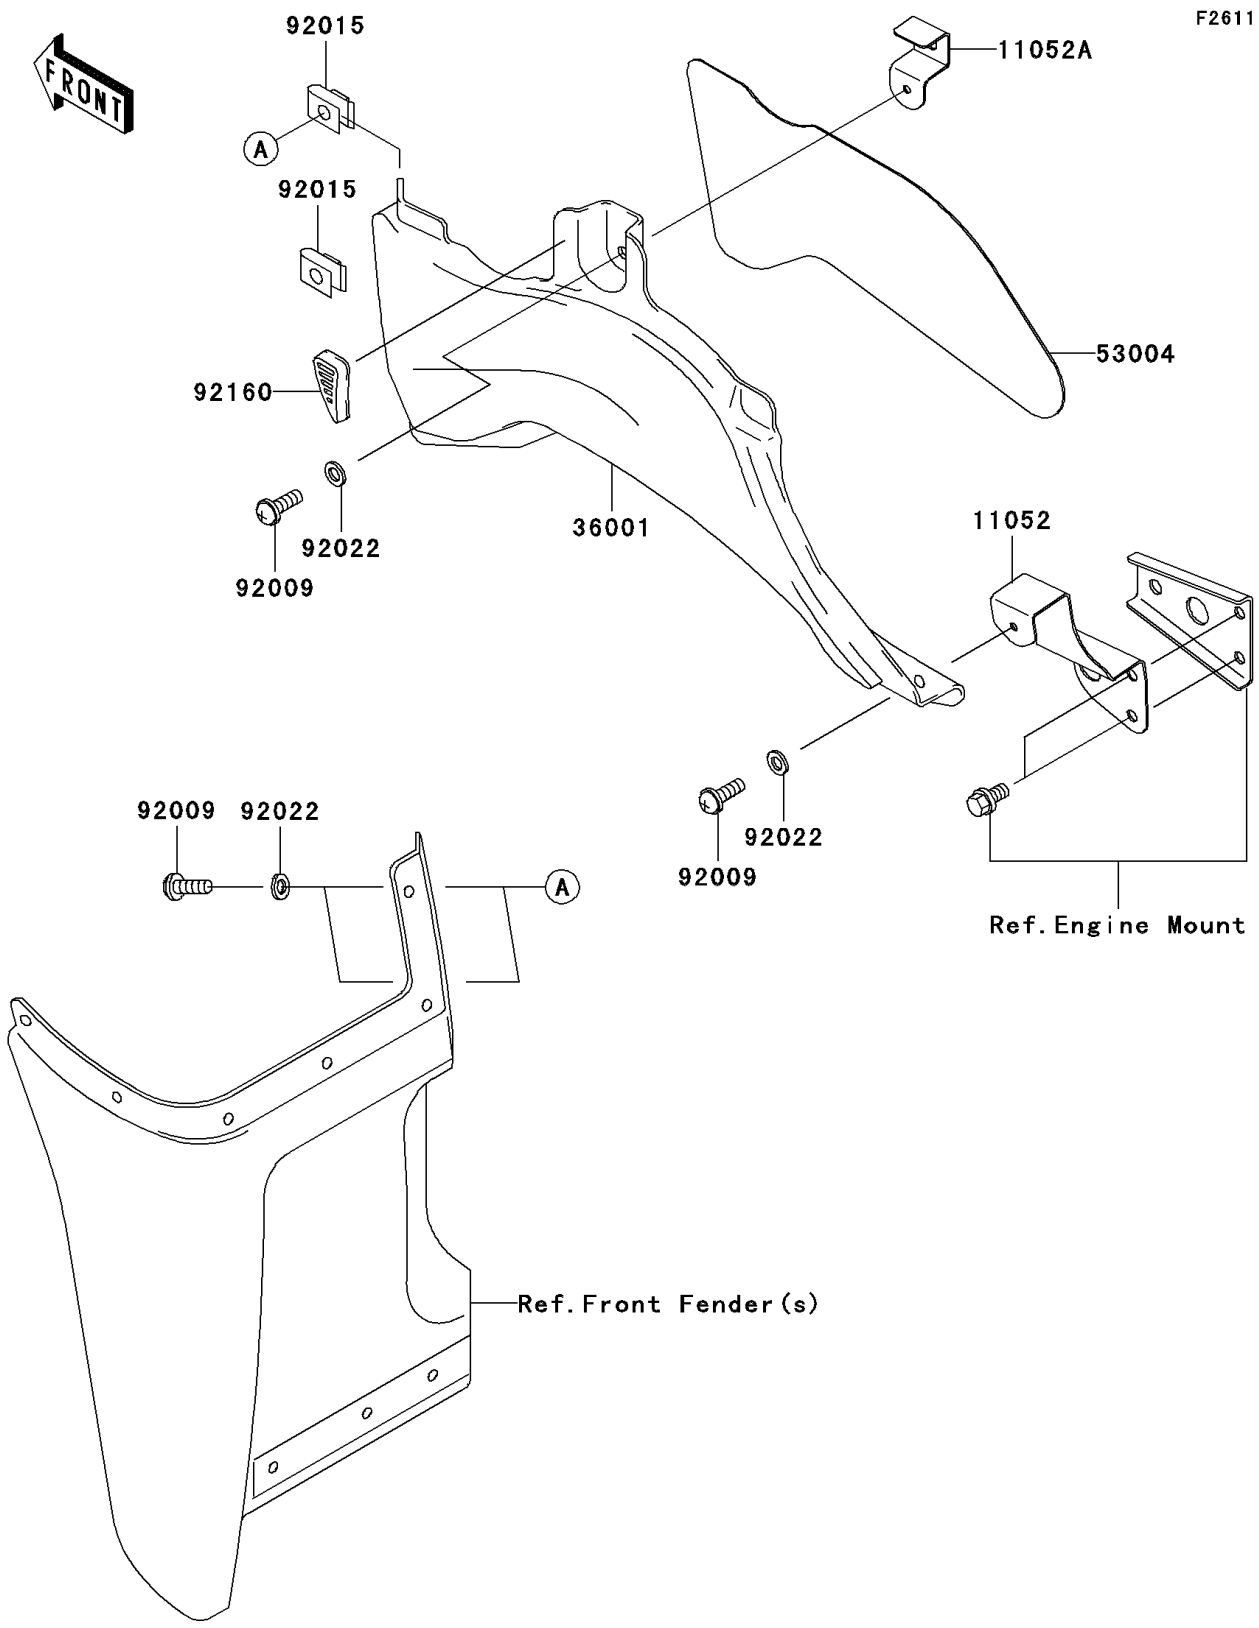

2006 Prairie 360 4X4 PARTS DIAGRAM

Side Covers

2006 Prairie 360 4X4 PARTS LIST

Side Covers

ITEM NAME	PART NUMBER	QUANTITY
BRACKET,EXHAUST PIPE COVER,LWR (Ref # 11052)	11052-1807	1
BRACKET,EXHAUST PIPE COVER,UPP (Ref # 11052A)	11052-1810	1
COVER-SIDE,EXHAUST PIPE (Ref # 36001)	36001-1678	1
MAT,EXHAUST PIPE COVER (Ref # 53004)	53004-1175	1
SCREW,6X16 (Ref # 92009)	92009-1621	4
NUT (Ref # 92015)	92015-1248	2
WASHER,6.5X20X1.6,BLACK (Ref # 92022)	92022-1346	4
DAMPER (Ref # 92160)	92160-1946	1