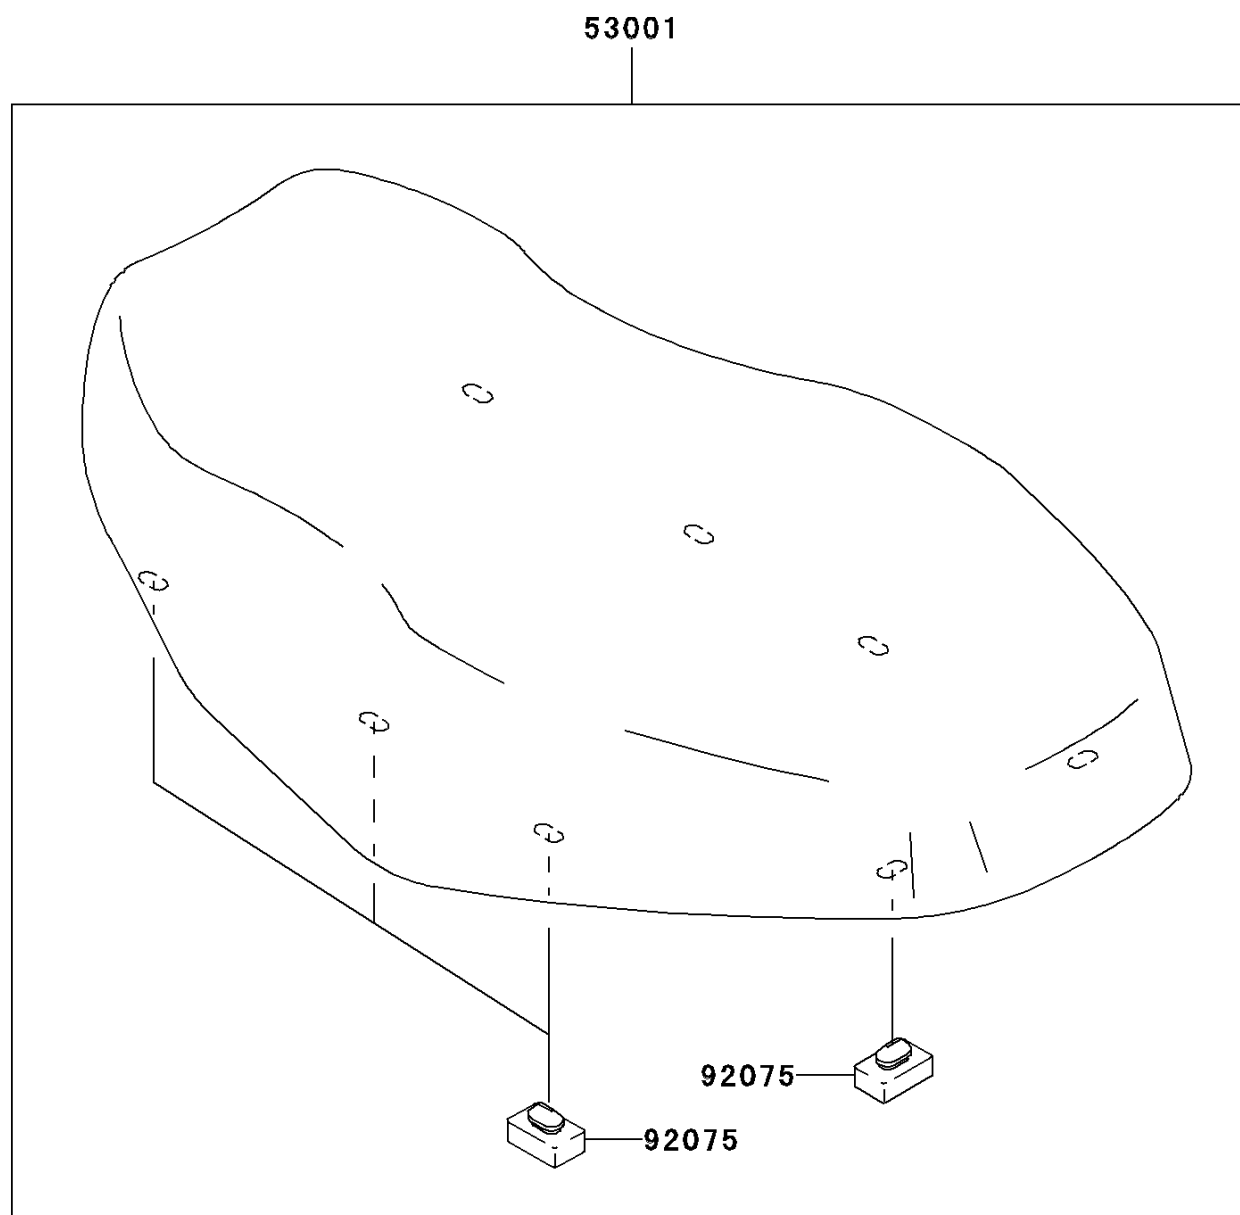

## PARTS DIAGRAM

### Seat

F2510

## PARTS LIST

### Seat

ITEM NAME	PART NUMBER	QUANTITY
SEAT-ASSY,BLACK (Ref # 53001)	53001-7503-MA	1
DAMPER (Ref # 92075)	92075-099	8