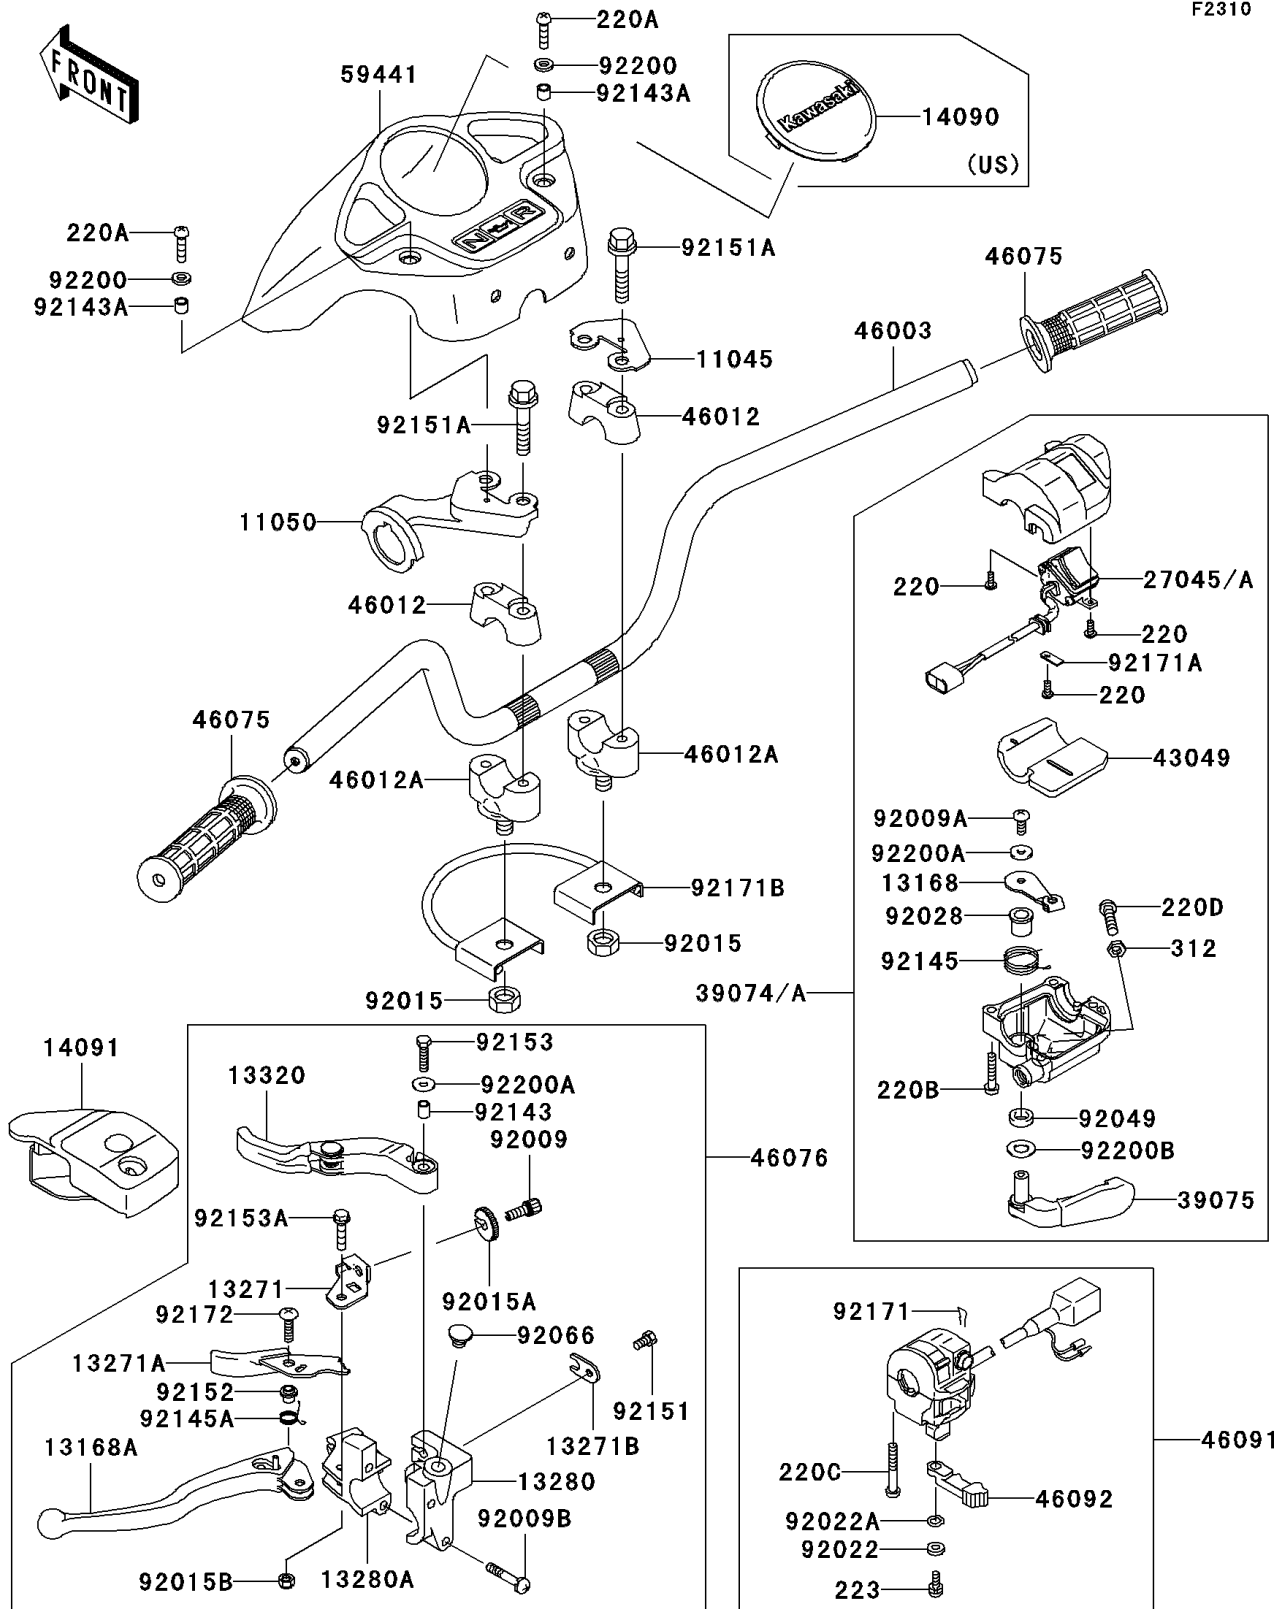

2010 Prairie® 360 4X4 PARTS DIAGRAM

Handlebar

F2310