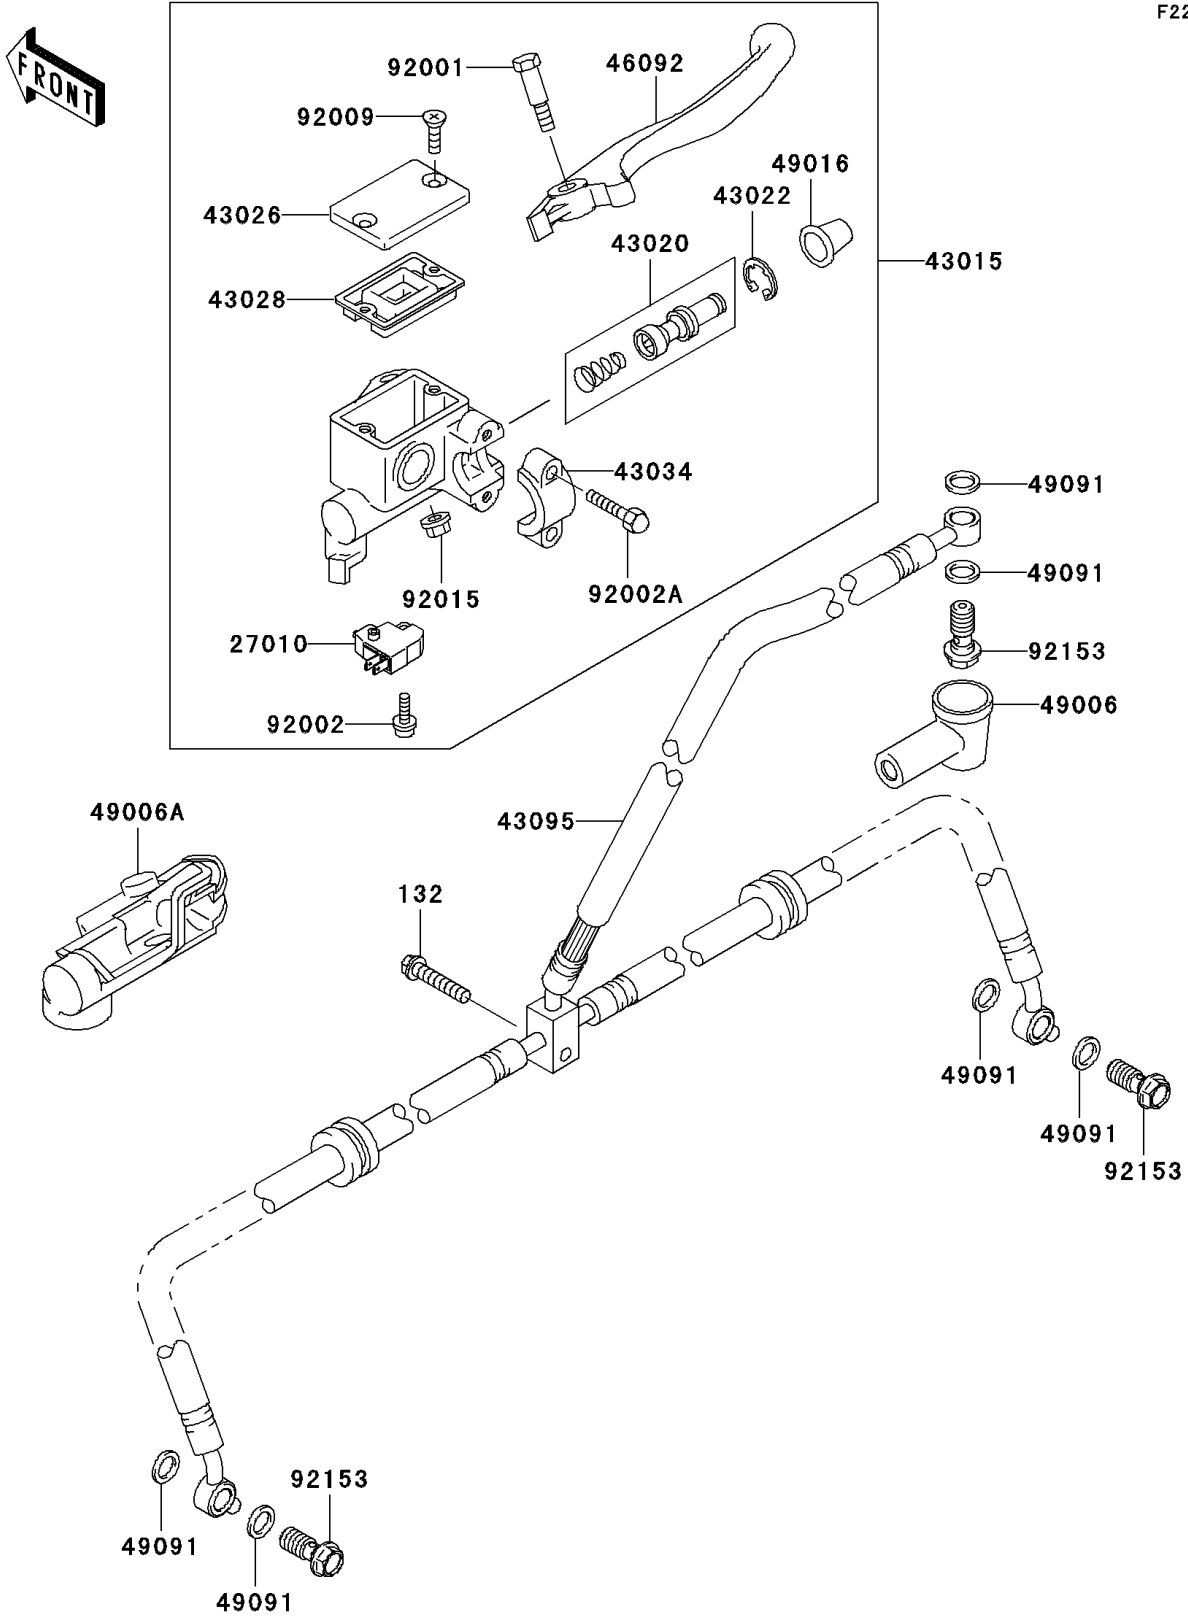

2006 Prairie 360 4X4 PARTS DIAGRAM

Front Master Cylinder

F2291