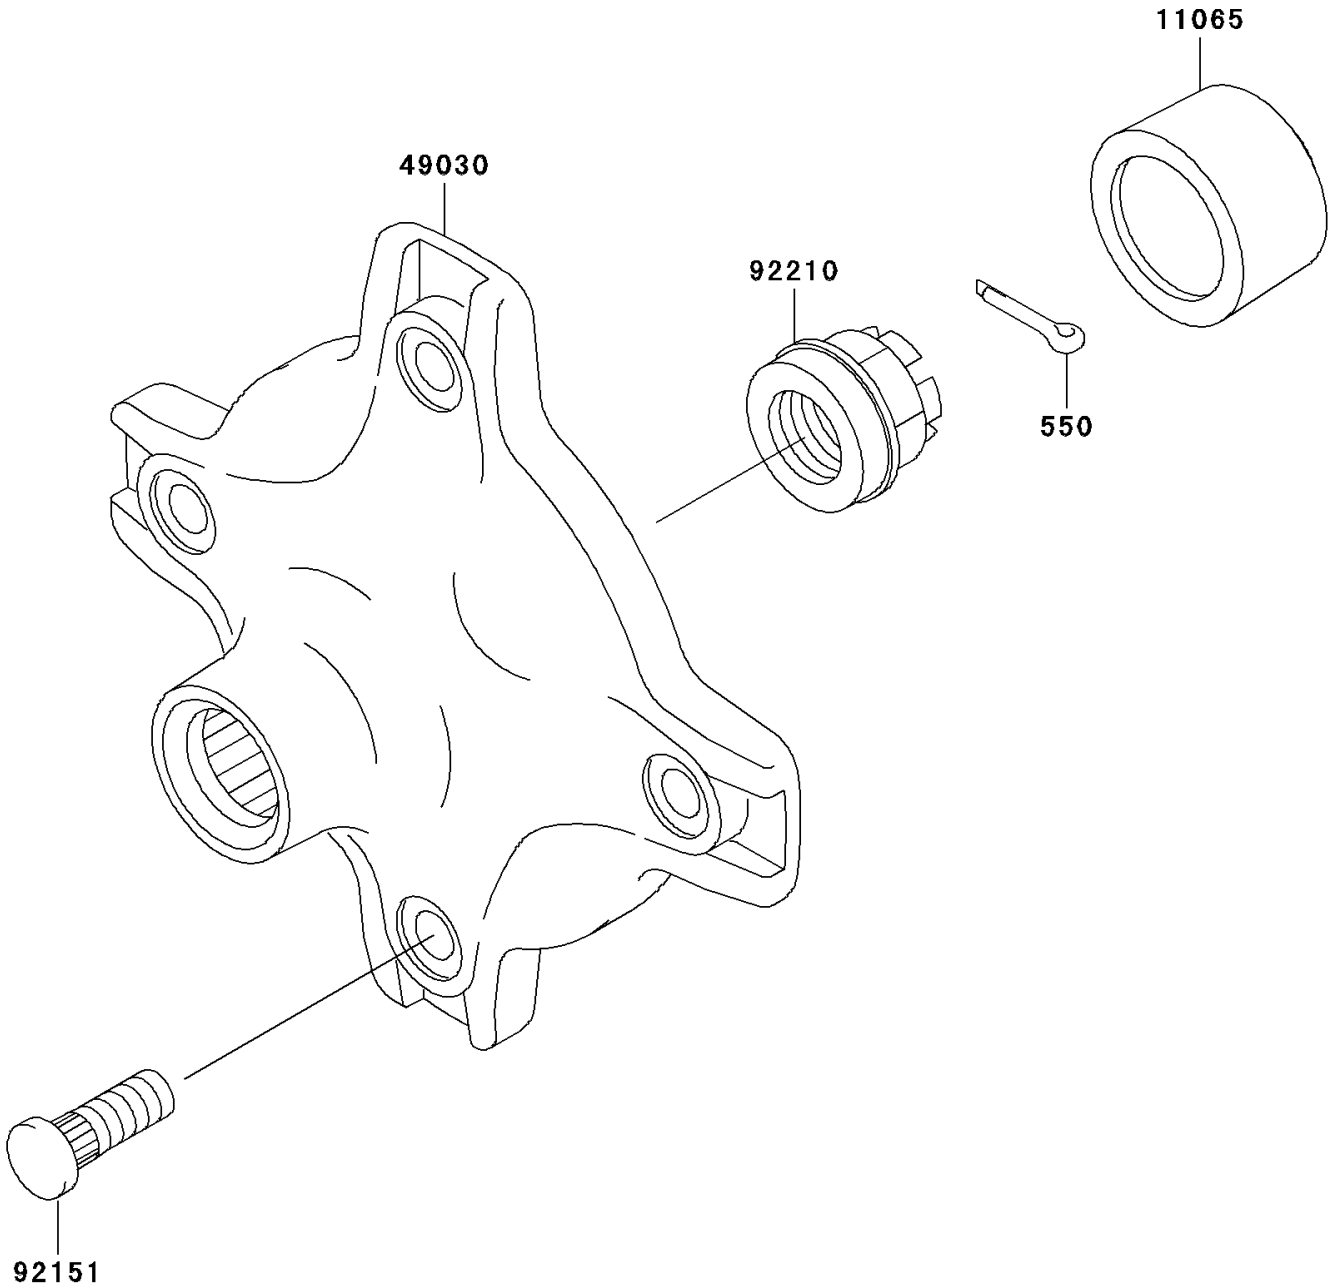

2010 Prairie® 360 4X4 PARTS DIAGRAM

Rear Hub

F2240

2010 Prairie® 360 4X4 PARTS LIST

Rear Hub

ITEM NAME	PART NUMBER	QUANTITY
PIN-COTTER,4.0X25 (Ref # 550)	550AA4025	1
CAP,WHEEL (Ref # 11065)	11065-1153	1
HUB,RR (Ref # 49030)	49030-7507	1
BOLT,10X29.5 (Ref # 92151)	92151-1392	1
NUT,CASTLE,20MM (Ref # 92210)	92210-1381	1