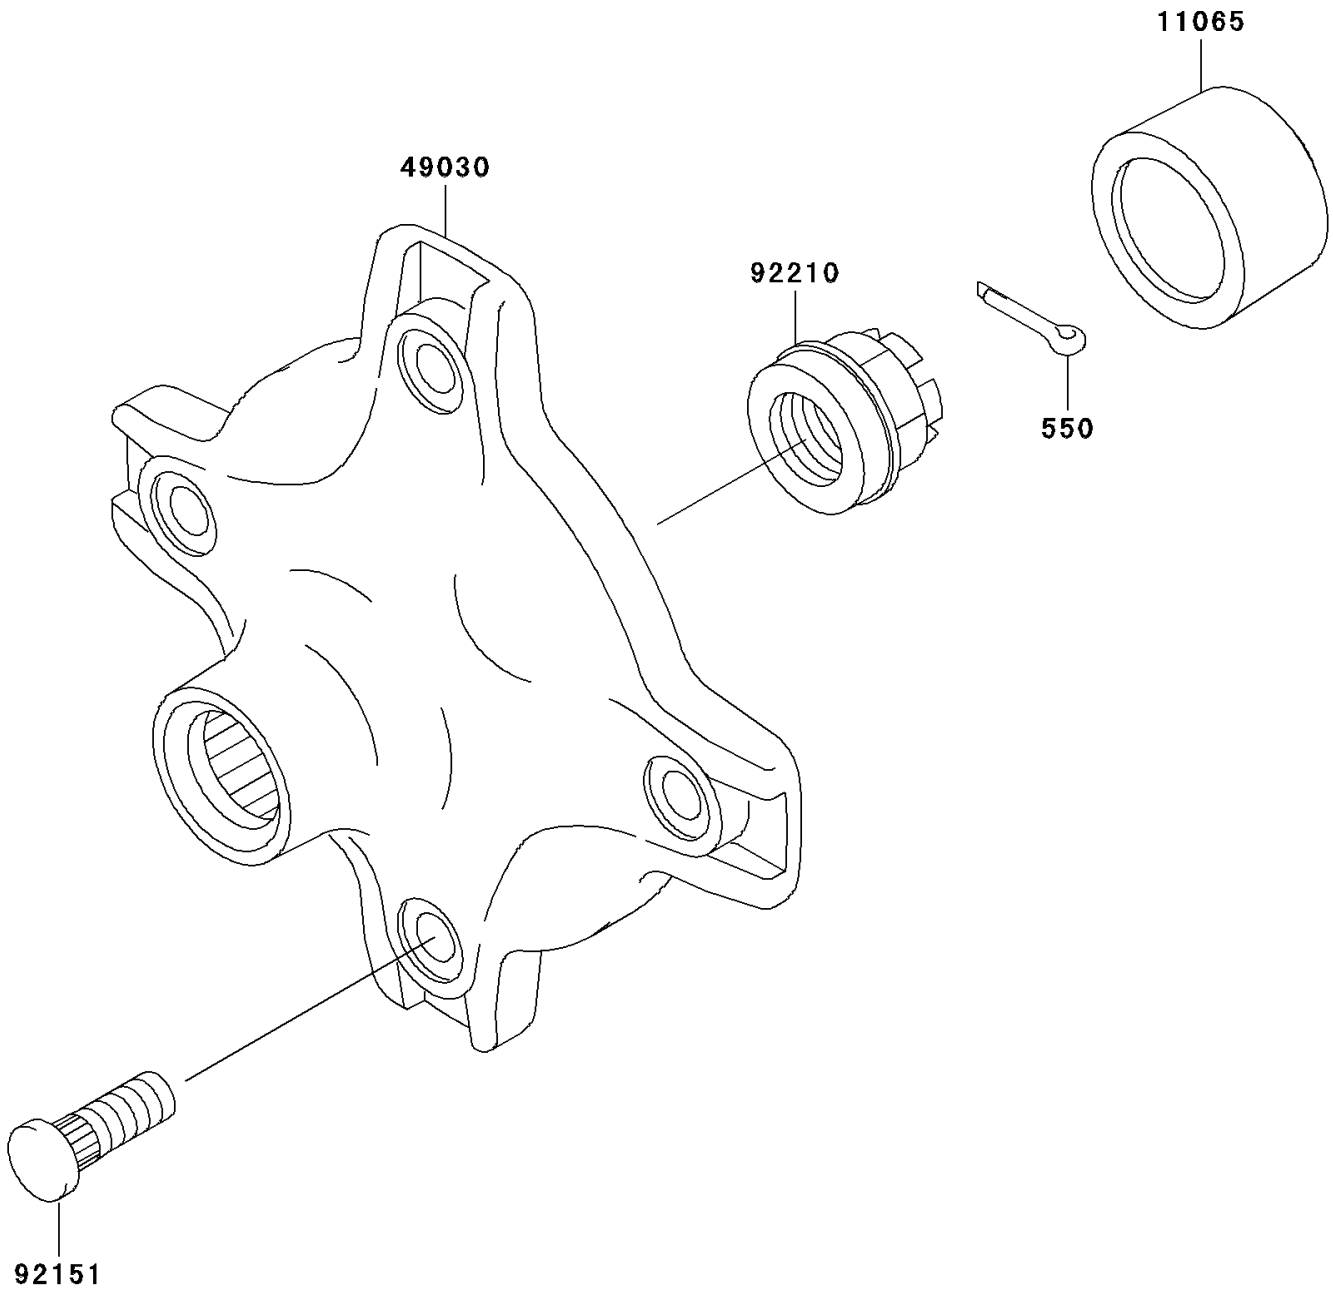

# 2006 Prairie 360 4X4 PARTS DIAGRAM

Rear Hub

F2240

## 2006 Prairie 360 4X4 PARTS LIST

### Rear Hub

ITEM NAME	PART NUMBER	QUANTITY
PIN-COTTER,4.0X25 (Ref # 550)	550AA4025	2
CAP,WHEEL (Ref # 11065)	11065-1153	2
HUB,RR (Ref # 49030)	49030-7507	2
BOLT,10X29.5 (Ref # 92151)	92151-1392	8
NUT,CASTLE,20MM (Ref # 92210)	92210-1381	2