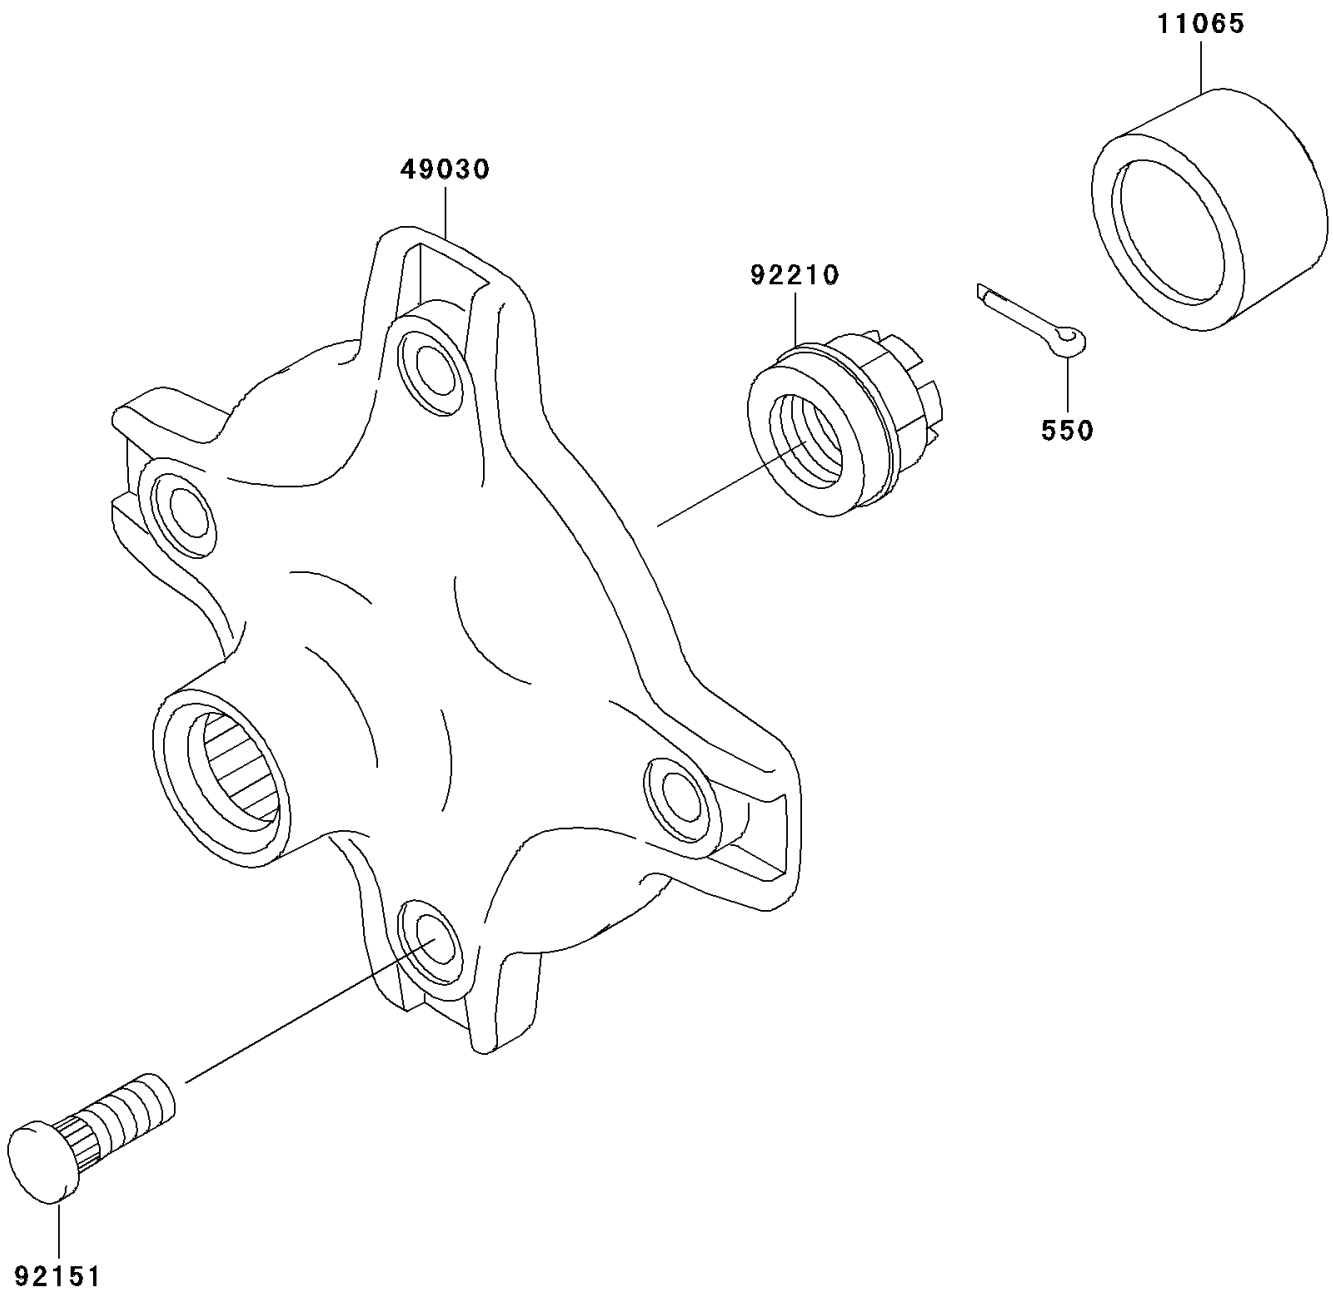

2006 Prairie 360 4X4 PARTS DIAGRAM

Rear Hub

F2240

2006 Prairie 360 4X4 PARTS LIST

Rear Hub

ITEM NAME	PART NUMBER	QUANTITY
PIN-COTTER,4.0X25 (Ref # 550)	550AA4025	2
CAP,WHEEL (Ref # 11065)	11065-1153	2
HUB,RR (Ref # 49030)	49030-7507	2
BOLT,10X29.5 (Ref # 92151)	92151-1392	8
NUT,CASTLE,20MM (Ref # 92210)	92210-1381	2