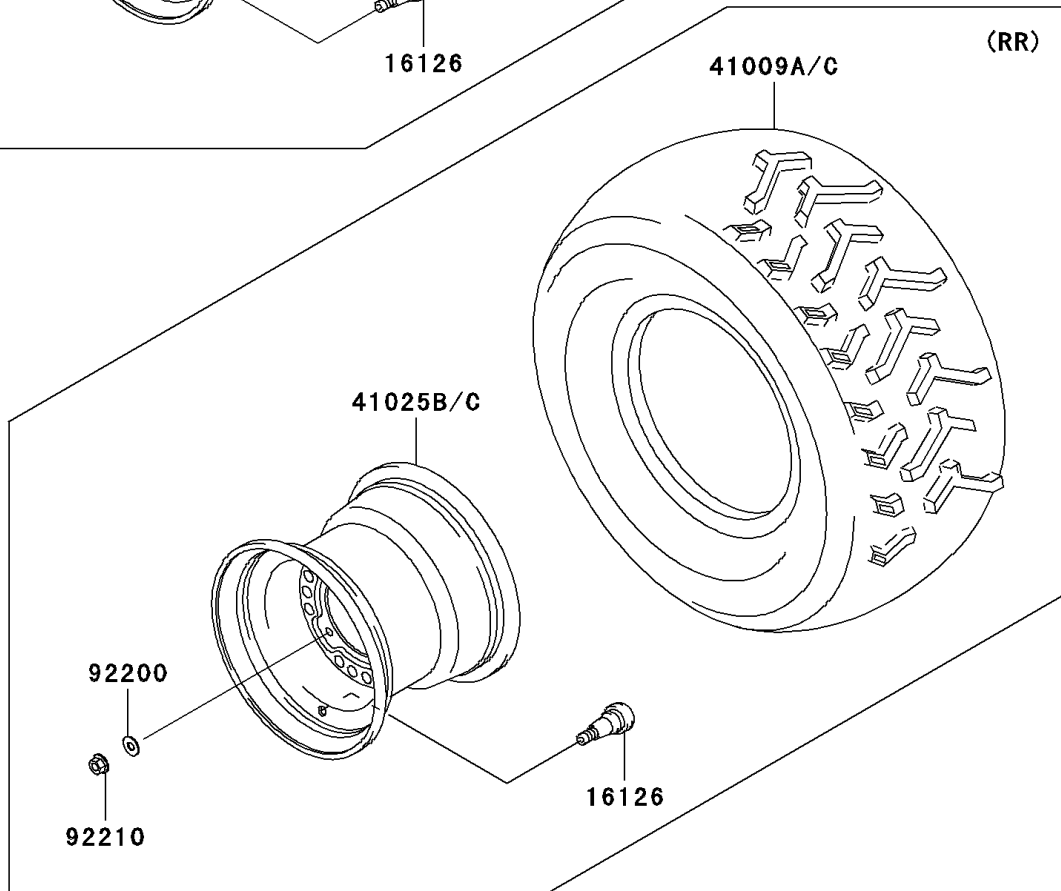

2006 Prairie 360 4X4 PARTS DIAGRAM

Wheels/Tires

F2210

2006 Prairie 360 4X4 PARTS LIST

Wheels/Tires

ITEM NAME	PART NUMBER	QUANTITY
VALVE (Ref # 16126)	16126-4001	4
TIRE,FR,AT25X8-12,KT121D (Ref # 41009)	41009-0179	2
TIRE,RR,AT25X10-12,KT405H (Ref # 41009A)	41009-0180	2
RIM,FR,12X6.0,M.GRAYSTONE (Ref # 41025)	41025-1313-379	2
RIM,RR,12X7.5AT,M.GRAYSTONE (Ref # 41025B)	41025-7502-379	2
WASHER,10.5X25X1.6 (Ref # 92200)	92200-1595	16
NUT,FLANGED,10MM (Ref # 92210)	92210-1325	16