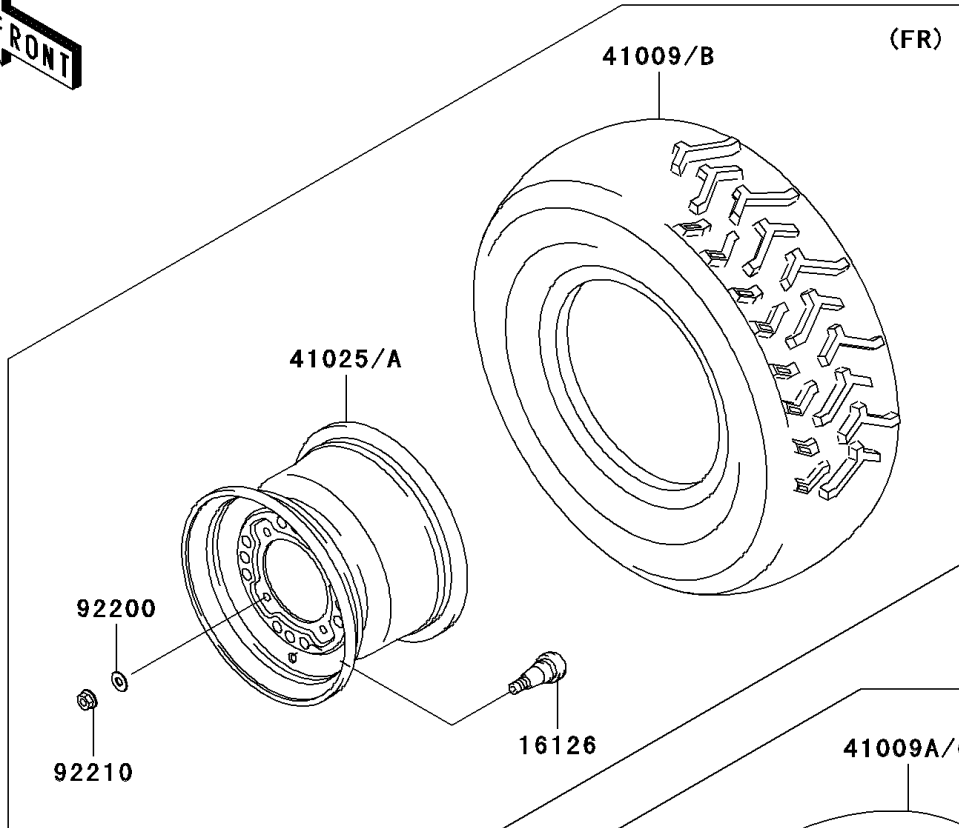

2006 Prairie 360 4X4 PARTS DIAGRAM

Wheels/Tires

F2210

2006 Prairie 360 4X4 PARTS LIST

Wheels/Tires

ITEM NAME	PART NUMBER	QUANTITY
VALVE (Ref # 16126)	16126-4001	4
TIRE,FR,AT25X8-12,KT121D (Ref # 41009)	41009-0179	2
TIRE,RR,AT25X10-12,KT405H (Ref # 41009A)	41009-0180	2
RIM,FR,12X6.0,M.GRAYSTONE (Ref # 41025)	41025-1313-379	2
RIM,RR,12X7.5AT,M.GRAYSTONE (Ref # 41025B)	41025-7502-379	2
WASHER,10.5X25X1.6 (Ref # 92200)	92200-1595	16
NUT,FLANGED,10MM (Ref # 92210)	92210-1325	16