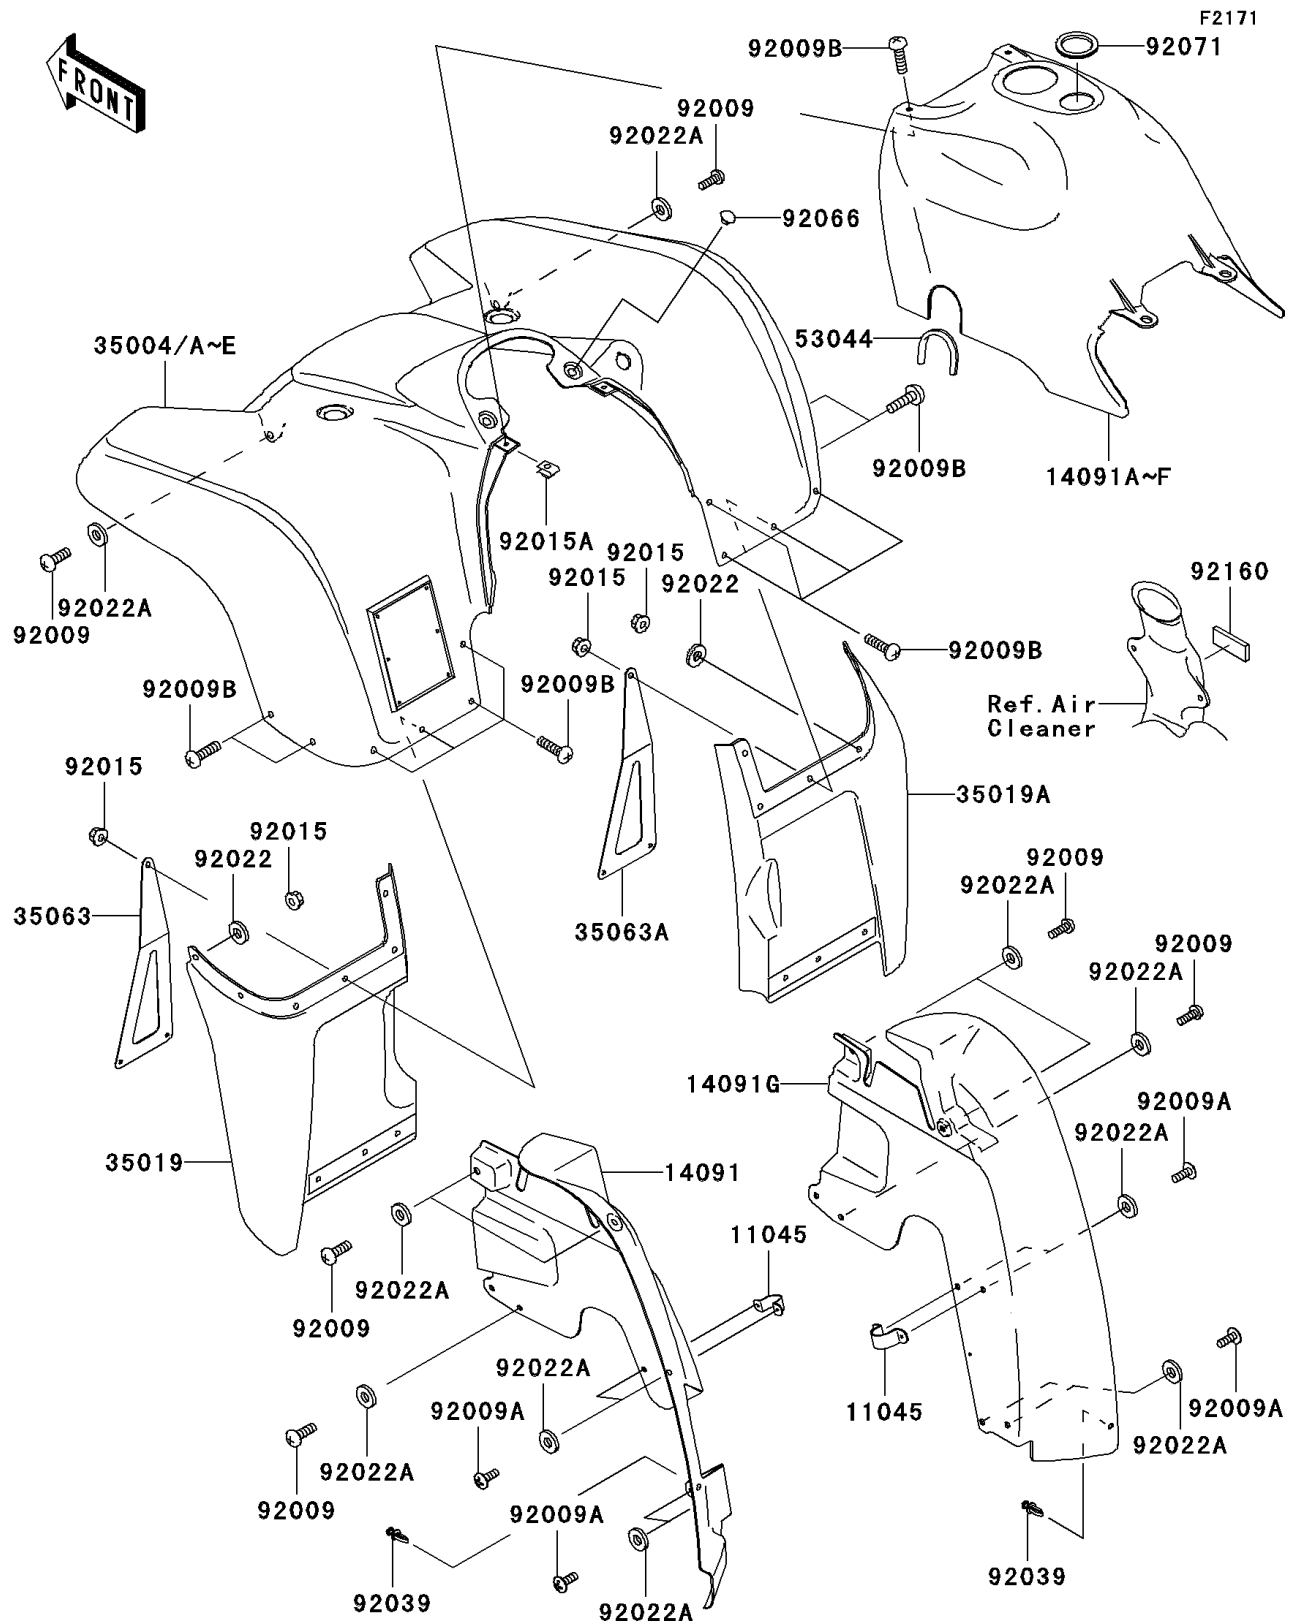

2008 Prairie® 360 4X4

PARTS DIAGRAM

Front Fender(s)

2008 Prairie® 360 4X4

PARTS LIST

Front Fender(s)

ITEM NAME	PART NUMBER	QUANTITY
BRACKET,FENDER (Ref # 11045)	11045-1882	2
COVER,INNER FLAP,LH (Ref # 14091)	14091-7521	1
COVER,FUEL TANK,W.GREEN (Ref # 14091D)	14091-7525-286	1
COVER,FUEL TANK,S.RED (Ref # 14091E)	14091-7525-6B	1
COVER,FUEL TANK,P.WHITE (Ref # 14091F)	14091-7525-6F	1
COVER,INNER FLAP,RH (Ref # 14091G)	14091-7527	1
FENDER-FRONT,W.GREEN (Ref # 35004C)	35004-1378-286	1
FENDER-FRONT,S.RED (Ref # 35004D)	35004-1378-6B	1
FENDER-FRONT,P.WHITE (Ref # 35004E)	35004-1378-6F	1
FLAP,FR,LH,F.BLACK (Ref # 35019)	35019-0021-6Z	1
FLAP,FR,RH,F.BLACK (Ref # 35019A)	35019-0022-6Z	1
STAY,FRONT FENDER,LH (Ref # 35063)	35063-7506	1
STAY,FRONT FENDER,RH (Ref # 35063A)	35063-7507	1
TRIM,L=150 (Ref # 53044)	53044-1303	1
SCREW,TAPPING,6X16 (Ref # 92009)	92009-1166	8
SCREW,TAPPING,5X14 (Ref # 92009A)	92009-1197	8
SCREW,6X16 (Ref # 92009B)	92009-1621	14
NUT,FLANGED,6MM (Ref # 92015)	92015-1367	12
NUT,CLAMP,6MM (Ref # 92015A)	92015-1678	2
WASHER,6.5X16X1.0 (Ref # 92022)	92022-1093	10
WASHER,6.5X20X1.6,BLACK (Ref # 92022A)	92022-1346	16
RIVET (Ref # 92039)	92039-1229	2
PLUG (Ref # 92066)	92066-1485	2
GROMMET,FUEL TANK COVER (Ref # 92071)	92071-7503	1
DAMPER (Ref # 92160)	92160-1834	1