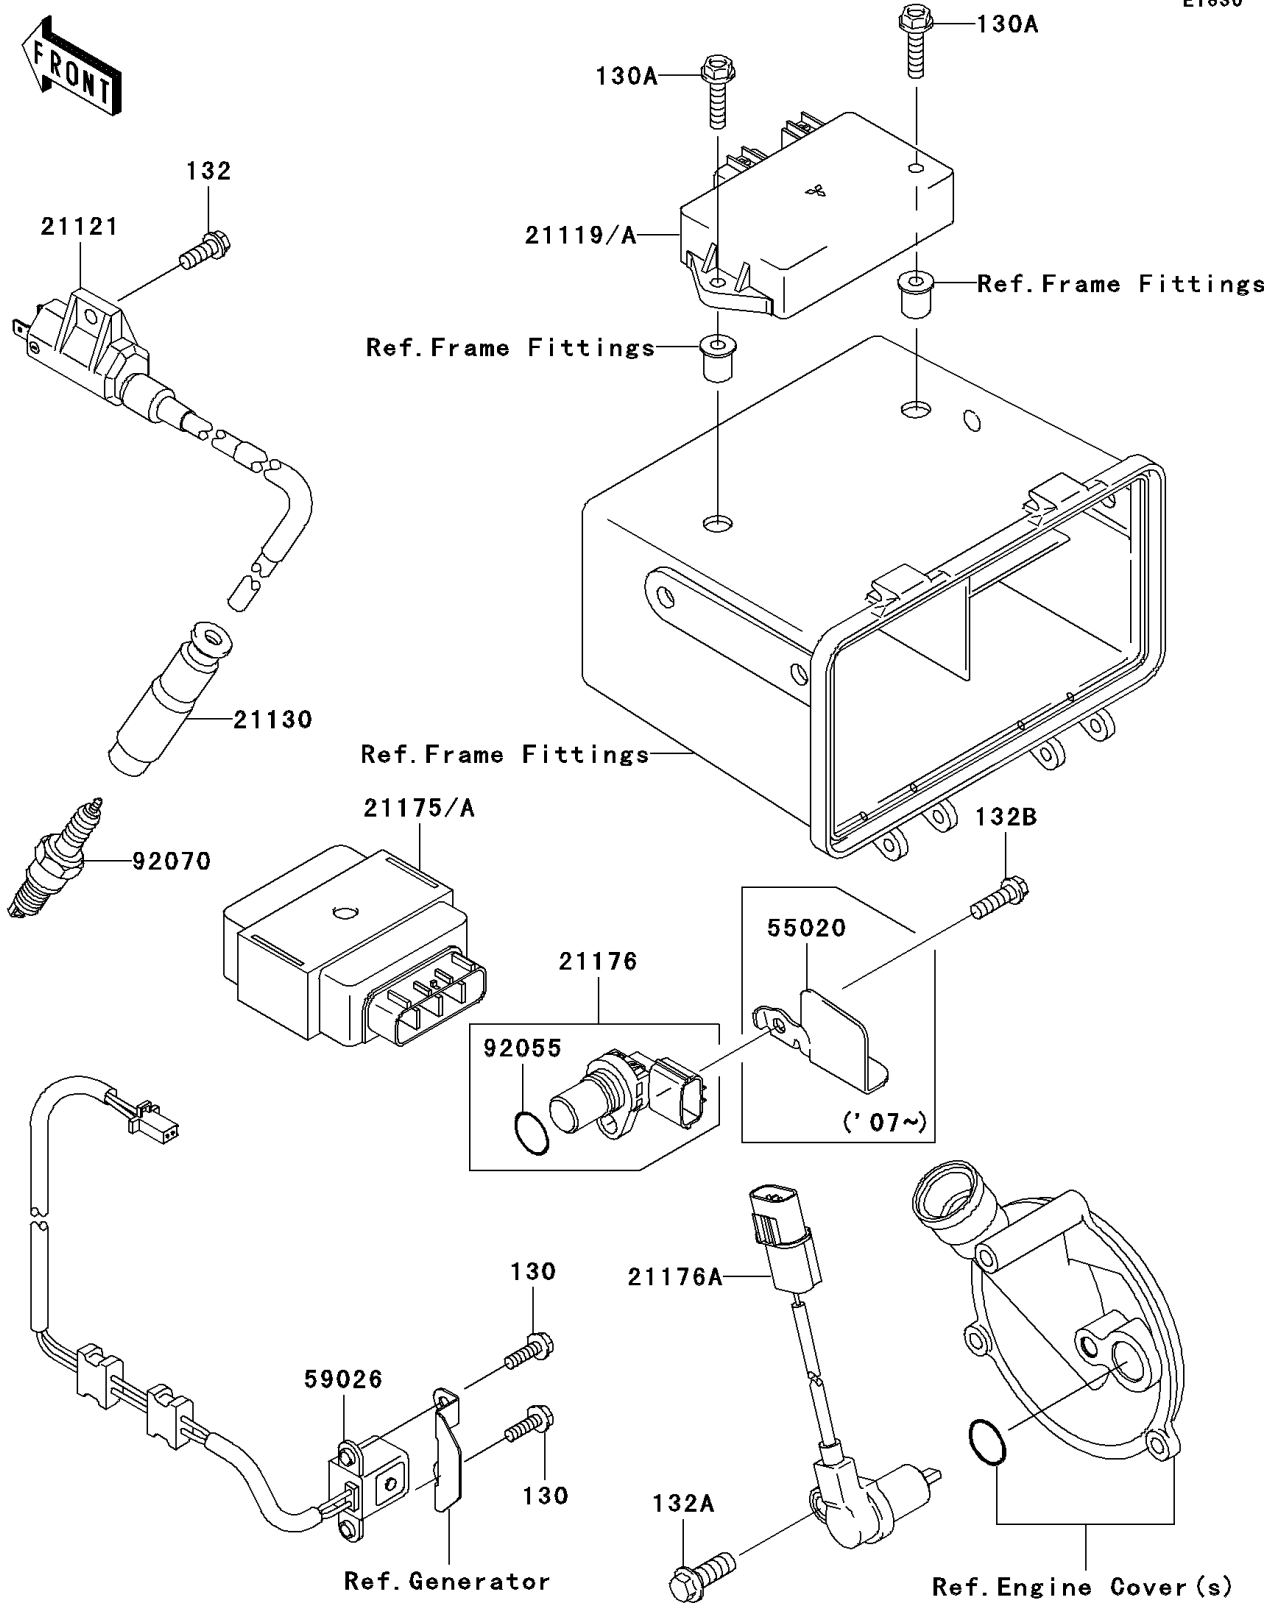

2007 Prairie 360 4X4 PARTS DIAGRAM

Ignition System

E1830

2007 Prairie 360 4X4 PARTS LIST

Ignition System

ITEM NAME	PART NUMBER	QUANTITY
BOLT-FLANGED,5X16 (Ref # 130)	130BA0516	2
BOLT-FLANGED,6X25 (Ref # 130A)	130BB0625	2
BOLT-FLANGED-SMALL,6X16 (Ref # 132)	132BA0616	1
BOLT-FLANGED-SMALL,8X22 (Ref # 132A)	132BA0822	1
BOLT-FLANGED-SMALL,6X20 (Ref # 132B)	132BD0620	1
IGNITER (Ref # 21119)	21119-0060	1
COIL-IGNITION (Ref # 21121)	21121-1160	1
CAP-SPARK PLUG (Ref # 21130)	21130-1071	1
CONTROL UNIT-ELECTRONIC (Ref # 21175)	21175-0086	1
SENSOR,SPEED (Ref # 21176)	21176-1104	1
SENSOR,REVERSE (Ref # 21176A)	21176-1109	1
GUARD (Ref # 55020)	55020-0247	1
COIL-PULSING (Ref # 59026)	59026-1110	1
RING-O (Ref # 92055)	92055-1718	1
PLUG-SPARK,DPR8EA-9(NGK) (Ref # 92070)	92070-1065	1