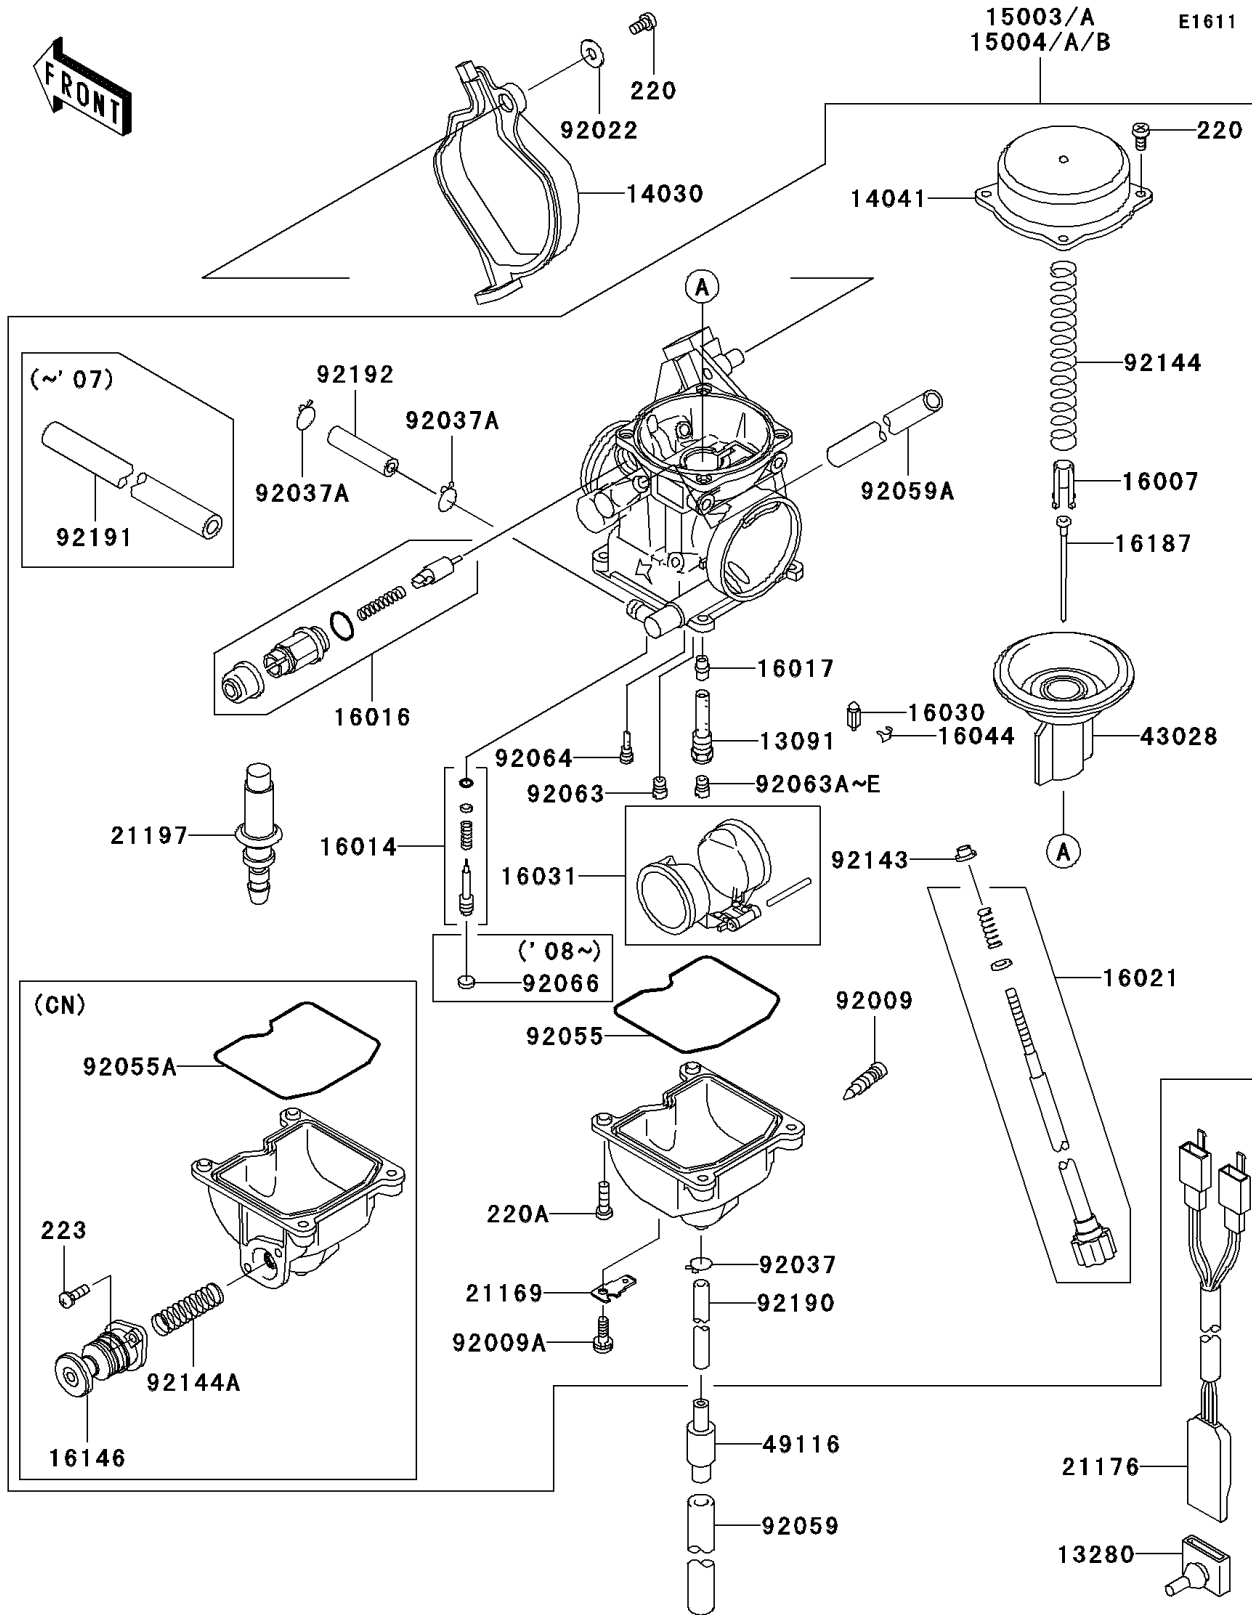

2007 Prairie 360 4X4 PARTS DIAGRAM

Carburetor