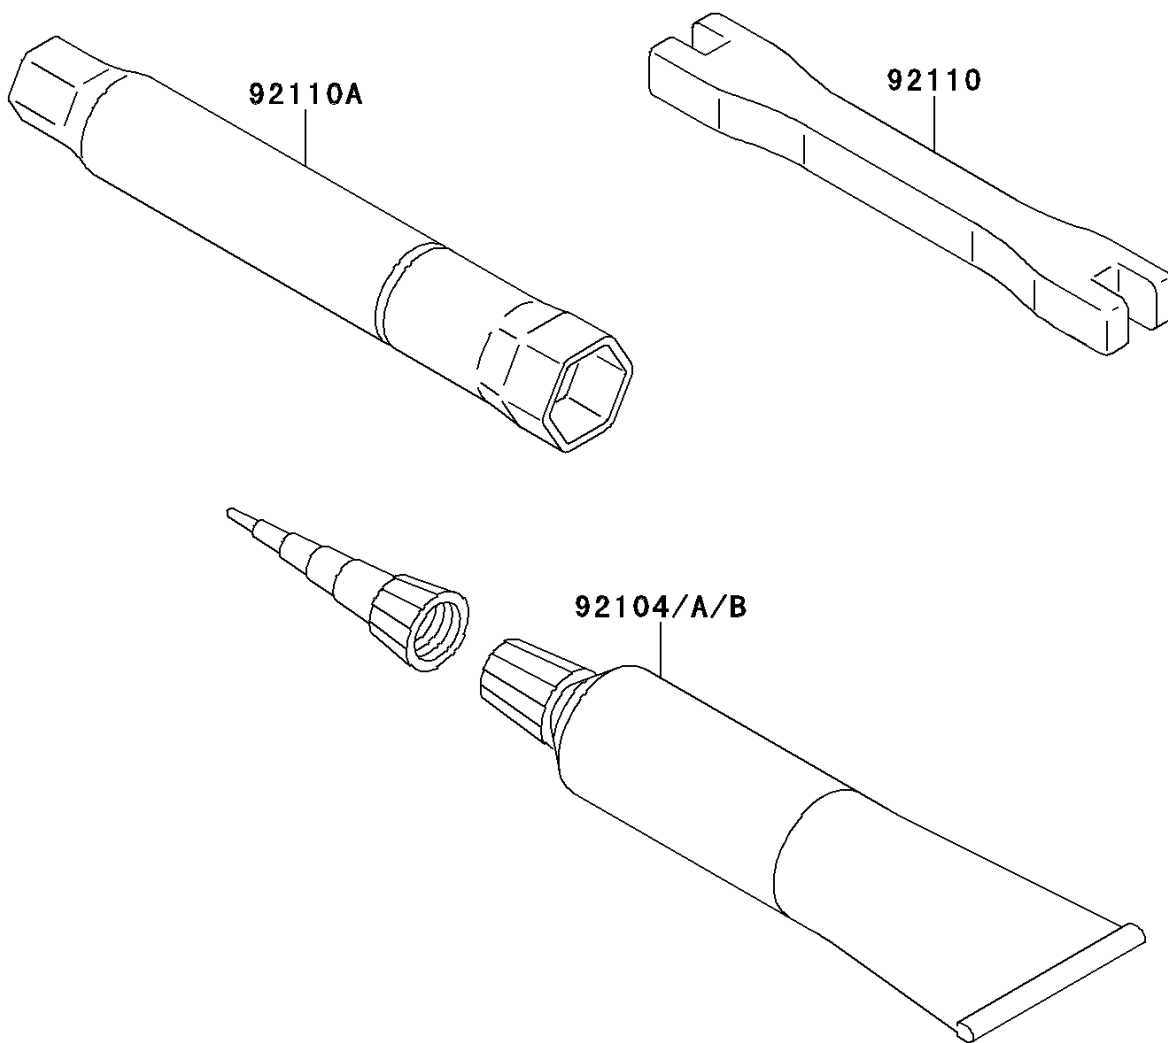

2013 KX™ 450F PARTS DIAGRAM

Owner's Tools

F2810

2013 KX™ 450F PARTS LIST

Owner's Tools

ITEM NAME	PART NUMBER	QUANTITY
GASKET-LIQUID,TB1211F,CLEAR (Ref # 92104)	92104-0004	1
GASKET-LIQUID,TB1216,GRAY (Ref # 92104A)	92104-1063	1
GASKET-LIQUID,TB1216B,BLACK (Ref # 92104B)	92104-1064	1
TOOL-WRENCH,NIPPLE,6X8 (Ref # 92110)	92110-0004	1
TOOL-WRENCH,BOX,16MM (Ref # 92110A)	92110-0005	1