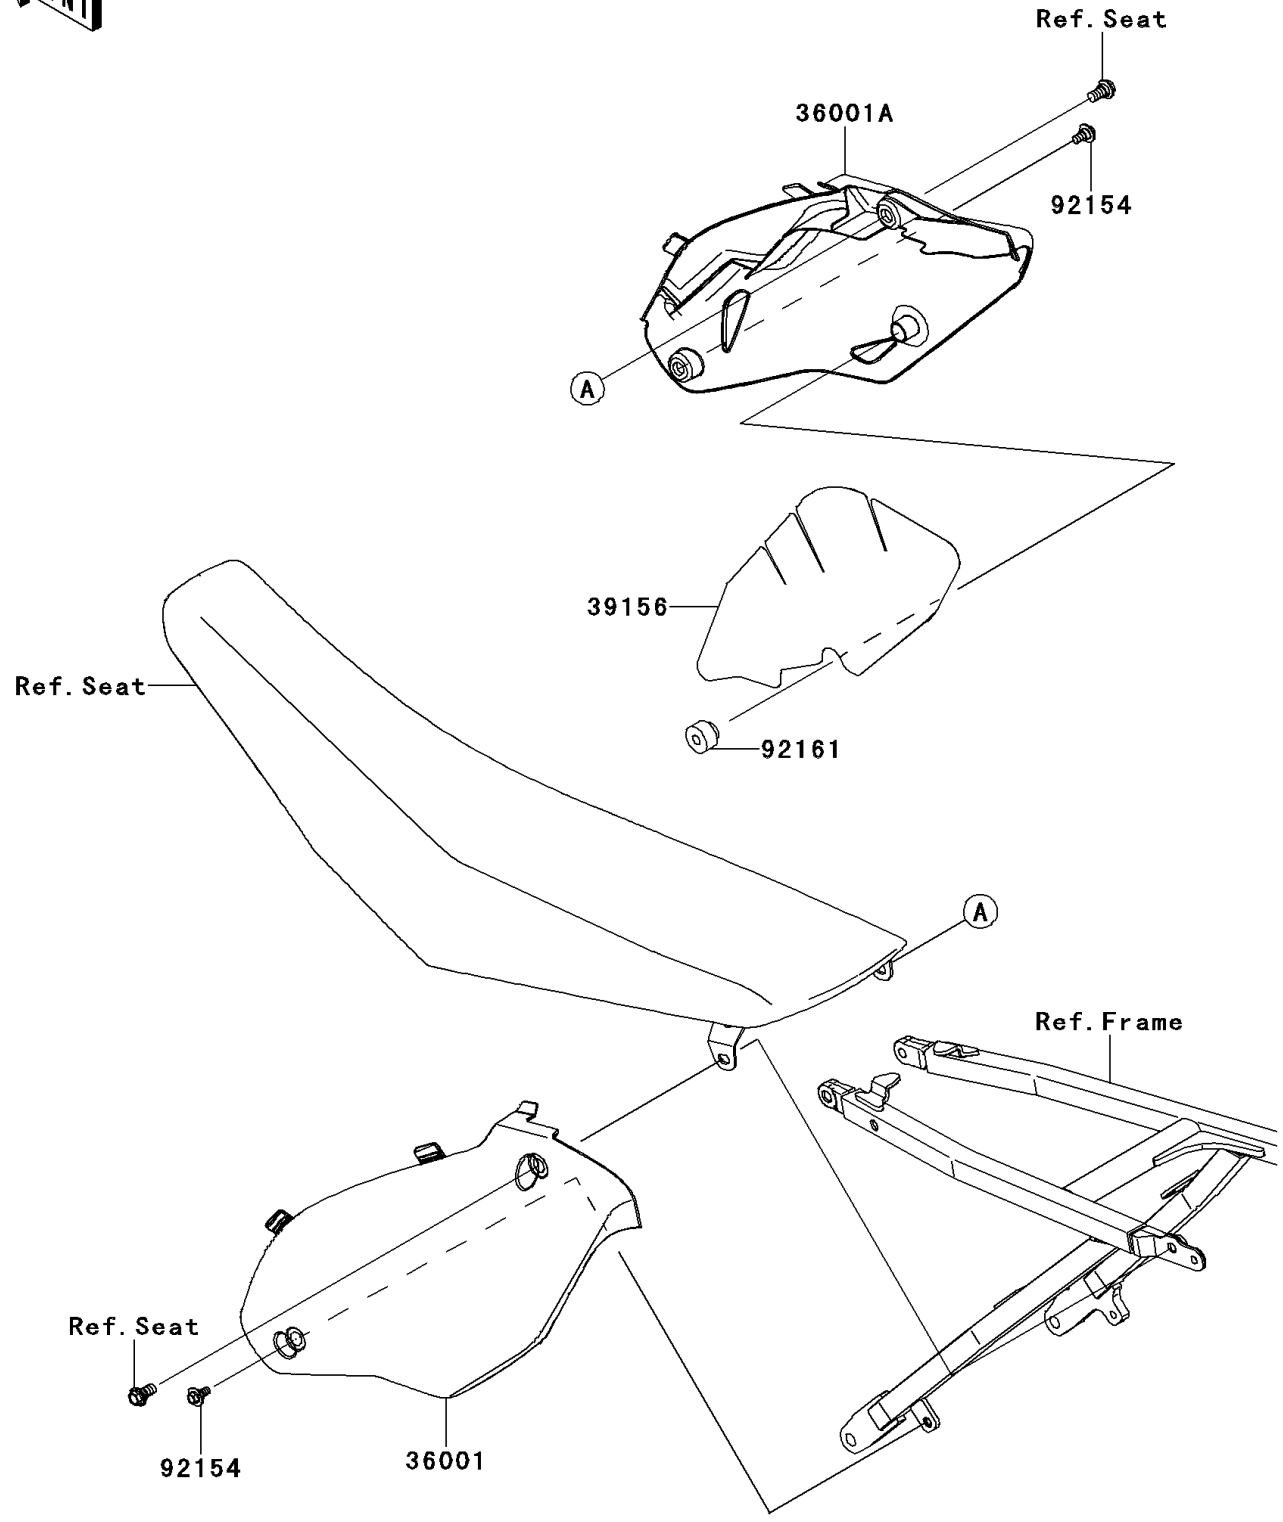

2013 KX™ 450F PARTS DIAGRAM

Side Covers

F2611

2013 KX™ 450F PARTS LIST

Side Covers

ITEM NAME	PART NUMBER	QUANTITY
COVER-SIDE,LH,B.WHITE (Ref # 36001)	36001-0220-266	1
COVER-SIDE,RH,B.WHITE (Ref # 36001A)	36001-0222-266	1
PAD,SIDE COVER,RH (Ref # 39156)	39156-0677	1
BOLT,FLANGED,6X9 (Ref # 92154)	92154-0546	2
DAMPER (Ref # 92161)	92161-0073	1