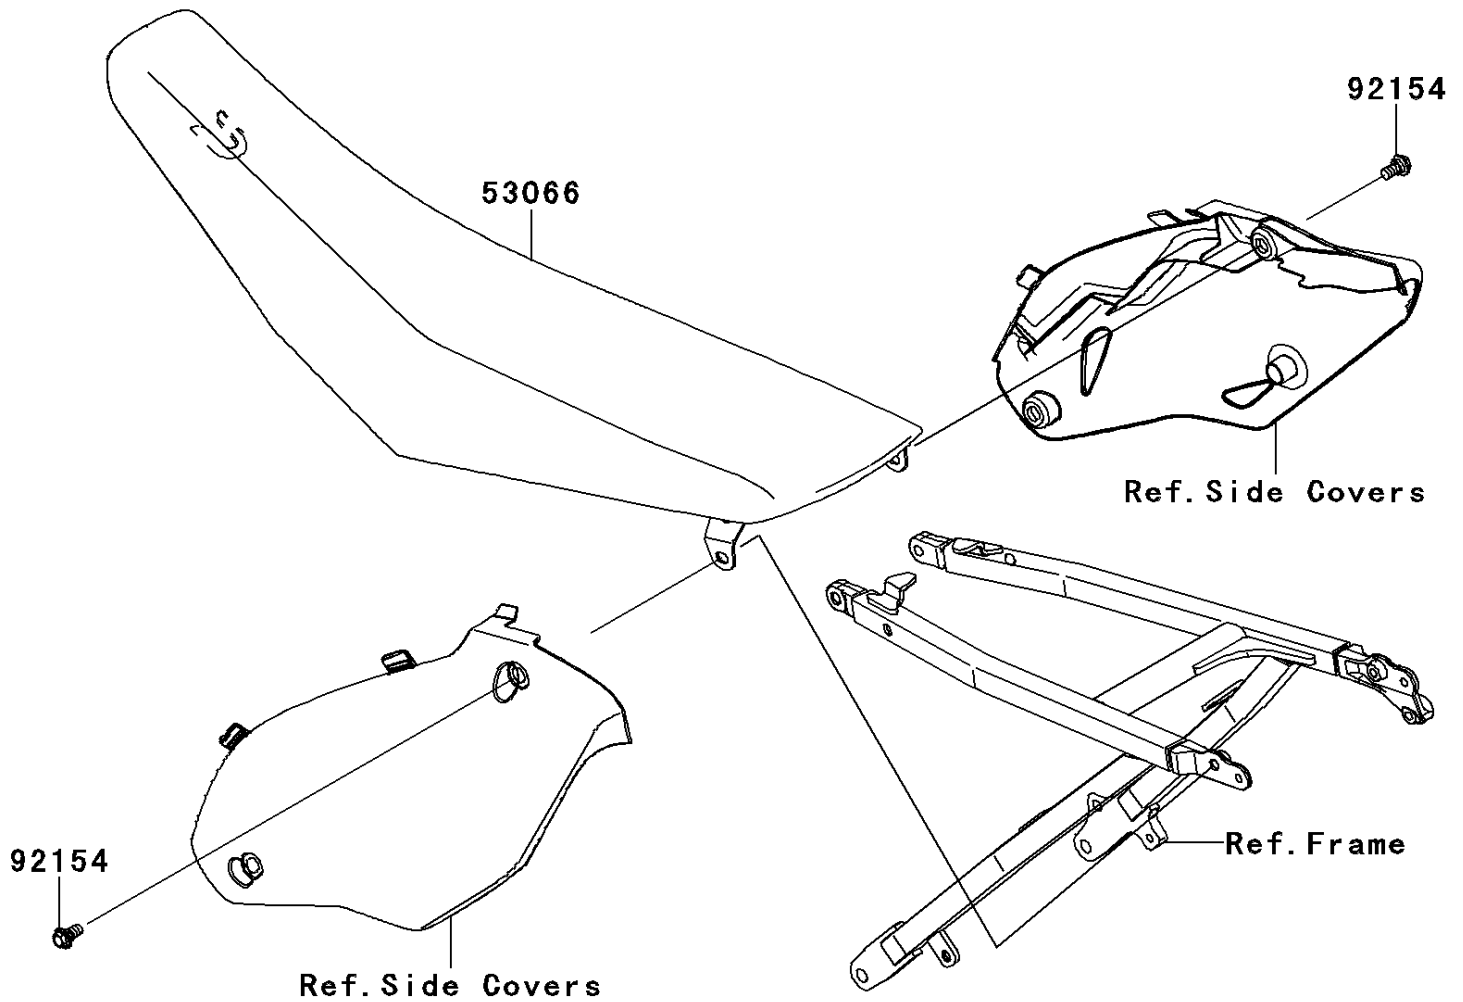

# 2013 KX™ 450F PARTS DIAGRAM

Seat

F2510

## 2013 KX™ 450F PARTS LIST

### Seat

ITEM NAME	PART NUMBER	QUANTITY
SEAT-ASSY, GREEN/BLACK (Ref # 53066)	53066-0357-336	1
BOLT, FLANGED, 8X16 (Ref # 92154)	92154-0547	2