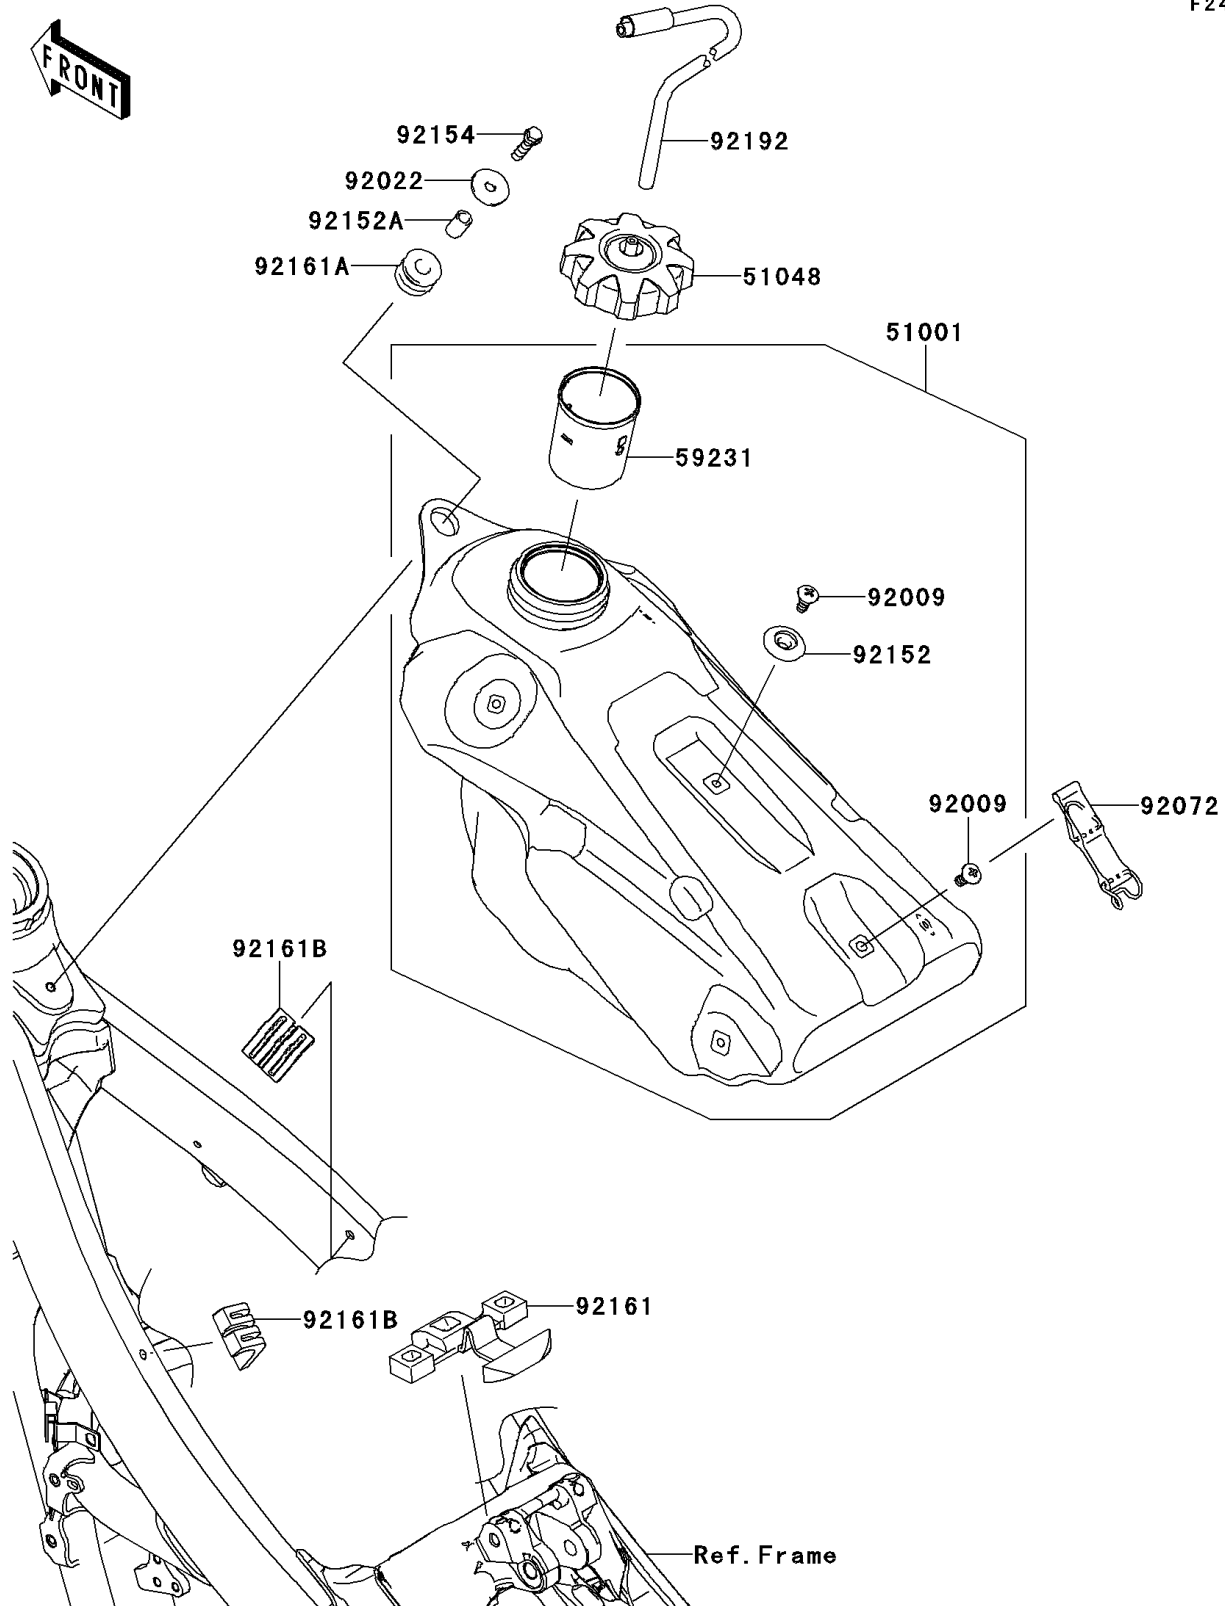

# 2013 KX™ 450F PARTS DIAGRAM

Fuel Tank

F2410

## 2013 KX™ 450F PARTS LIST

### Fuel Tank

ITEM NAME	PART NUMBER	QUANTITY
TANK-COMP-FUEL (Ref # 51001)	51001-0412	1
CAP-ASSY-TANK,FUEL (Ref # 51048)	51048-0031	1
FILLER (Ref # 59231)	59231-0019	1
SCREW,6MM (Ref # 92009)	92009-1971	2
WASHER,6.5X24X2 (Ref # 92022)	92022-1690	1
BAND,FUEL TANK (Ref # 92072)	92072-0045	1
COLLAR (Ref # 92152)	92152-1346	1
COLLAR,6.8X10X16 (Ref # 92152A)	92152-1552	1
BOLT,FLANGED,6X25 (Ref # 92154)	92154-0520	1
DAMPER,FUEL TANK,RR (Ref # 92161)	92161-1377	1
DAMPER,FUEL TANK,FR (Ref # 92161A)	92161-1392	1
DAMPER,FUEL TANK,SIDE (Ref # 92161B)	92161-1393	2
TUBE (Ref # 92192)	92192-0161	1