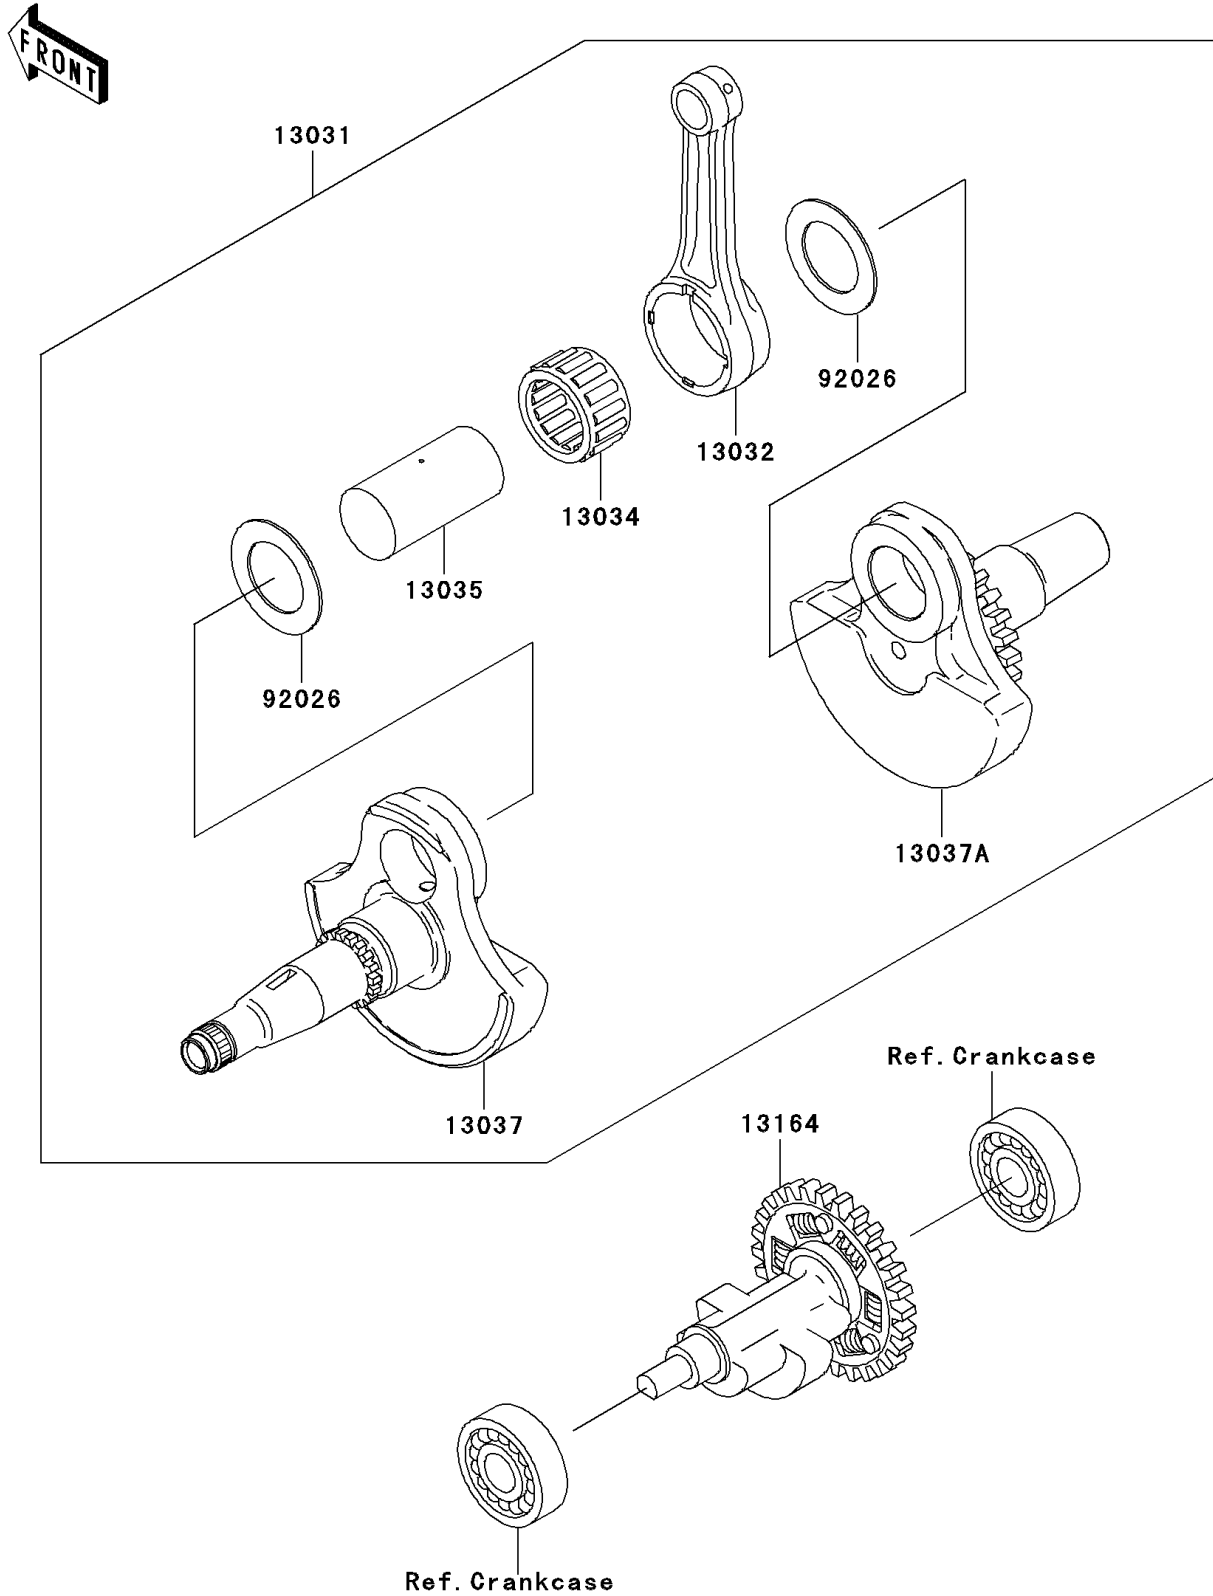

2006 Prairie 360 4X4 PARTS DIAGRAM

Crankshaft

E1321

2006 Prairie 360 4X4 PARTS LIST

Crankshaft

ITEM NAME	PART NUMBER	QUANTITY
CRANKSHAFT-COMP (Ref # 13031)	13031-1489	1
ROD-CONNECTING,NG (Ref # 13032)	13032-1276	1
BEARING-BIG END,B4 (Ref # 13034)	13034-1110	1
PIN-CRANK,GREEN (Ref # 13035)	13035-1091	1
CRANKSHAFT,LH (Ref # 13037)	13037-1644	1
CRANKSHAFT,RH (Ref # 13037A)	13037-1667	1
BALANCER-COMP (Ref # 13164)	13164-1013	1
SPACER,34X54X1.5 (Ref # 92026)	92026-1595	2