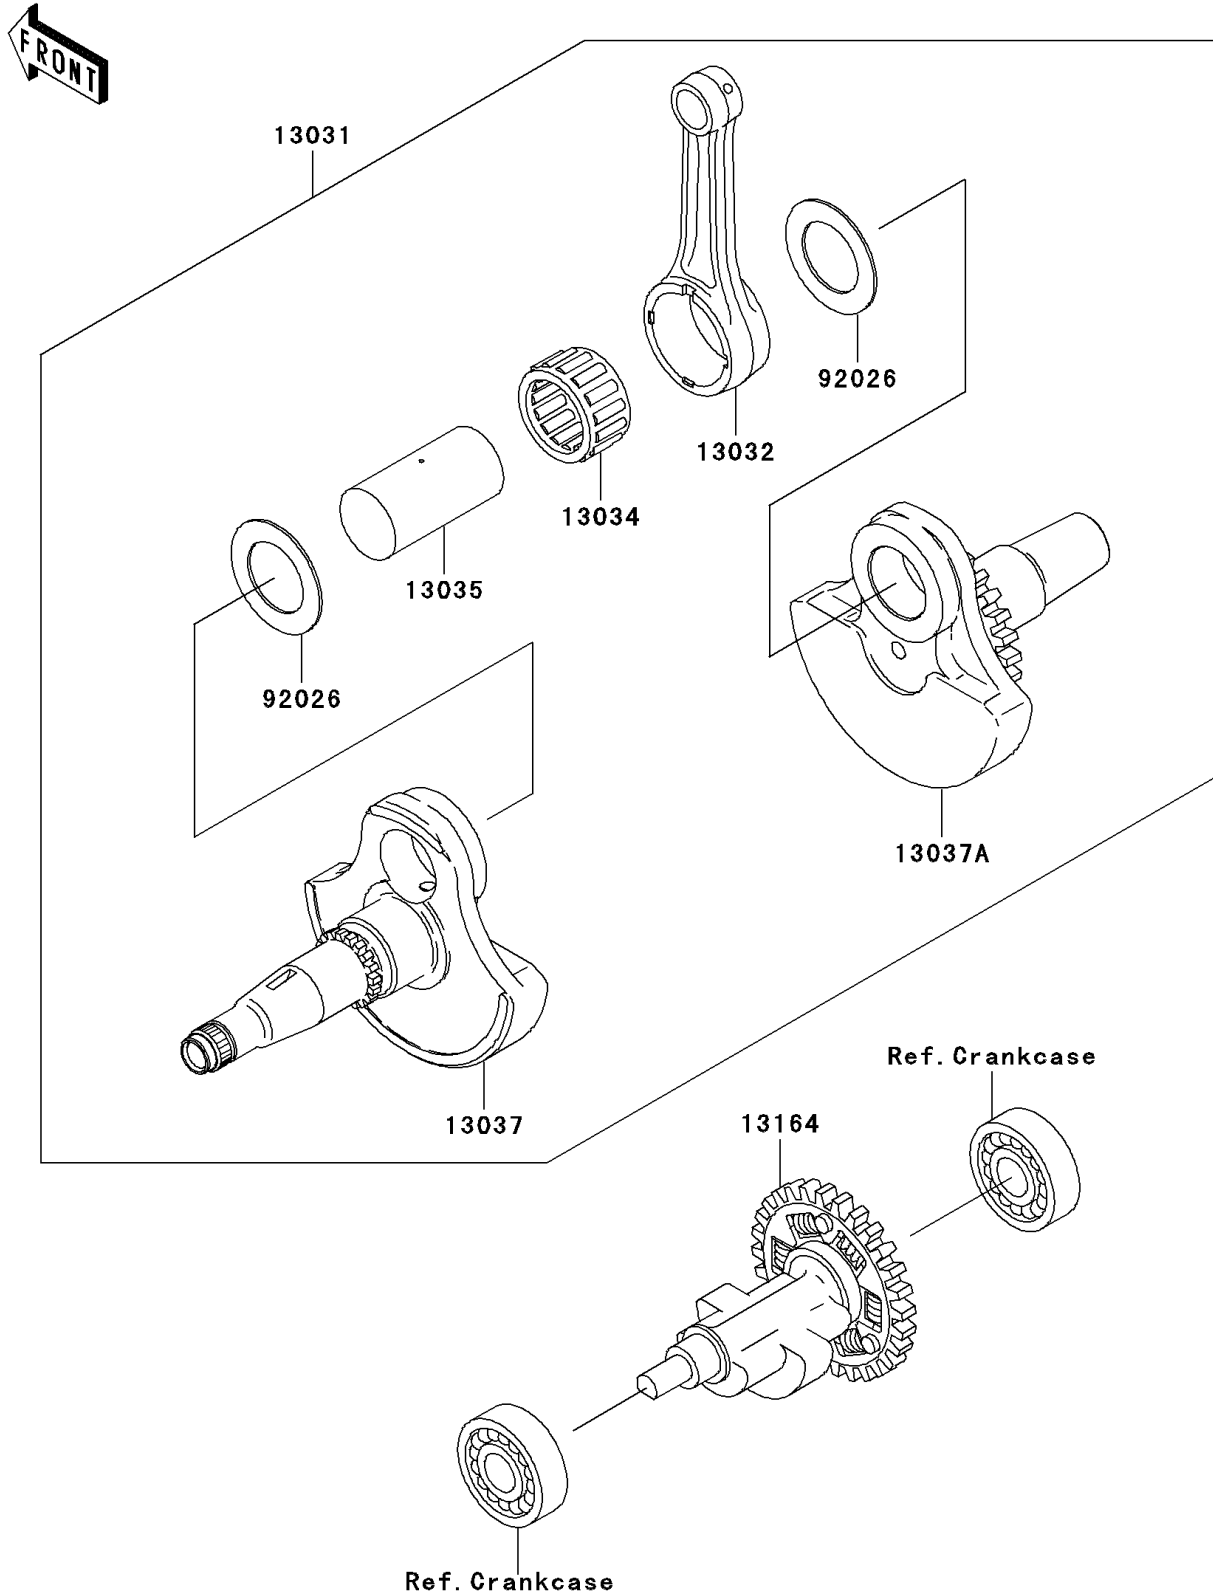

2006 Prairie 360 4X4 PARTS DIAGRAM

Crankshaft

E1321

2006 Prairie 360 4X4 PARTS LIST

Crankshaft

ITEM NAME	PART NUMBER	QUANTITY
CRANKSHAFT-COMP (Ref # 13031)	13031-1489	1
ROD-CONNECTING,NG (Ref # 13032)	13032-1276	1
BEARING-BIG END,B4 (Ref # 13034)	13034-1110	1
PIN-CRANK,GREEN (Ref # 13035)	13035-1091	1
CRANKSHAFT,LH (Ref # 13037)	13037-1644	1
CRANKSHAFT,RH (Ref # 13037A)	13037-1667	1
BALANCER-COMP (Ref # 13164)	13164-1013	1
SPACER,34X54X1.5 (Ref # 92026)	92026-1595	2