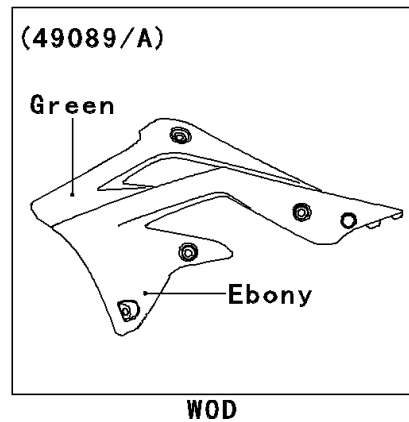

# 2013 KX™ 450F PARTS DIAGRAM

Engine Shrouds

E3036

## 2013 KX™ 450F PARTS LIST

### Engine Shrouds

ITEM NAME	PART NUMBER	QUANTITY
SHROUD-ENGINE,LH,GREEN/EBONY (Ref # 49089)	49089-0779-25M	1
SHROUD-ENGINE,RH,GREEN/EBONY (Ref # 49089A)	49089-0780-25M	1
BOLT,FLANGED,6X9 (Ref # 92154)	92154-0546	6
BOLT,FLANGED,6X20 (Ref # 92154A)	92154-0915	2