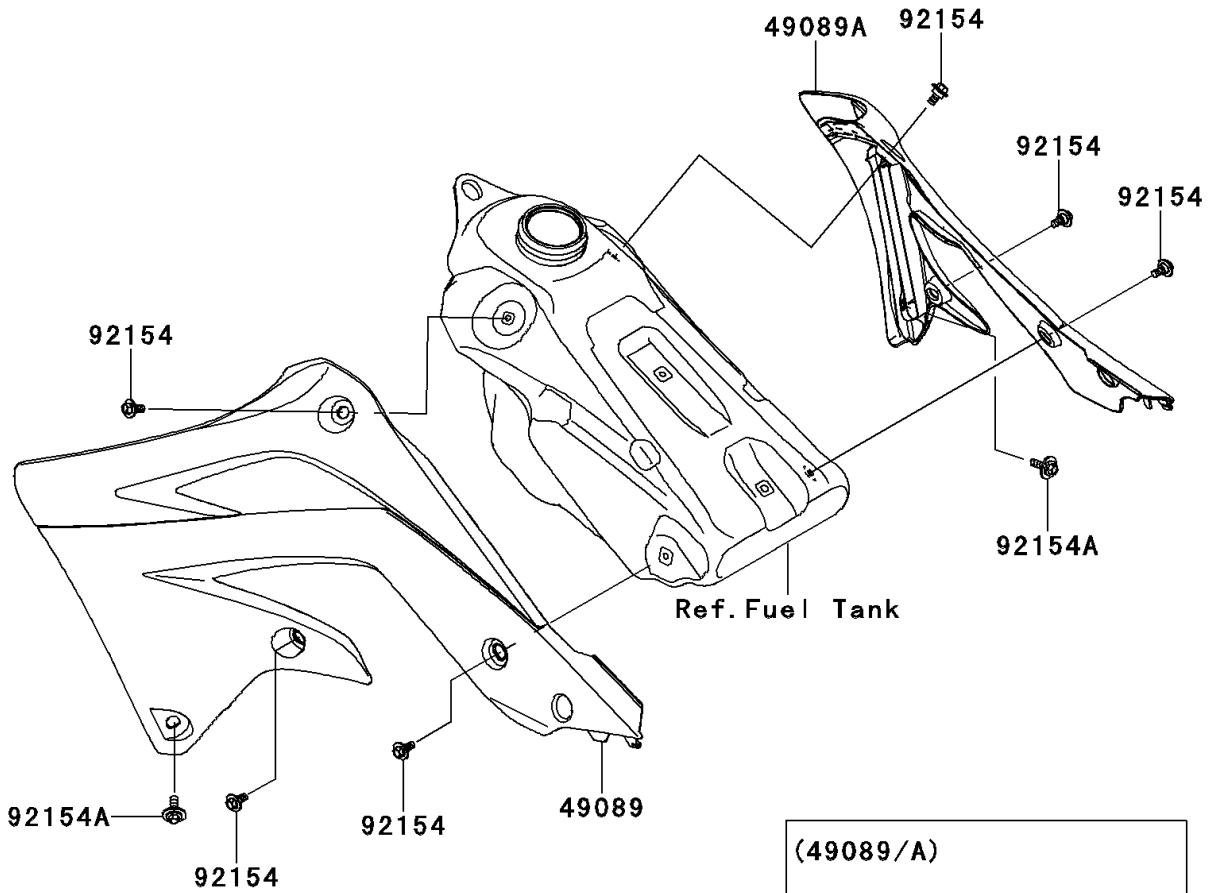

# 2013 KX™ 450F PARTS DIAGRAM

Engine Shrouds

E3036

## 2013 KX™ 450F PARTS LIST

### Engine Shrouds

ITEM NAME	PART NUMBER	QUANTITY
SHROUD-ENGINE,LH,GREEN/EBONY (Ref # 49089)	49089-0779-25M	1
SHROUD-ENGINE,RH,GREEN/EBONY (Ref # 49089A)	49089-0780-25M	1
BOLT,FLANGED,6X9 (Ref # 92154)	92154-0546	6
BOLT,FLANGED,6X20 (Ref # 92154A)	92154-0915	2