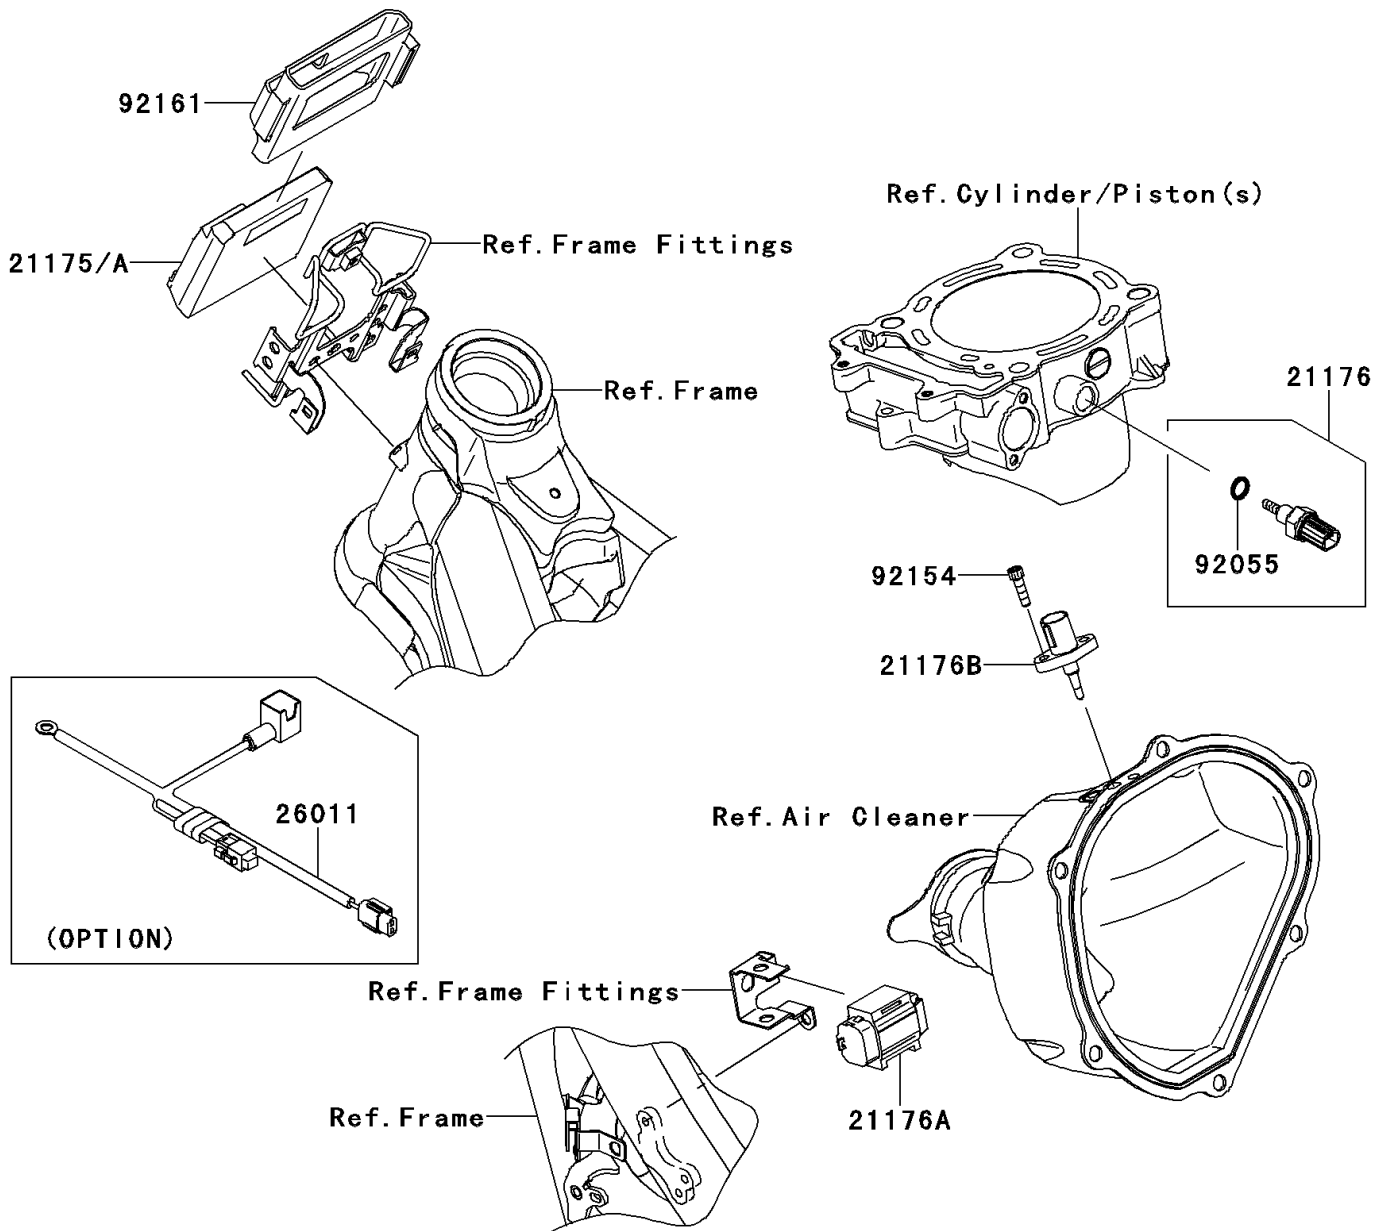

2013 KX™ 450F PARTS DIAGRAM

Fuel Injection

E1530

2013 KX™ 450F PARTS LIST

Fuel Injection

ITEM NAME	PART NUMBER	QUANTITY
CONTROL UNIT-ELECTRONIC (Ref # 21175)	21175-0801	1
SENSOR,WATER TEMP (Ref # 21176)	21176-0009	1
SENSOR,VEHICLE-DOWN (Ref # 21176A)	21176-0066	1
SENSOR,AIR TEMP (Ref # 21176B)	21176-0121	1
WIRE-LEAD,BAT. CONNECTION (Ref # 26011)	26011-0246	1
RING-O,9.5X1.9 (Ref # 92055)	92055-0016	1
BOLT,SOCKET,5X18 (Ref # 92154)	92154-0038	2
DAMPER,ECU (Ref # 92161)	92161-0842	1