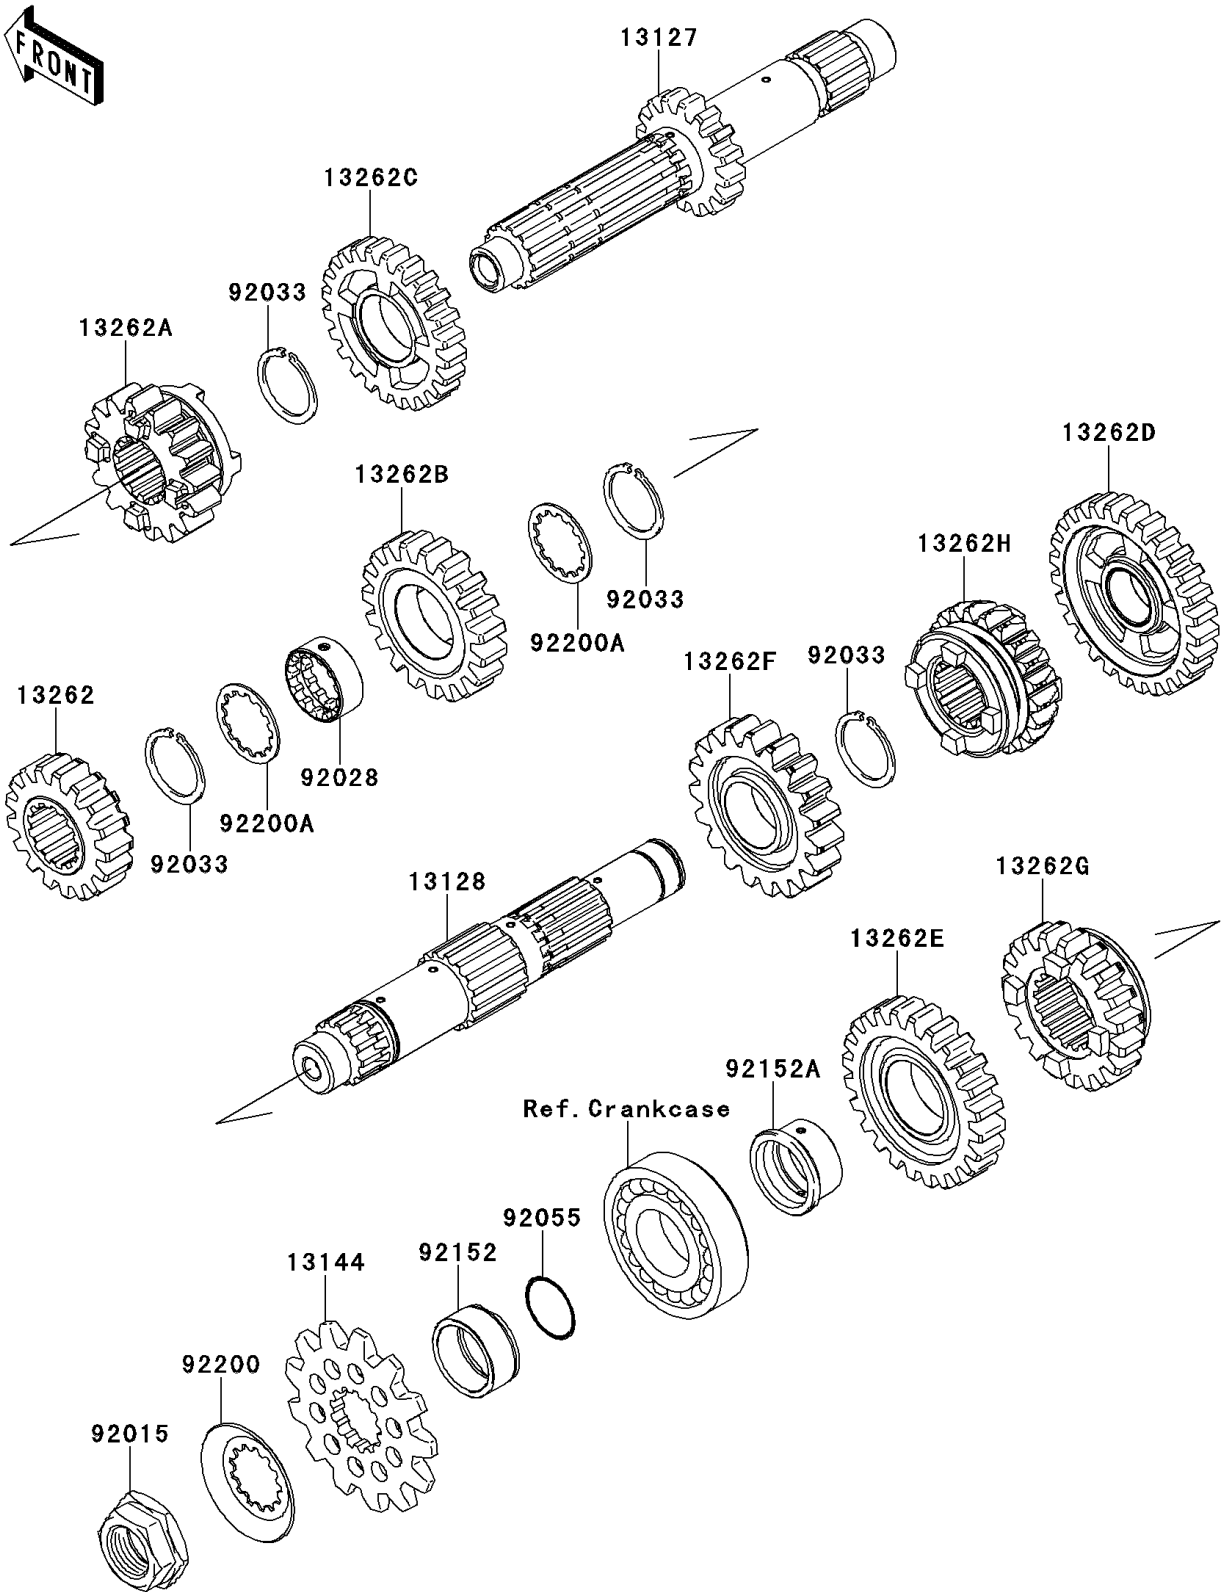

2013 KX™ 450F PARTS DIAGRAM

Transmission

E1361

2013 KX™ 450F PARTS LIST

Transmission

ITEM NAME	PART NUMBER	QUANTITY
SHAFT-TRANSMISSION INPUT (Ref # 13127)	13127-0088	1
SHAFT-TRANSMISSION OUTPUT (Ref # 13128)	13128-0668	1
SPROCKET-OUTPUT,13T (Ref # 13144)	13144-0063	1
GEAR,INPUT 2ND,17T (Ref # 13262)	13262-0847	1
GEAR,INPUT 3RD,16T (Ref # 13262A)	13262-0848	1
GEAR,INPUT 4TH,19T (Ref # 13262B)	13262-0849	1
GEAR,INPUT 5TH,24T (Ref # 13262C)	13262-0850	1
GEAR,OUTPUT LOW,28T (Ref # 13262D)	13262-0851	1
GEAR,OUTPUT 2ND,24T (Ref # 13262E)	13262-0852	1
GEAR,OUTPUT 3RD,19T (Ref # 13262F)	13262-0853	1
GEAR,OUTPUT 4TH,19T (Ref # 13262G)	13262-0854	1
GEAR,OUTPUT 5TH,21T (Ref # 13262H)	13262-0855	1
NUT,20MM (Ref # 92015)	92015-1963	1
BUSHING,INPUT TOP GEAR (Ref # 92028)	92028-1857	1
RING-SNAP,25MM (Ref # 92033)	92033-1172	4
RING-O,21.5X1.5 (Ref # 92055)	92055-1293	1
COLLAR,25X30X13.2 (Ref # 92152)	92152-0150	1
COLLAR (Ref # 92152A)	92152-0540	1
WASHER (Ref # 92200)	92200-0390	1
WASHER (Ref # 92200A)	92200-1389	2